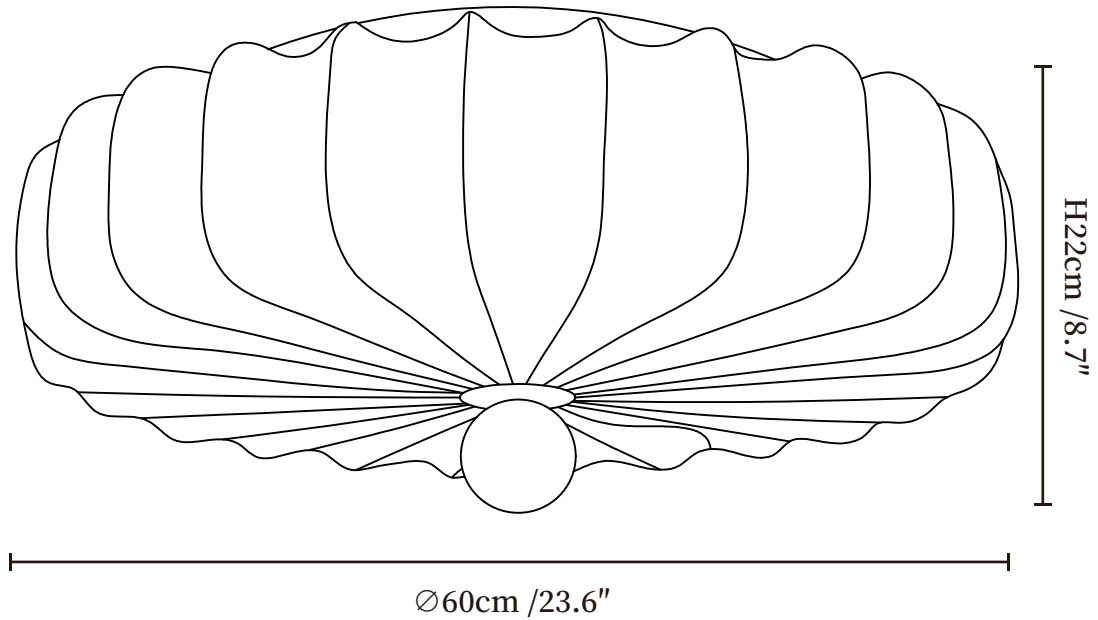

## SPECIFICATION DETAILS

\*For custom options, consult factory for details

<b>Fixture Dimensions</b>	Ø 15.7" x H 8.2" Ø 19.7" x H 8.7" Ø 23.6" x H 8.7"
<b>Light source</b>	Integrated LED
<b>Wattage</b>	~15W
<b>Voltage</b>	AC 110-240V
<b>Dimming</b>	Not supported
<b>CRI(Ra)</b>	90+CRI
<b>Mounting</b>	Hardwired.
<b>LED Rated Life</b>	30000 hours
<b>Color Temperature</b>	Warm Light (3000K), Neutral Light (4000K), Cool Light (6000K)
<b>Control method</b>	Compatible with common wall switches(not included)
<b>Finishes</b>	Walnut color.
<b>Shade Details</b>	Beige.
<b>Material</b>	Iron, Fabric, Wood.