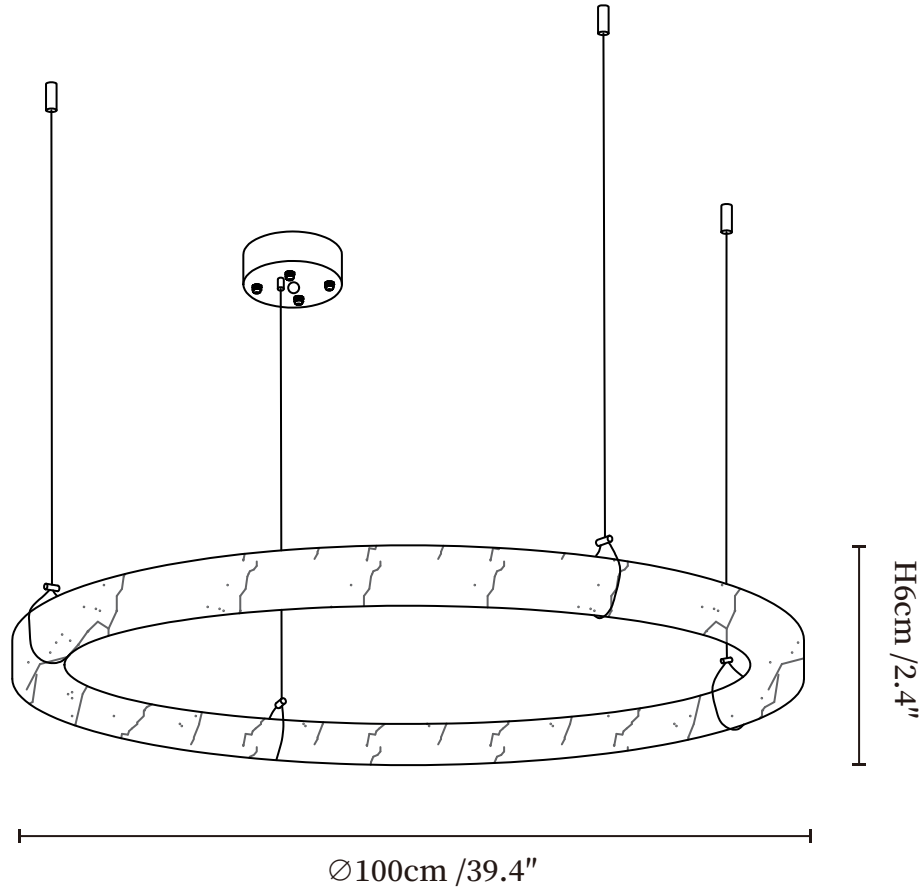

SPECIFICATION SHEET

SPECIFICATION DETAILS

*For custom options, consult factory for details

Fixture Dimensions	Ø 39.4" x H 2.4"
Light source	Integrated LED
Wattage	~ 5W
Voltage	AC 110-240V
Dimming	Not supported
CRI(Ra)	90+ CRI
Mounting	Hardwired.
LED Rated Life	30000 hours
Color Temperature	Warm Light (3000K), Neutral Light (4000K), Cool Light (6000K)
Control method	Compatible with common wall switches (not included)
Finishes	Black.
Shadow Details	White, Green, Violet, Orange
Material	Metal, Alabaster.
Wire Length	The standard length of the cord is 59" (150 cm), the length is adjustable.