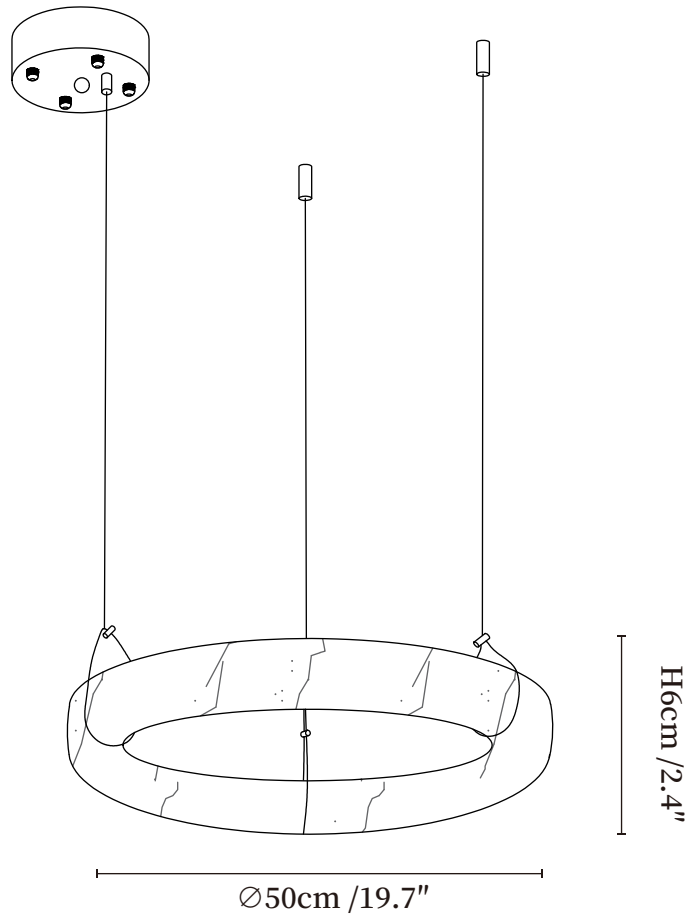

SPECIFICATION SHEET

SPECIFICATION DETAILS

*For custom options, consult factory for details

Fixture Dimensions	Ø 31.5" x H 9.8"
Light source	Integrated LED
Wattage	~ 5W
Voltage	AC 110-240V
Dimming	Not supported
CRI(Ra)	90+ CRI
Mounting	Hardwired.
LED Rated Life	30000 hours
Color Temperature	Warm Light (3000K), Neutral Light (4000K), Cool Light (6000K)
Control method	Compatible with common wall switches (not included)
Finishes	Black.
Shadow Details	White, Green, Violet, Orange
Material	Metal, Alabaster.
Wire Length	The standard length of the cord is 59" (150 cm), the length is adjustable.

SPECIFICATION SHEET

SPECIFICATION DETAILS

*For custom options, consult factory for details

Fixture Dimensions	Ø 39.4" x H 11.8"
Light source	Integrated LED
Wattage	~ 5W
Voltage	AC 110-240V
Dimming	Not supported
CRI(Ra)	90+ CRI
Mounting	Hardwired.
LED Rated Life	30000 hours
Color Temperature	Warm Light (3000K), Neutral Light (4000K), Cool Light (6000K)
Control method	Compatible with common wall switches(not included)
Finishes	Black.
Shadow Details	White, Green, Violet, Orange
Material	Metal, Alabaster.
Wire Length	The standard length of the cord is 59" (150 cm), the length is adjustable.

SPECIFICATION SHEET

SPECIFICATION DETAILS

*For custom options, consult factory for details

Fixture Dimensions	Ø 19.7" x H 2.4"
Light source	Integrated LED
Wattage	~ 5W
Voltage	AC 110-240V
Dimming	Not supported
CRI(Ra)	90+ CRI
Mounting	Hardwired.
LED Rated Life	30000 hours
Color Temperature	Warm Light (3000K), Neutral Light (4000K), Cool Light (6000K)
Control method	Compatible with common wall switches(not included)
Finishes	Black.
Shadow Details	White, Green, Violet, Orange
Material	Metal, Alabaster.
Wire Length	The standard length of the cord is 59" (150 cm), the length is adjustable.