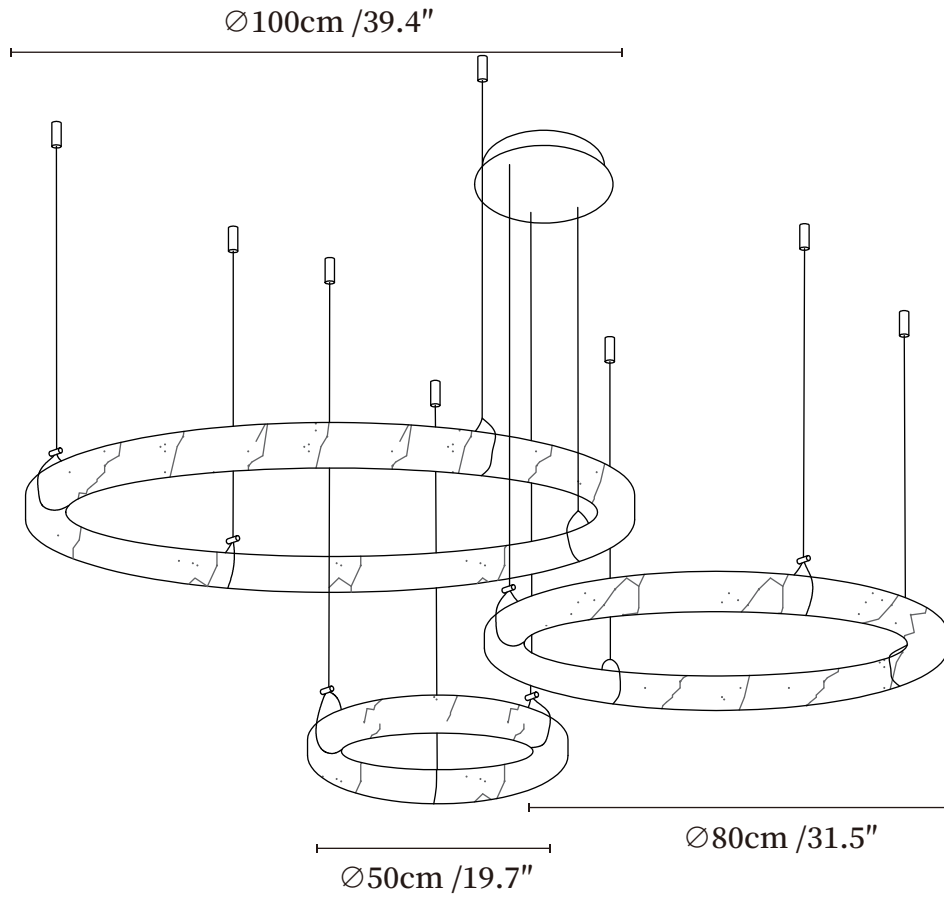

SPECIFICATION SHEET

SPECIFICATION DETAILS

*For custom options, consult factory for details

Fixture Dimensions	Ø19.7" + 31.5" + 39.4"
Light source	Integrated LED
Wattage	~ 5W
Voltage	AC 110-240V
Dimming	Not supported
CRI(Ra)	90+ CRI
Mounting	Hardwired.
LED Rated Life	30000 hours
Color Temperature	Warm Light (3000K), Neutral Light (4000K), Cool Light (6000K)
Control method	Compatible with common wall switches (not included)
Finishes	Black.
Shadow Details	White, Green, Violet, Orange
Material	Metal, Alabaster.
Wire Length	The standard length of the cord is 59" (150 cm), the length is adjustable.