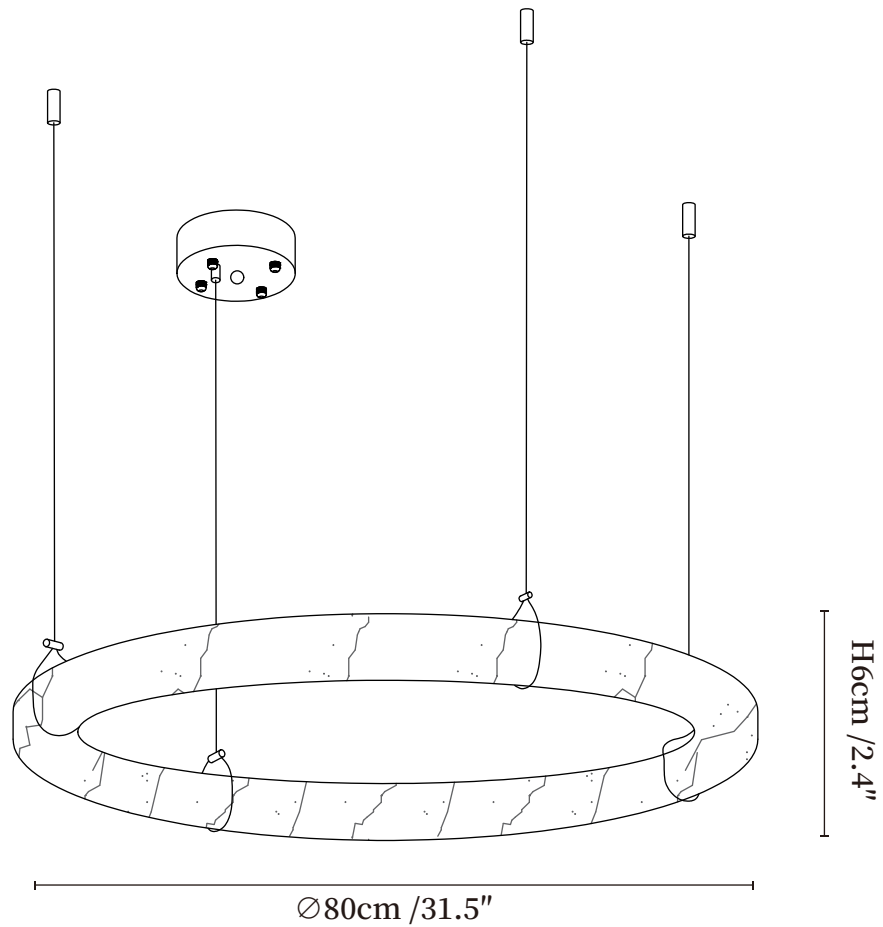

SPECIFICATION SHEET

SPECIFICATION DETAILS

*For custom options, consult factory for details

Fixture Dimensions	Ø 39.4" x H 11.8"
Light source	Integrated LED
Wattage	~ 5W
Voltage	AC 110-240V
Dimming	Not supported
CRI(Ra)	90+ CRI
Mounting	Hardwired.
LED Rated Life	30000 hours
Color Temperature	Warm Light (3000K), Neutral Light (4000K), Cool Light (6000K)
Control method	Compatible with common wall switches(not included)
Finishes	Black.
Shadow Details	White, Green, Violet, Orange
Material	Metal, Alabaster.
Wire Length	The standard length of the cord is 59" (150 cm), the length is adjustable.

SPECIFICATION SHEET

SPECIFICATION DETAILS

*For custom options, consult factory for details

Fixture Dimensions	Ø 19.7" x H 2.4"
Light source	Integrated LED
Wattage	~ 5W
Voltage	AC 110-240V
Dimming	Not supported
CRI(Ra)	90+ CRI
Mounting	Hardwired.
LED Rated Life	30000 hours
Color Temperature	Warm Light (3000K), Neutral Light (4000K), Cool Light (6000K)
Control method	Compatible with common wall switches(not included)
Finishes	Black.
Shadow Details	White, Green, Violet, Orange
Material	Metal, Alabaster.
Wire Length	The standard length of the cord is 59" (150 cm), the length is adjustable.

SPECIFICATION SHEET

SPECIFICATION DETAILS

*For custom options, consult factory for details

Fixture Dimensions	Ø 31.5" x H 2.4"
Light source	Integrated LED
Wattage	~ 5W
Voltage	AC 110-240V
Dimming	Not supported
CRI(Ra)	90+ CRI
Mounting	Hardwired.
LED Rated Life	30000 hours
Color Temperature	Warm Light (3000K), Neutral Light (4000K), Cool Light (6000K)
Control method	Compatible with common wall switches(not included)
Finishes	Black.
Shadow Details	White, Green, Violet, Orange
Material	Metal, Alabaster.
Wire Length	The standard length of the cord is 59" (150 cm), the length is adjustable.