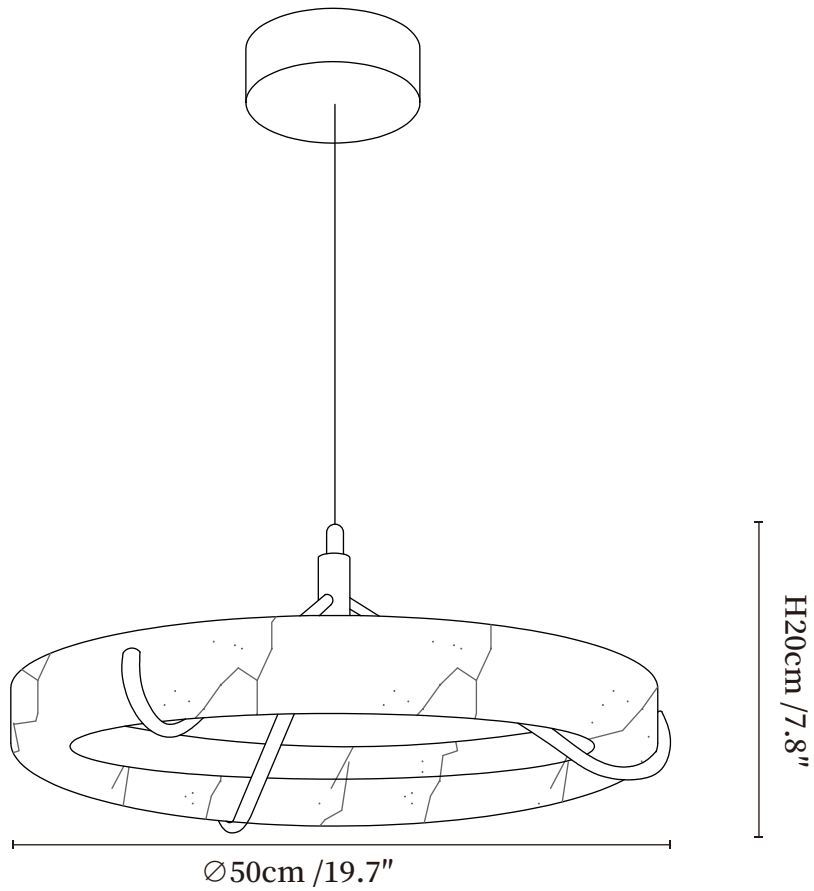

SPECIFICATION SHEET

SPECIFICATION DETAILS

*For custom options, consult factory for details

Fixture Dimensions	Ø 19.7" x H 7.8"
Light source	Integrated LED
Wattage	~ 5W
Voltage	AC 110-240V
Dimming	Not supported
CRI(Ra)	90+ CRI
Mounting	Hardwired.
LED Rated Life	30000 hours
Color Temperature	Warm Light (3000K), Neutral Light (4000K), Cool Light (6000K)
Control method	Compatible with common wall switches (not included)
Finishes	Black.
Shadow Details	White, Green, Violet, Orange
Material	Metal, Alabaster.
Wire Length	The standard length of the cord is 59" (150 cm), the length is adjustable.

SPECIFICATION SHEET

SPECIFICATION DETAILS

*For custom options, consult factory for details

Fixture Dimensions	Ø 31.5" x H 9.8"
Light source	Integrated LED
Wattage	~ 5W
Voltage	AC 110-240V
Dimming	Not supported
CRI(Ra)	90+ CRI
Mounting	Hardwired.
LED Rated Life	30000 hours
Color Temperature	Warm Light (3000K), Neutral Light (4000K), Cool Light (6000K)
Control method	Compatible with common wall switches (not included)
Finishes	Black.
Shadow Details	White, Green, Violet, Orange
Material	Metal, Alabaster.
Wire Length	The standard length of the cord is 59" (150 cm), the length is adjustable.

SPECIFICATION SHEET

SPECIFICATION DETAILS

*For custom options, consult factory for details

Fixture Dimensions	Ø 39.4" x H 11.8"
Light source	Integrated LED
Wattage	~ 5W
Voltage	AC 110-240V
Dimming	Not supported
CRI(Ra)	90+ CRI
Mounting	Hardwired.
LED Rated Life	30000 hours
Color Temperature	Warm Light (3000K), Neutral Light (4000K), Cool Light (6000K)
Control method	Compatible with common wall switches(not included)
Finishes	Black.
Shadow Details	White, Green, Violet, Orange
Material	Metal, Alabaster.
Wire Length	The standard length of the cord is 59" (150 cm), the length is adjustable.