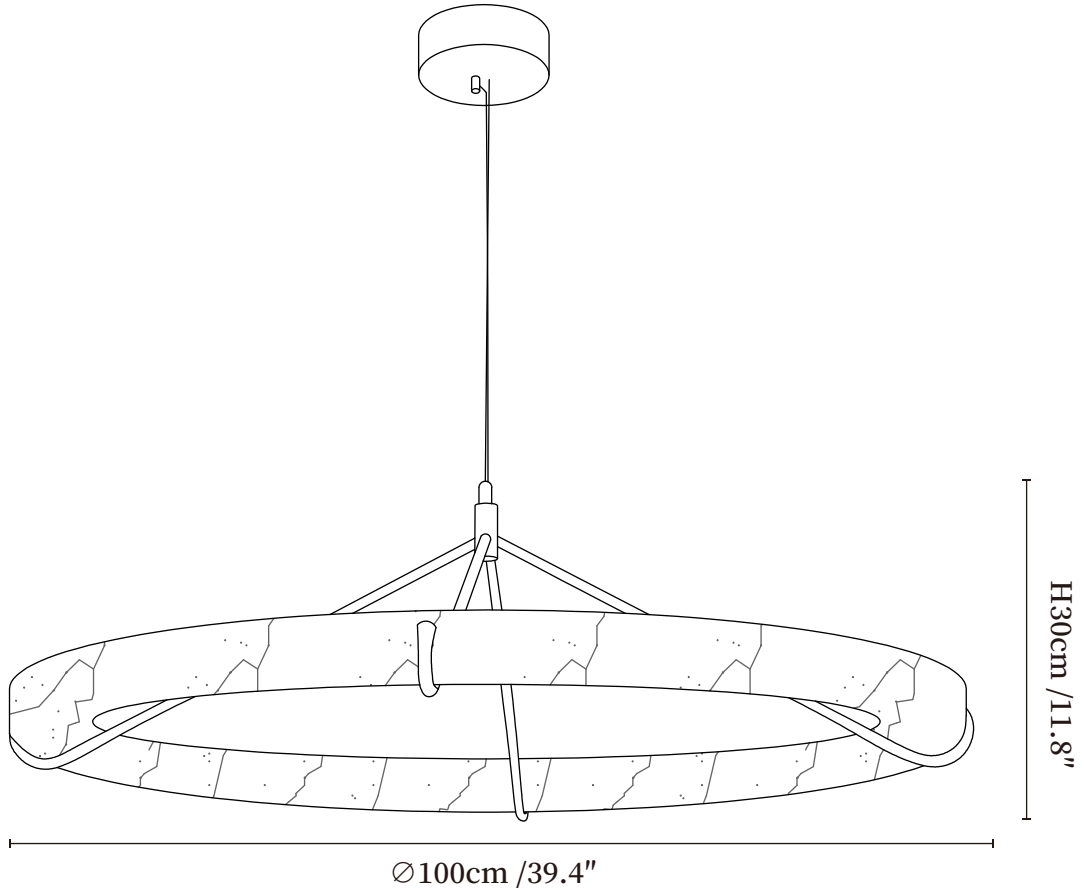

SPECIFICATION SHEET

SPECIFICATION DETAILS

*For custom options, consult factory for details

Fixture Dimensions	Ø 19.7" x H 7.8"
Light source	Integrated LED
Wattage	~ 5W
Voltage	AC 110-240V
Dimming	Not supported
CRI(Ra)	90+ CRI
Mounting	Hardwired.
LED Rated Life	30000 hours
Color Temperature	Warm Light (3000K), Neutral Light (4000K), Cool Light (6000K)
Control method	Compatible with common wall switches (not included)
Finishes	Black.
Shadow Details	White, Green, Violet, Orange
Material	Metal, Alabaster.
Wire Length	The standard length of the cord is 59" (150 cm), the length is adjustable.

SPECIFICATION SHEET

SPECIFICATION DETAILS

*For custom options, consult factory for details

Fixture Dimensions	Ø 31.5" x H 9.8"
Light source	Integrated LED
Wattage	~ 5W
Voltage	AC 110-240V
Dimming	Not supported
CRI(Ra)	90+ CRI
Mounting	Hardwired.
LED Rated Life	30000 hours
Color Temperature	Warm Light (3000K), Neutral Light (4000K), Cool Light (6000K)
Control method	Compatible with common wall switches (not included)
Finishes	Black.
Shadow Details	White, Green, Violet, Orange
Material	Metal, Alabaster.
Wire Length	The standard length of the cord is 59" (150 cm), the length is adjustable.

SPECIFICATION SHEET

SPECIFICATION DETAILS

*For custom options, consult factory for details

Fixture Dimensions	Ø 39.4" x H 11.8"
Light source	Integrated LED
Wattage	~ 5W
Voltage	AC 110-240V
Dimming	Not supported
CRI(Ra)	90+ CRI
Mounting	Hardwired.
LED Rated Life	30000 hours
Color Temperature	Warm Light (3000K), Neutral Light (4000K), Cool Light (6000K)
Control method	Compatible with common wall switches(not included)
Finishes	Black.
Shadow Details	White, Green, Violet, Orange
Material	Metal, Alabaster.
Wire Length	The standard length of the cord is 59" (150 cm), the length is adjustable.