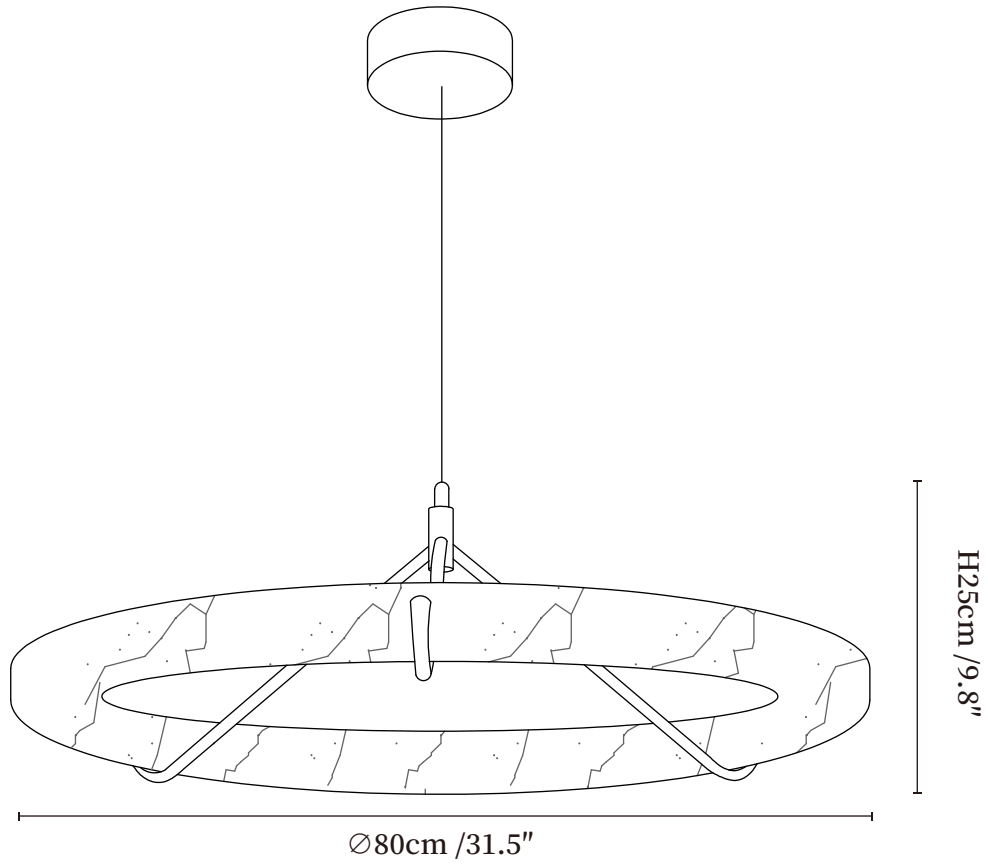

SPECIFICATION SHEET

SPECIFICATION DETAILS

*For custom options, consult factory for details

Fixture Dimensions	Ø 19.7" x H 7.8"
Light source	Integrated LED
Wattage	~ 5W
Voltage	AC 110-240V
Dimming	Not supported
CRI(Ra)	90+ CRI
Mounting	Hardwired.
LED Rated Life	30000 hours
Color Temperature	Warm Light (3000K), Neutral Light (4000K), Cool Light (6000K)
Control method	Compatible with common wall switches (not included)
Finishes	Black.
Shadow Details	White, Green, Violet, Orange
Material	Metal, Alabaster.
Wire Length	The standard length of the cord is 59" (150 cm), the length is adjustable.

SPECIFICATION SHEET

SPECIFICATION DETAILS

*For custom options, consult factory for details

Fixture Dimensions	Ø 31.5" x H 9.8"
Light source	Integrated LED
Wattage	~ 5W
Voltage	AC 110-240V
Dimming	Not supported
CRI(Ra)	90+ CRI
Mounting	Hardwired.
LED Rated Life	30000 hours
Color Temperature	Warm Light (3000K), Neutral Light (4000K), Cool Light (6000K)
Control method	Compatible with common wall switches (not included)
Finishes	Black.
Shadow Details	White, Green, Violet, Orange
Material	Metal, Alabaster.
Wire Length	The standard length of the cord is 59" (150 cm), the length is adjustable.

SPECIFICATION SHEET

SPECIFICATION DETAILS

*For custom options, consult factory for details

Fixture Dimensions	Ø 39.4" x H 11.8"
Light source	Integrated LED
Wattage	~ 5W
Voltage	AC 110-240V
Dimming	Not supported
CRI(Ra)	90+ CRI
Mounting	Hardwired.
LED Rated Life	30000 hours
Color Temperature	Warm Light (3000K), Neutral Light (4000K), Cool Light (6000K)
Control method	Compatible with common wall switches(not included)
Finishes	Black.
Shadow Details	White, Green, Violet, Orange
Material	Metal, Alabaster.
Wire Length	The standard length of the cord is 59" (150 cm), the length is adjustable.