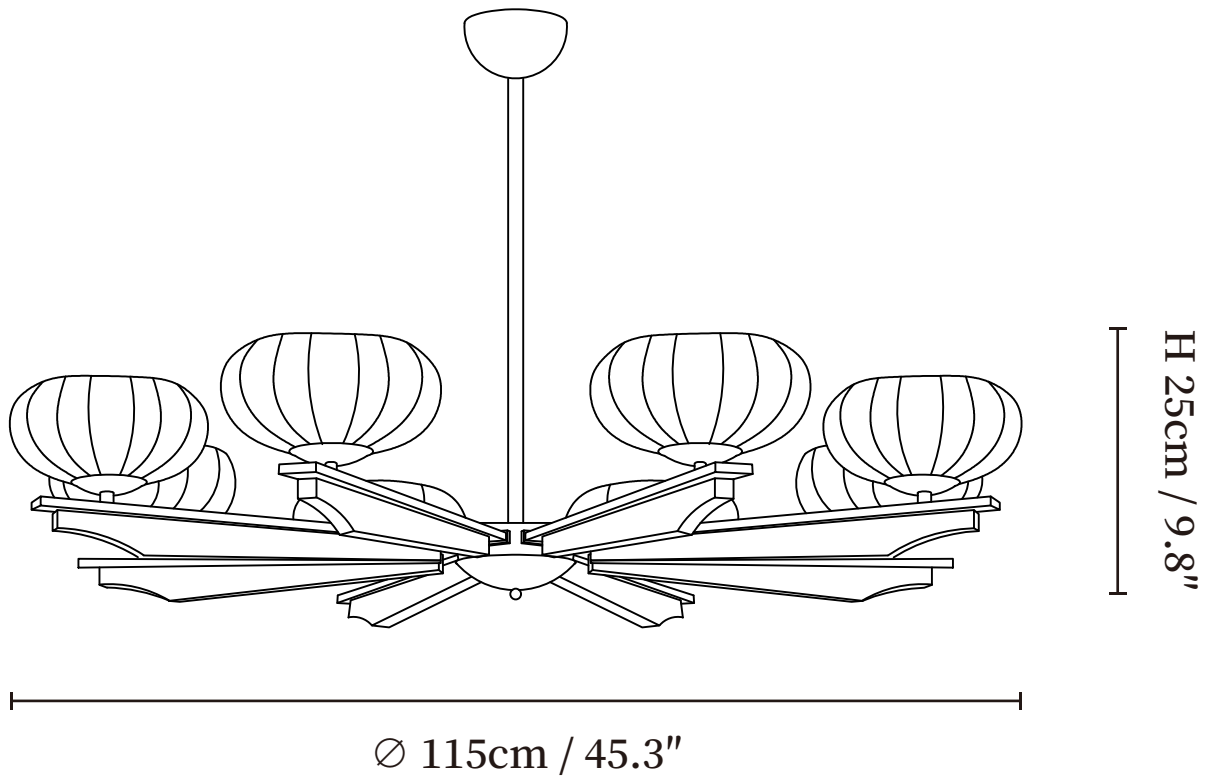

SPECIFICATION SHEET

SPECIFICATION DETAILS

*For custom options, consult factory for details

Fixture Dimensions	Ø 37.4" x H 9.8"(6heads)
Light source	E26 or E27 (bulb not included)
Wattage	MAX 40W incandescent bulb or LED equivalent.
Voltage	AC 110-240V
Mounting	Hardwired
Dimming	Compatible with dimmable bulbs (bulb not included)
Control method	Compatible with common wall switches (not included)
Finishes	Walnut Color, Black, Gold
Shade Details	White
Material	Glass, Wood, Metal
Rod Length	Suspension rod is 19.7", and can be spliced as needed.

SPECIFICATION SHEET

SPECIFICATION DETAILS

*For custom options, consult factory for details

Fixture Dimensions	\varnothing 45.3" x H 9.8" (8heads)
Light source	E26 or E27 (bulb not included)
Wattage	MAX 40W incandescent bulb or LED equivalent.
Voltage	AC 110-240V
Mounting	Hardwired
Dimming	Compatible with dimmable bulbs (bulb not included)
Control method	Compatible with common wall switches (not included)
Finishes	Walnut Color, Black, Gold
Shade Details	White
Material	Glass, Wood, Metal
Rod Length	Suspension rod is 19.7", and can be spliced as needed.