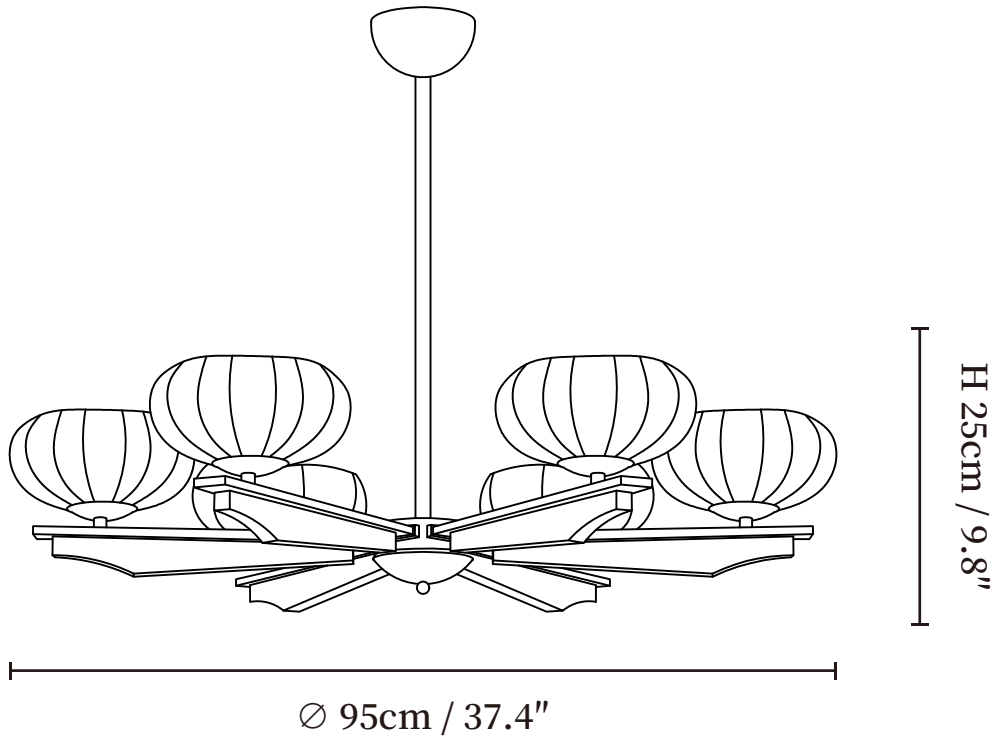

SPECIFICATION SHEET

SPECIFICATION DETAILS

*For custom options, consult factory for details

Fixture Dimensions	Ø 37.4" x H 9.8"(6heads)
Light source	E26 or E27 (bulb not included)
Wattage	MAX 40W incandescent bulb or LED equivalent.
Voltage	AC 110-240V
Mounting	Hardwired
Dimming	Compatible with dimmable bulbs (bulb not included)
Control method	Compatible with common wall switches (not included)
Finishes	Walnut Color, Black, Gold
Shade Details	White
Material	Glass, Wood, Metal
Rod Length	Suspension rod is 19.7", and can be spliced as needed.

SPECIFICATION SHEET

SPECIFICATION DETAILS

*For custom options, consult factory for details

Fixture Dimensions	\varnothing 45.3" x H 9.8" (8heads)
Light source	E26 or E27 (bulb not included)
Wattage	MAX 40W incandescent bulb or LED equivalent.
Voltage	AC 110-240V
Mounting	Hardwired
Dimming	Compatible with dimmable bulbs (bulb not included)
Control method	Compatible with common wall switches (not included)
Finishes	Walnut Color, Black, Gold
Shade Details	White
Material	Glass, Wood, Metal
Rod Length	Suspension rod is 19.7", and can be spliced as needed.