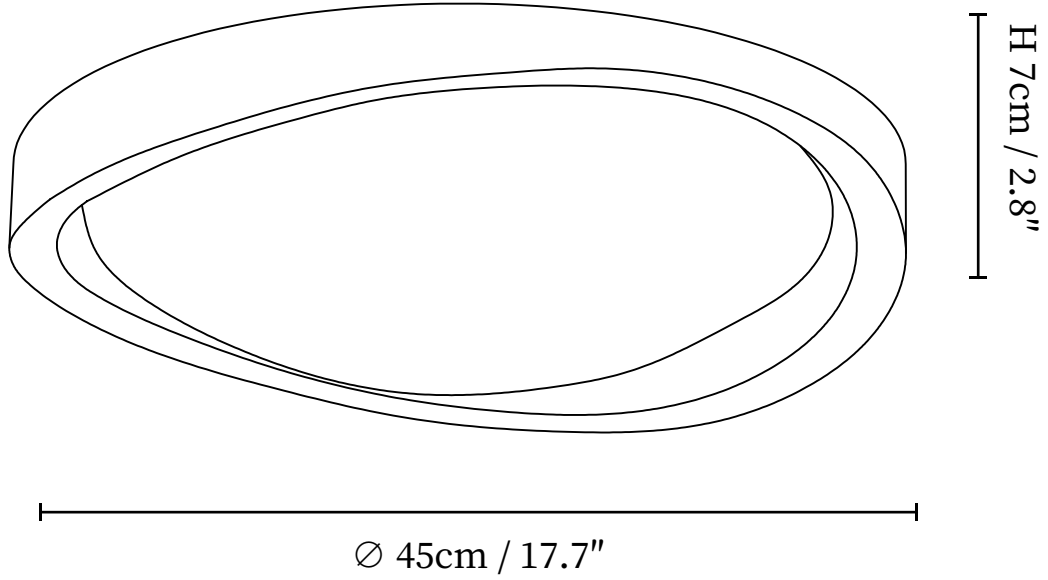

SPECIFICATION SHEET

SPECIFICATION DETAILS

*For custom options, consult factory for details

Fixture Dimensions	Ø 17.7" x H 2.8"
Light source	Integrated LED
Wattage	~42W
Voltage	AC 110-240V
Dimming	Not supported
CRI(Ra)	90+CRI
Mounting	Hardwired.
LED Rated Life	30000 hours
Color Temperature	Warm Light (3000K), Neutral Light (4000K), Cool Light (6000K)
Control method	Compatible with common wall switches (not included)
Finishes	Walnut Color Grain
Shade Details	White
Material	Wood, Acrylic.