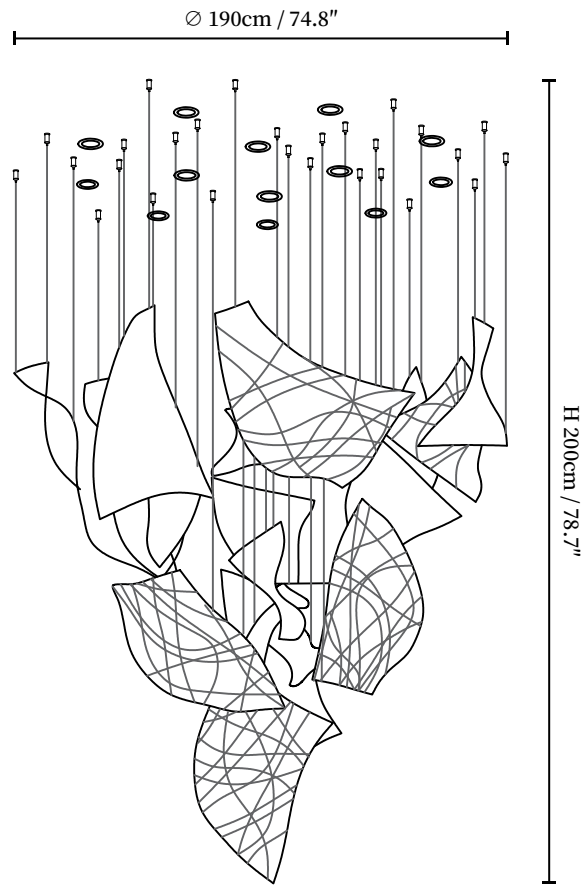

SPECIFICATION SHEET

SPECIFICATION DETAILS

*For custom options, consult factory for details

Fixture Dimensions	D 74.8" x H 78.7"
Light source	Integrated LED
Wattage	~ 5W
Voltage	AC 110-240V
Dimming	Not supported
CRI(Ra)	90+ CRI
Mounting	Hardwired.
LED Rated Life	30000 hours
Color Temperature	Warm Light (3000K), Neutral Light (4000K), Cool Light (6000K)
Control method	Compatible with common wall switches(not included)
Finishes	Gold, White.
Shadow Details	Gold, White.
Material	Metal, Glass.
Wire Length	The standard length of the cord is 59" (150 cm), the length is adjustable.