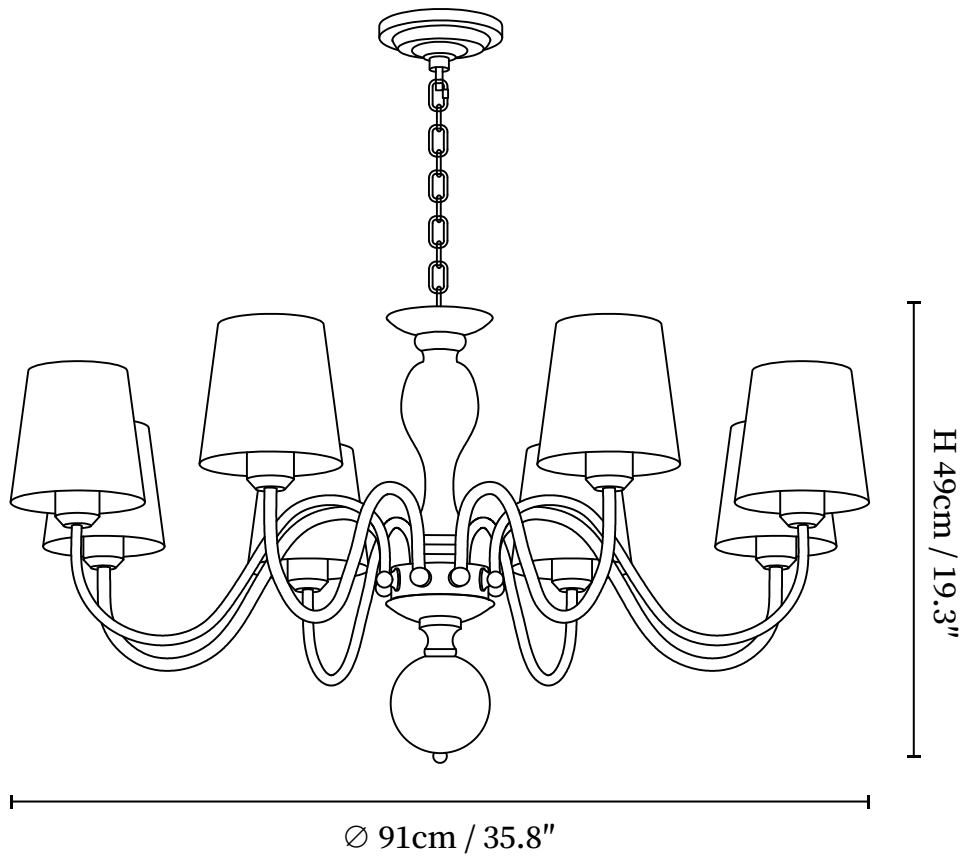

## SPECIFICATION DETAILS

\*For custom options, consult factory for details

<b>Fixture Dimensions</b>	D 26.8" x H 19.3"
<b>Light source</b>	E14 (bulb not included)
<b>Wattage</b>	MAX 15W incandescent bulb or LED equivalent.
<b>Voltage</b>	AC 110-240V
<b>Mounting</b>	Hardwired.
<b>Dimming</b>	Compatible with dimmable bulbs (bulb not included)
<b>Control method</b>	Compatible with common wall switches(not included)
<b>Finishes</b>	Walnut Color, Gold.
<b>Shade Details</b>	White.
<b>Material</b>	Metal, Wood, Glass.
<b>Hanging Length</b>	Chain lengths range between 11.8", the length can be specified according to needs

## SPECIFICATION DETAILS

\*For custom options, consult factory for details

<b>Fixture Dimensions</b>	D 31.5" x H 19.3"
<b>Light source</b>	E14 (bulb not included)
<b>Wattage</b>	MAX 15W incandescent bulb or LED equivalent.
<b>Voltage</b>	AC 110-240V
<b>Mounting</b>	Hardwired.
<b>Dimming</b>	Compatible with dimmable bulbs (bulb not included)
<b>Control method</b>	Compatible with common wall switches (not included)
<b>Finishes</b>	Walnut Color, Gold.
<b>Shade Details</b>	White.
<b>Material</b>	Metal, Wood, Glass.
<b>Hanging Length</b>	Chain lengths range between 11.8", the length can be specified according to needs

## SPECIFICATION DETAILS

\*For custom options, consult factory for details

<b>Fixture Dimensions</b>	D 35.8" x H 19.3"
<b>Light source</b>	E14 (bulb not included)
<b>Wattage</b>	MAX 15W incandescent bulb or LED equivalent.
<b>Voltage</b>	AC 110-240V
<b>Mounting</b>	Hardwired.
<b>Dimming</b>	Compatible with dimmable bulbs (bulb not included)
<b>Control method</b>	Compatible with common wall switches (not included)
<b>Finishes</b>	Walnut Color, Gold.
<b>Shade Details</b>	White.
<b>Material</b>	Metal, Wood, Glass.
<b>Hanging Length</b>	Chain lengths range between 11.8", the length can be specified according to needs