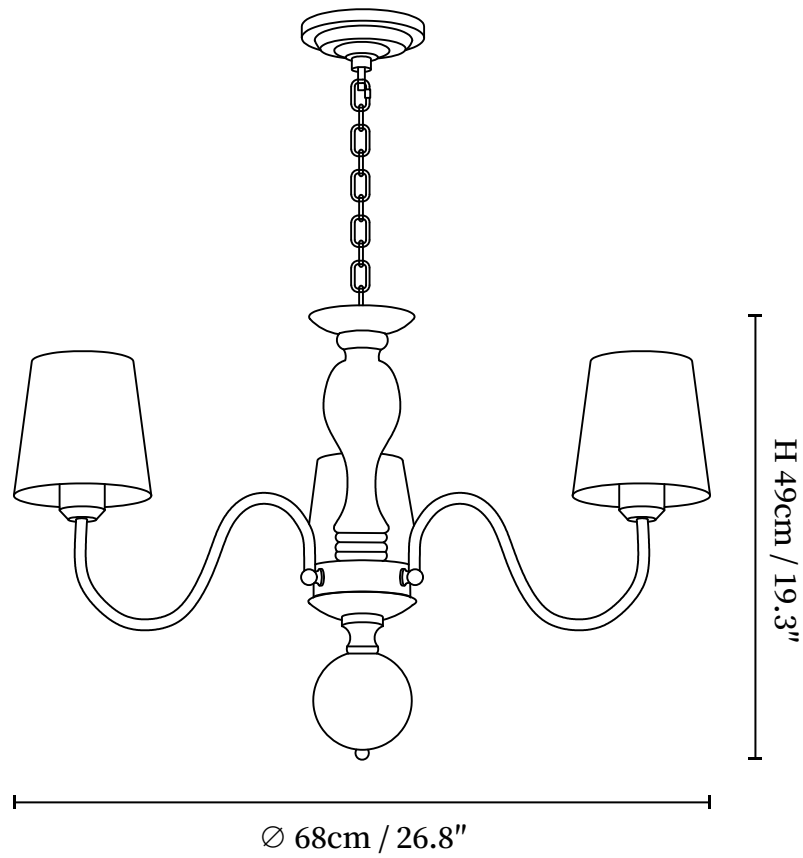

## SPECIFICATION DETAILS

\*For custom options, consult factory for details

<b>Fixture Dimensions</b>	D 26.8" x H 19.3"
<b>Light source</b>	E14 (bulb not included)
<b>Wattage</b>	MAX 15W incandescent bulb or LED equivalent.
<b>Voltage</b>	AC 110-240V
<b>Mounting</b>	Hardwired.
<b>Dimming</b>	Compatible with dimmable bulbs (bulb not included)
<b>Control method</b>	Compatible with common wall switches(not included)
<b>Finishes</b>	Walnut Color, Gold.
<b>Shade Details</b>	White.
<b>Material</b>	Metal, Wood, Glass.
<b>Hanging Length</b>	Chain lengths range between 11.8", the length can be specified according to needs

## SPECIFICATION DETAILS

\*For custom options, consult factory for details

<b>Fixture Dimensions</b>	D 31.5" x H 19.3"
<b>Light source</b>	E14 (bulb not included)
<b>Wattage</b>	MAX 15W incandescent bulb or LED equivalent.
<b>Voltage</b>	AC 110-240V
<b>Mounting</b>	Hardwired.
<b>Dimming</b>	Compatible with dimmable bulbs (bulb not included)
<b>Control method</b>	Compatible with common wall switches (not included)
<b>Finishes</b>	Walnut Color, Gold.
<b>Shade Details</b>	White.
<b>Material</b>	Metal, Wood, Glass.
<b>Hanging Length</b>	Chain lengths range between 11.8", the length can be specified according to needs

## SPECIFICATION DETAILS

\*For custom options, consult factory for details

<b>Fixture Dimensions</b>	D 35.8" x H 19.3"
<b>Light source</b>	E14 (bulb not included)
<b>Wattage</b>	MAX 15W incandescent bulb or LED equivalent.
<b>Voltage</b>	AC 110-240V
<b>Mounting</b>	Hardwired.
<b>Dimming</b>	Compatible with dimmable bulbs (bulb not included)
<b>Control method</b>	Compatible with common wall switches (not included)
<b>Finishes</b>	Walnut Color, Gold.
<b>Shade Details</b>	White.
<b>Material</b>	Metal, Wood, Glass.
<b>Hanging Length</b>	Chain lengths range between 11.8", the length can be specified according to needs