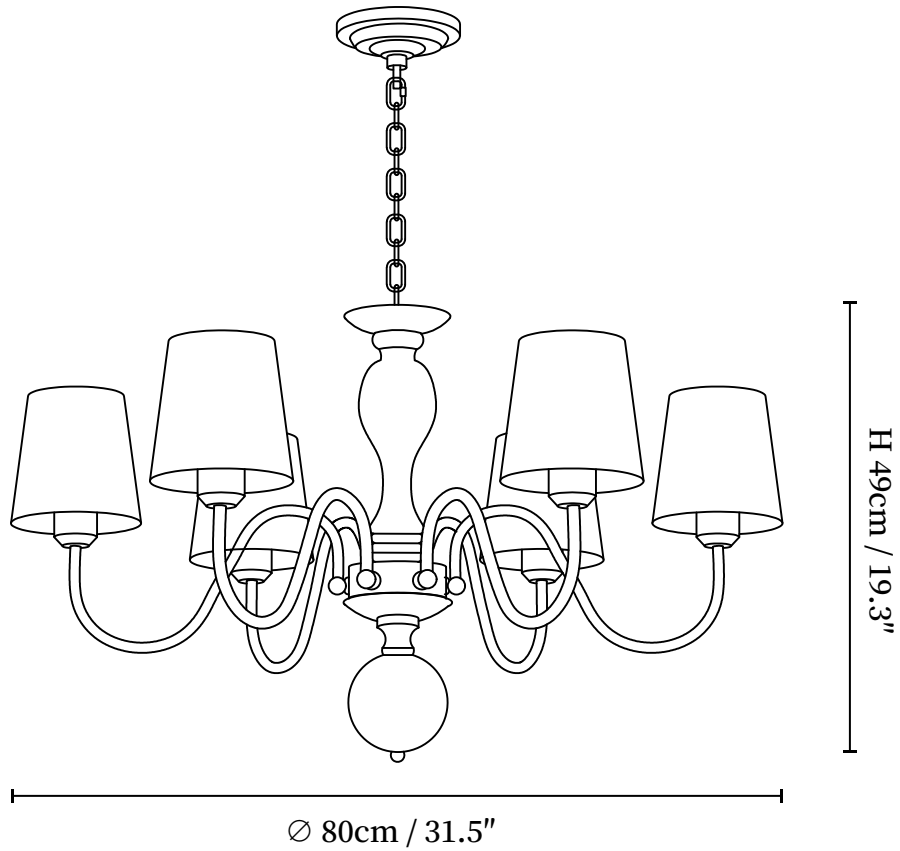

## SPECIFICATION DETAILS

\*For custom options, consult factory for details

<b>Fixture Dimensions</b>	D 26.8" x H 19.3"
<b>Light source</b>	E14 (bulb not included)
<b>Wattage</b>	MAX 15W incandescent bulb or LED equivalent.
<b>Voltage</b>	AC 110-240V
<b>Mounting</b>	Hardwired.
<b>Dimming</b>	Compatible with dimmable bulbs (bulb not included)
<b>Control method</b>	Compatible with common wall switches(not included)
<b>Finishes</b>	Walnut Color, Gold.
<b>Shade Details</b>	White.
<b>Material</b>	Metal, Wood, Glass.
<b>Hanging Length</b>	Chain lengths range between 11.8", the length can be specified according to needs

## SPECIFICATION DETAILS

\*For custom options, consult factory for details

<b>Fixture Dimensions</b>	D 31.5" x H 19.3"
<b>Light source</b>	E14 (bulb not included)
<b>Wattage</b>	MAX 15W incandescent bulb or LED equivalent.
<b>Voltage</b>	AC 110-240V
<b>Mounting</b>	Hardwired.
<b>Dimming</b>	Compatible with dimmable bulbs (bulb not included)
<b>Control method</b>	Compatible with common wall switches (not included)
<b>Finishes</b>	Walnut Color, Gold.
<b>Shade Details</b>	White.
<b>Material</b>	Metal, Wood, Glass.
<b>Hanging Length</b>	Chain lengths range between 11.8", the length can be specified according to needs

## SPECIFICATION DETAILS

\*For custom options, consult factory for details

<b>Fixture Dimensions</b>	D 35.8" x H 19.3"
<b>Light source</b>	E14 (bulb not included)
<b>Wattage</b>	MAX 15W incandescent bulb or LED equivalent.
<b>Voltage</b>	AC 110-240V
<b>Mounting</b>	Hardwired.
<b>Dimming</b>	Compatible with dimmable bulbs (bulb not included)
<b>Control method</b>	Compatible with common wall switches (not included)
<b>Finishes</b>	Walnut Color, Gold.
<b>Shade Details</b>	White.
<b>Material</b>	Metal, Wood, Glass.
<b>Hanging Length</b>	Chain lengths range between 11.8", the length can be specified according to needs