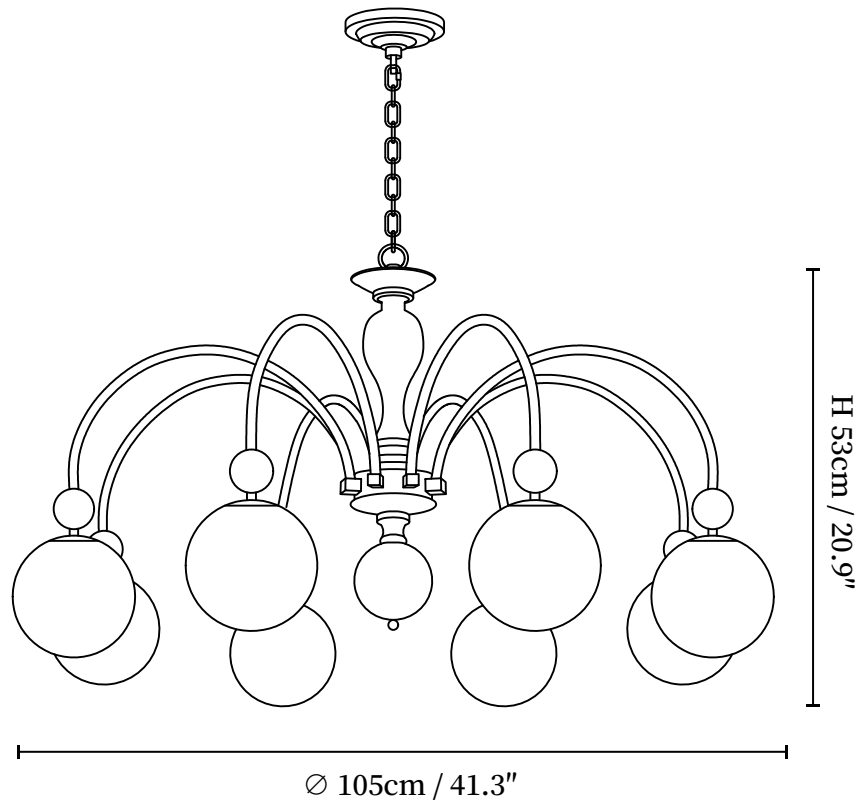

SPECIFICATION SHEET

DESCRIPTION

The Archway Walnut Chandelier is an exquisite blend of modern elegance and classic craftsmanship. The design features gracefully curved arms that arch outward, holding beautifully frosted globe shades, which resemble delicate pearls. The warm walnut accents add a touch of natural beauty, creating a harmonious balance between metal and wood. This chandelier is perfect for adding a sophisticated yet cozy ambiance to dining rooms, living spaces, or grand entryways. Its timeless design ensures it will be a striking centerpiece in any home for years to come.

SPECIFICATION DETAILS

*For custom options, consult factory for details

SKU	VKC3-240802-04
Fixture Dimensions	D 41.3" x H 20.9"
Light source	E14 (bulb not included)
Wattage	MAX 15W incandescent bulb or LED equivalent.
Voltage	AC 110-240V
Mounting	Hardwired.
Dimming	Compatible with dimmable bulbs (bulb not included)
Control method	Compatible with common wall switches(not included)
Finishes	Walnut Color, Gold
Shade Details	White.
Material	Metal, Wood, Glass.
Hanging Length	Chain lengths range between 11.8", the length can be specified according to needs
Warranty	2 Yaers
Certification	Compatible with North America, Saudi Arabia, Europe, Australia Certification