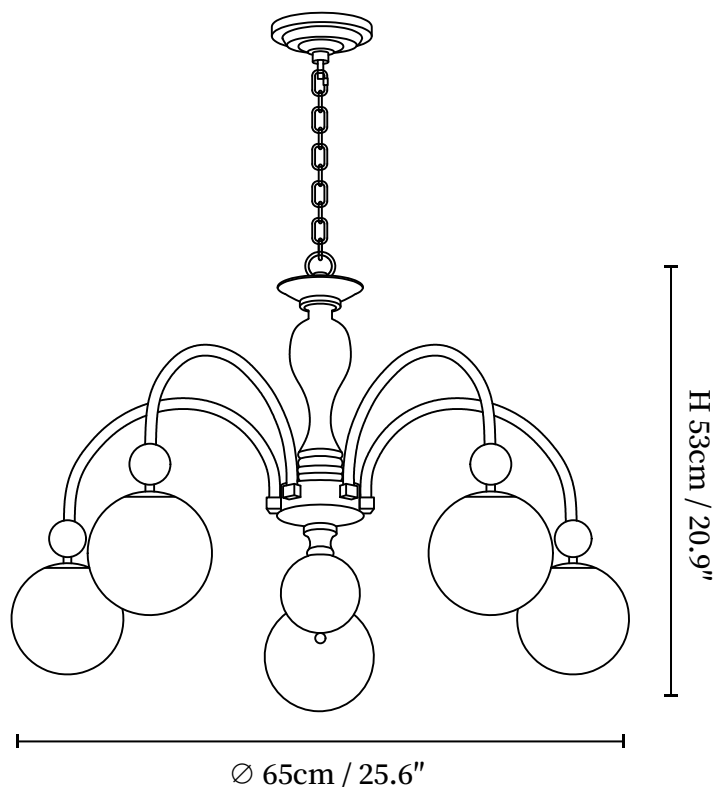

SPECIFICATION SHEET

SPECIFICATION DETAILS

*For custom options, consult factory for details

Fixture Dimensions	D 25.6" x H 20.9"
Light source	E14 (bulb not included)
Wattage	MAX 15W incandescent bulb or LED equivalent.
Voltage	AC 110-240V
Mounting	Hardwired.
Dimming	Compatible with dimmable bulbs (bulb not included)
Control method	Compatible with common wall switches (not included)
Finishes	Walnut Color, Gold
Shade Details	White.
Material	Metal, Wood, Glass.
Hanging Length	Chain lengths range between 11.8", the length can be specified according to needs

SPECIFICATION SHEET

SPECIFICATION DETAILS

*For custom options, consult factory for details

Fixture Dimensions	D 33.5" x H 20.9"
Light source	E14 (bulb not included)
Wattage	MAX 15W incandescent bulb or LED equivalent.
Voltage	AC 110-240V
Mounting	Hardwired.
Dimming	Compatible with dimmable bulbs (bulb not included)
Control method	Compatible with common wall switches (not included)
Finishes	Walnut Color, Gold
Shade Details	White.
Material	Metal, Wood, Glass.
Hanging Length	Chain lengths range between 11.8", the length can be specified according to needs