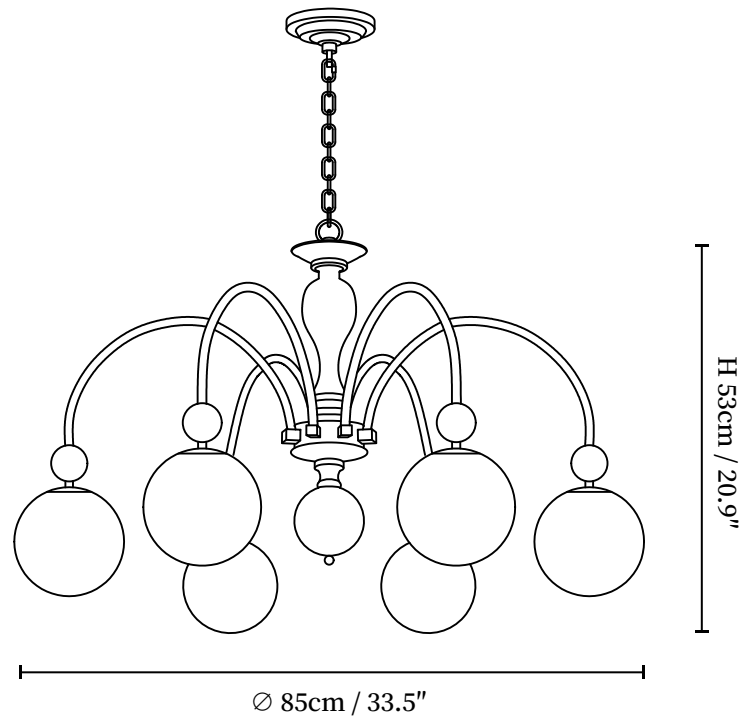

SPECIFICATION SHEET

SPECIFICATION DETAILS

*For custom options, consult factory for details

Fixture Dimensions	D 25.6" x H 20.9"
Light source	E14 (bulb not included)
Wattage	MAX 15W incandescent bulb or LED equivalent.
Voltage	AC 110-240V
Mounting	Hardwired.
Dimming	Compatible with dimmable bulbs (bulb not included)
Control method	Compatible with common wall switches (not included)
Finishes	Walnut Color, Gold
Shade Details	White.
Material	Metal, Wood, Glass.
Hanging Length	Chain lengths range between 11.8", the length can be specified according to needs

SPECIFICATION SHEET

SPECIFICATION DETAILS

*For custom options, consult factory for details

Fixture Dimensions	D 33.5" x H 20.9"
Light source	E14 (bulb not included)
Wattage	MAX 15W incandescent bulb or LED equivalent.
Voltage	AC 110-240V
Mounting	Hardwired.
Dimming	Compatible with dimmable bulbs (bulb not included)
Control method	Compatible with common wall switches (not included)
Finishes	Walnut Color, Gold
Shade Details	White.
Material	Metal, Wood, Glass.
Hanging Length	Chain lengths range between 11.8", the length can be specified according to needs