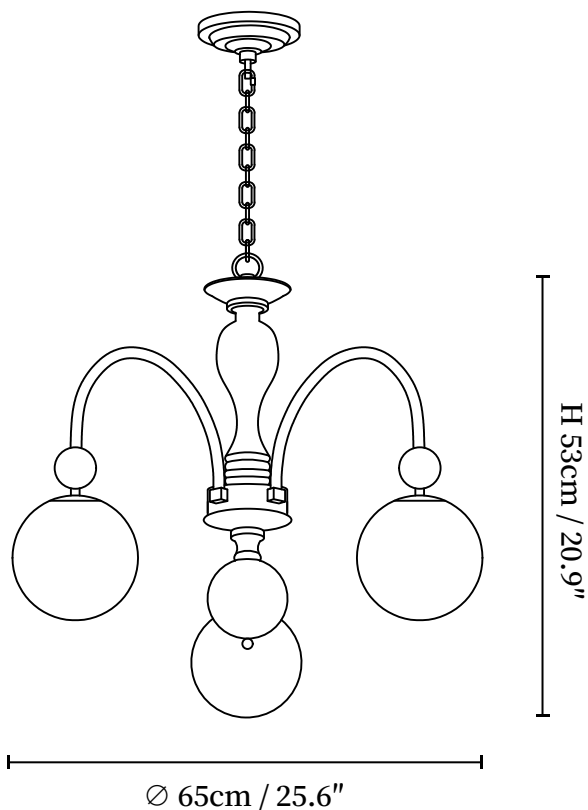

SPECIFICATION SHEET

SPECIFICATION DETAILS

*For custom options, consult factory for details

Fixture Dimensions	D 25.6" x H 20.9"
Light source	E14 (bulb not included)
Wattage	MAX 15W incandescent bulb or LED equivalent.
Voltage	AC 110-240V
Mounting	Hardwired.
Dimming	Compatible with dimmable bulbs (bulb not included)
Control method	Compatible with common wall switches (not included)
Finishes	Walnut Color, Gold
Shade Details	White.
Material	Metal, Wood, Glass.
Hanging Length	Chain lengths range between 11.8", the length can be specified according to needs

SPECIFICATION SHEET

SPECIFICATION DETAILS

*For custom options, consult factory for details

Fixture Dimensions	D 33.5" x H 20.9"
Light source	E14 (bulb not included)
Wattage	MAX 15W incandescent bulb or LED equivalent.
Voltage	AC 110-240V
Mounting	Hardwired.
Dimming	Compatible with dimmable bulbs (bulb not included)
Control method	Compatible with common wall switches (not included)
Finishes	Walnut Color, Gold
Shade Details	White.
Material	Metal, Wood, Glass.
Hanging Length	Chain lengths range between 11.8", the length can be specified according to needs