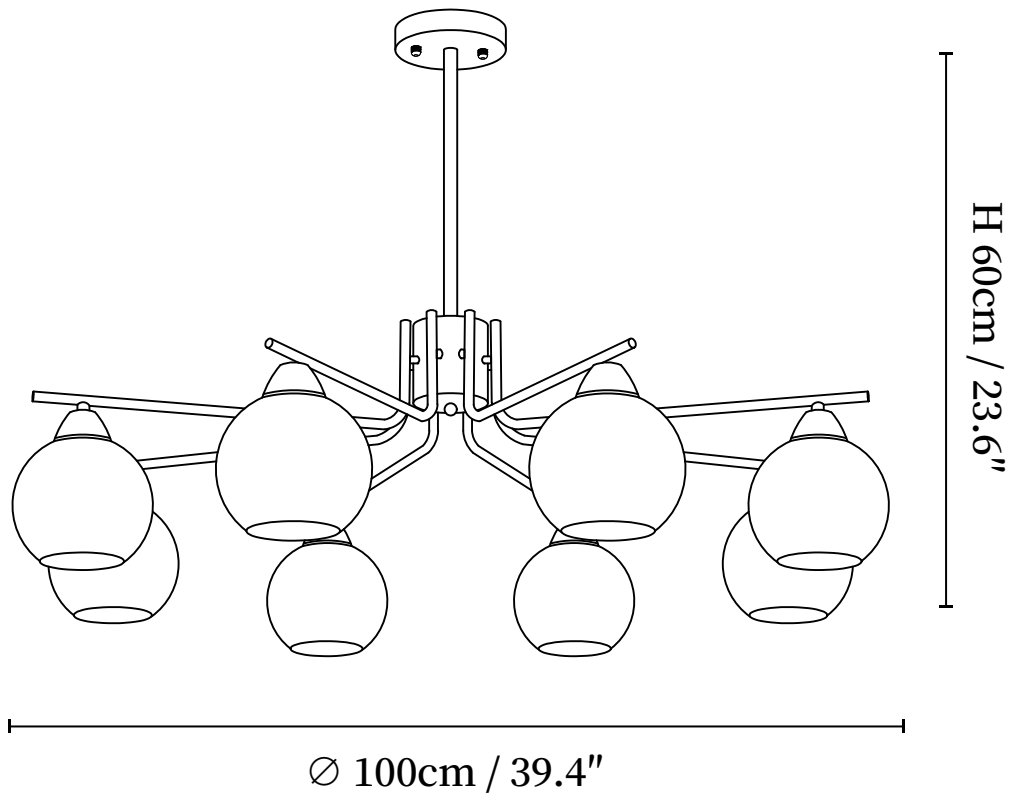

## SPECIFICATION DETAILS

\*For custom options, consult factory for details

SKU	VKC3-240724-02
Fixture Dimensions	D 31.5" x H 23.6" (5 heads)
Light source	E26 or E27 (bulb not included)
Wattage	MAX 40W incandescent bulb or LED equivalent.
Voltage	AC 110-240V
Mounting	Hardwired.
Dimming	Compatible with dimmable bulbs (bulb not included)
Control method	Compatible with common wall switches (not included)
Finishes	Gold.
Shade Details	Caramel Colour.
Material	Metal, Glass
Rod Length	Suspension rod is 19.7", and can be spliced as needed.
Warranty	2 Years
Certification	Compatible with North America, Saudi Arabia, Europe, Australia Certification

# SPECIFICATION SHEET

---

## SPECIFICATION DETAILS

\*For custom options, consult factory for details

<b>Fixture Dimensions</b>	D 31.5" x H 23.6" (6heads)
<b>Light source</b>	E26 or E27 (bulb not included)
<b>Wattage</b>	MAX 40W incandescent bulb or LED equivalent.
<b>Voltage</b>	AC 110-240V
<b>Mounting</b>	Hardwired.
<b>Dimming</b>	Compatible with dimmable bulbs (bulb not included)
<b>Control method</b>	Compatible with common wall switches(not included)
<b>Finishes</b>	Gold.
<b>Shade Details</b>	Caramel Colour.
<b>Material</b>	Metal, Glass
<b>Rod Length</b>	Suspension rod is 19.7", and can be spliced as needed.

## SPECIFICATION DETAILS

\*For custom options, consult factory for details

<b>Fixture Dimensions</b>	D 39.4" x H 23.6" (8heads)
<b>Light source</b>	E26 or E27 (bulb not included)
<b>Wattage</b>	MAX 40W incandescent bulb or LED equivalent.
<b>Voltage</b>	AC 110-240V
<b>Mounting</b>	Hardwired.
<b>Dimming</b>	Compatible with dimmable bulbs (bulb not included)
<b>Control method</b>	Compatible with common wall switches (not included)
<b>Finishes</b>	Gold.
<b>Shade Details</b>	Caramel Colour.
<b>Material</b>	Metal, Glass
<b>Rod Length</b>	Suspension rod is 19.7", and can be spliced as needed.