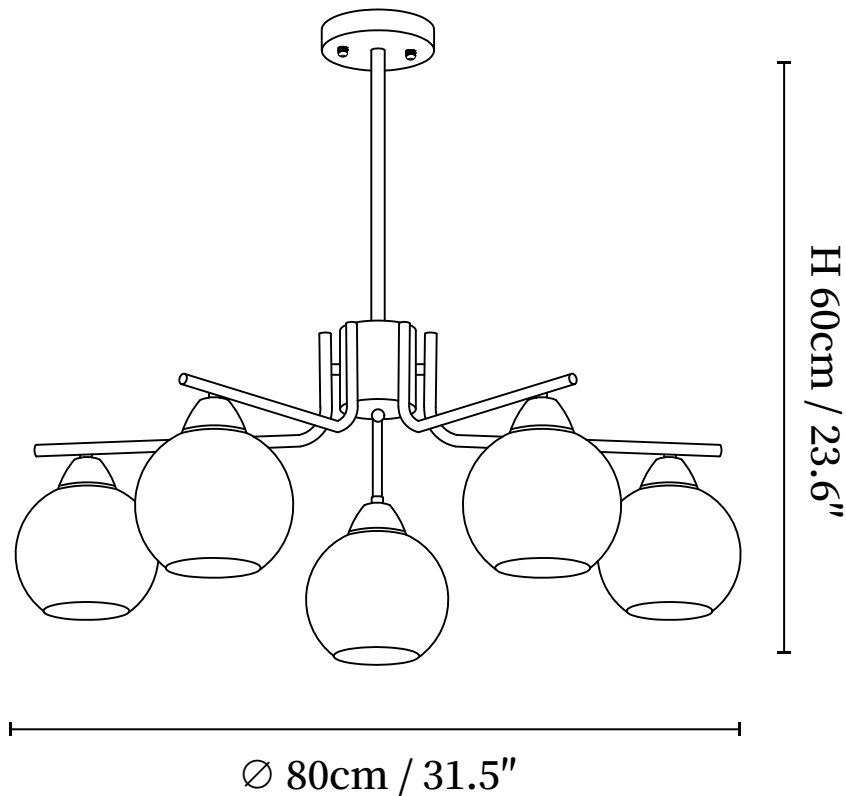

SPECIFICATION SHEET

DESCRIPTION

The Caramel Sphere Chandelier exudes a warm, inviting glow through its beautifully crafted caramel-colored glass globes. Each sphere is designed to emit a soft, ambient light, creating a cozy and elegant atmosphere. The chandelier's minimalist frame perfectly balances the globes, offering a harmonious and stylish look. Ideal for living rooms, dining areas, or sophisticated entryways, the Caramel Sphere Chandelier seamlessly blends vintage charm with modern design, making it a stunning centerpiece for any space.

SPECIFICATION DETAILS

*For custom options, consult factory for details

SKU	VKC3-240724-02
Fixture Dimensions	D 31.5" x H 23.6" (5 heads)
Light source	E26 or E27 (bulb not included)
Wattage	MAX 40W incandescent bulb or LED equivalent.
Voltage	AC 110-240V
Mounting	Hardwired.
Dimming	Compatible with dimmable bulbs (bulb not included)
Control method	Compatible with common wall switches (not included)
Finishes	Gold.
Shade Details	Caramel Colour.
Material	Metal, Glass
Rod Length	Suspension rod is 19.7", and can be spliced as needed.
Warranty	2 Years
Certification	Compatible with North America, Saudi Arabia, Europe, Australia Certification