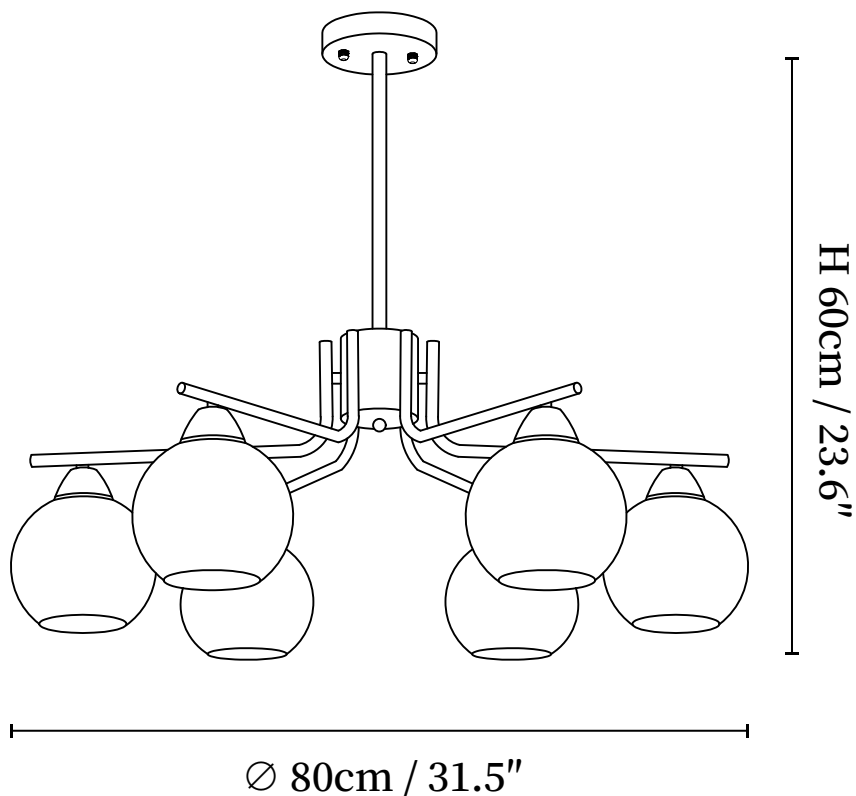

## SPECIFICATION DETAILS

\*For custom options, consult factory for details

SKU	VKC3-240724-02
Fixture Dimensions	D 31.5" x H 23.6" (5 heads)
Light source	E26 or E27 (bulb not included)
Wattage	MAX 40W incandescent bulb or LED equivalent.
Voltage	AC 110-240V
Mounting	Hardwired.
Dimming	Compatible with dimmable bulbs (bulb not included)
Control method	Compatible with common wall switches (not included)
Finishes	Gold.
Shade Details	Caramel Colour.
Material	Metal, Glass
Rod Length	Suspension rod is 19.7", and can be spliced as needed.
Warranty	2 Years
Certification	Compatible with North America, Saudi Arabia, Europe, Australia Certification

## SPECIFICATION DETAILS

\*For custom options, consult factory for details

<b>Fixture Dimensions</b>	D 31.5" x H 23.6" (6heads)
<b>Light source</b>	E26 or E27 (bulb not included)
<b>Wattage</b>	MAX 40W incandescent bulb or LED equivalent.
<b>Voltage</b>	AC 110-240V
<b>Mounting</b>	Hardwired.
<b>Dimming</b>	Compatible with dimmable bulbs (bulb not included)
<b>Control method</b>	Compatible with common wall switches(not included)
<b>Finishes</b>	Gold.
<b>Shade Details</b>	Caramel Colour.
<b>Material</b>	Metal, Glass
<b>Rod Length</b>	Suspension rod is 19.7", and can be spliced as needed.

## SPECIFICATION DETAILS

\*For custom options, consult factory for details

<b>Fixture Dimensions</b>	D 39.4" x H 23.6" (8heads)
<b>Light source</b>	E26 or E27 (bulb not included)
<b>Wattage</b>	MAX 40W incandescent bulb or LED equivalent.
<b>Voltage</b>	AC 110-240V
<b>Mounting</b>	Hardwired.
<b>Dimming</b>	Compatible with dimmable bulbs (bulb not included)
<b>Control method</b>	Compatible with common wall switches (not included)
<b>Finishes</b>	Gold.
<b>Shade Details</b>	Caramel Colour.
<b>Material</b>	Metal, Glass
<b>Rod Length</b>	Suspension rod is 19.7", and can be spliced as needed.