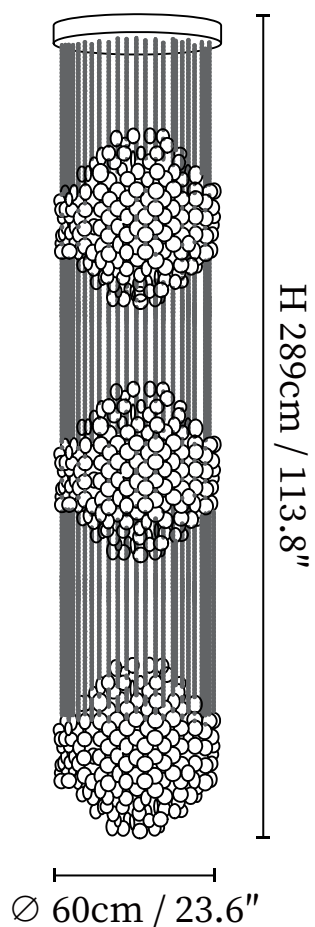

SPECIFICATION SHEET

SPECIFICATION DETAILS

*For custom options, consult factory for details

Fixture Dimensions	$\varnothing 23.6'' \times H 65.4''$ (Single Layer)
Light source	E26 or E27 (bulb not included)
Wattage	MAX 40W incandescent bulb or LED equivalent.
Voltage	AC 110-240V
Mounting	Hardwired.
Dimming	Compatible with dimmable bulbs (bulb not included)
Control method	Compatible with common wall switches (not included)
Finishes	White.
Shade Details	White shell.
Material	Metal, Shell.
Hanging Length	Chain lengths range between 19.7", the length can be specified according to needs

SPECIFICATION SHEET

SPECIFICATION DETAILS

*For custom options, consult factory for details

Fixture Dimensions	Ø 23.6" x H 75.6" (Two Layers)
Light source	E26 or E27 (bulb not included)
Wattage	MAX 40W incandescent bulb or LED equivalent.
Voltage	AC 110-240V
Mounting	Hardwired.
Dimming	Compatible with dimmable bulbs (bulb not included)
Control method	Compatible with common wall switches (not included)
Finishes	White.
Shade Details	White shell.
Material	Metal, Shell.
Hanging Length	Chain lengths range between 19.7", the length can be specified according to needs

SPECIFICATION SHEET

SPECIFICATION DETAILS

*For custom options, consult factory for details

Fixture Dimensions	Ø 23.6" x H 113.8" (Three Layers)
Light source	E26 or E27 (bulb not included)
Wattage	MAX 40W incandescent bulb or LED equivalent.
Voltage	AC 110-240V
Mounting	Hardwired.
Dimming	Compatible with dimmable bulbs (bulb not included)
Control method	Compatible with common wall switches (not included)
Finishes	White.
Shade Details	White shell.
Material	Metal, Shell.
Hanging Length	Chain lengths range between 19.7", the length can be specified according to needs