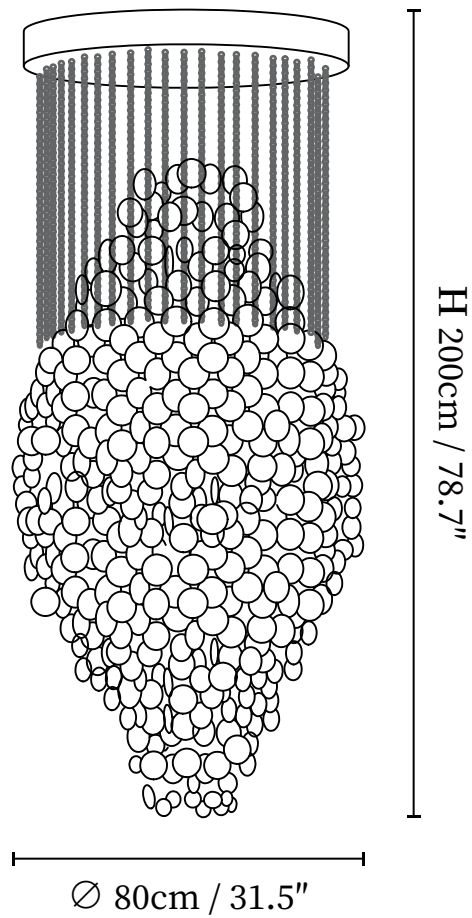

SPECIFICATION SHEET

SPECIFICATION DETAILS

*For custom options, consult factory for details

Fixture Dimensions	Ø 31.5" x H 78.7"
Light source	E26 or E27 (bulb not included)
Wattage	MAX 40W incandescent bulb or LED equivalent.
Voltage	AC 110-240V
Mounting	Hardwired.
Dimming	Compatible with dimmable bulbs (bulb not included)
Control method	Compatible with common wall switches (not included)
Finishes	White.
Shade Details	White shell.
Material	Metal, Shell.
Hanging Length	Chain lengths range between 19.7", the length can be specified according to needs

---