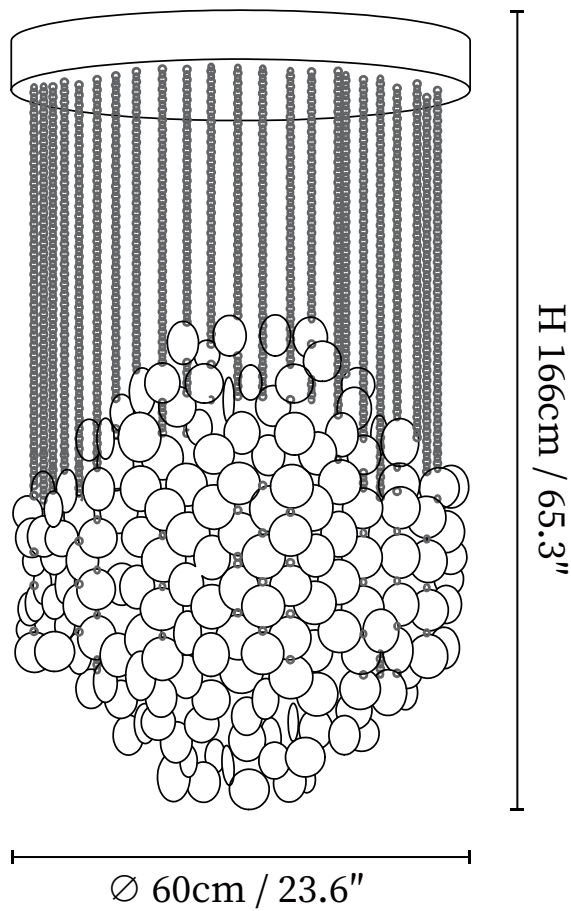

SPECIFICATION SHEET

SPECIFICATION DETAILS

*For custom options, consult factory for details

Fixture Dimensions	$\varnothing 23.6'' \times H 65.4''$ (Single Layer)
Light source	E26 or E27 (bulb not included)
Wattage	MAX 40W incandescent bulb or LED equivalent.
Voltage	AC 110-240V
Mounting	Hardwired.
Dimming	Compatible with dimmable bulbs (bulb not included)
Control method	Compatible with common wall switches (not included)
Finishes	White.
Shade Details	White shell.
Material	Metal, Shell.
Hanging Length	Chain lengths range between 19.7", the length can be specified according to needs

SPECIFICATION SHEET

SPECIFICATION DETAILS

*For custom options, consult factory for details

Fixture Dimensions	Ø 23.6" x H 75.6" (Two Layers)
Light source	E26 or E27 (bulb not included)
Wattage	MAX 40W incandescent bulb or LED equivalent.
Voltage	AC 110-240V
Mounting	Hardwired.
Dimming	Compatible with dimmable bulbs (bulb not included)
Control method	Compatible with common wall switches (not included)
Finishes	White.
Shade Details	White shell.
Material	Metal, Shell.
Hanging Length	Chain lengths range between 19.7", the length can be specified according to needs

SPECIFICATION SHEET

SPECIFICATION DETAILS

*For custom options, consult factory for details

Fixture Dimensions	Ø 23.6" x H 113.8" (Three Layers)
Light source	E26 or E27 (bulb not included)
Wattage	MAX 40W incandescent bulb or LED equivalent.
Voltage	AC 110-240V
Mounting	Hardwired.
Dimming	Compatible with dimmable bulbs (bulb not included)
Control method	Compatible with common wall switches (not included)
Finishes	White.
Shade Details	White shell.
Material	Metal, Shell.
Hanging Length	Chain lengths range between 19.7", the length can be specified according to needs