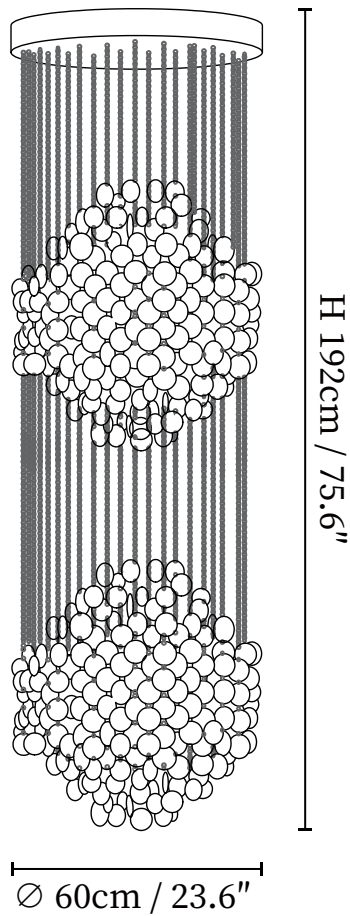

SPECIFICATION SHEET

SPECIFICATION DETAILS

*For custom options, consult factory for details

Fixture Dimensions	$\varnothing 23.6'' \times H 65.4''$ (Single Layer)
Light source	E26 or E27 (bulb not included)
Wattage	MAX 40W incandescent bulb or LED equivalent.
Voltage	AC 110-240V
Mounting	Hardwired.
Dimming	Compatible with dimmable bulbs (bulb not included)
Control method	Compatible with common wall switches (not included)
Finishes	White.
Shade Details	White shell.
Material	Metal, Shell.
Hanging Length	Chain lengths range between 19.7", the length can be specified according to needs

SPECIFICATION SHEET

SPECIFICATION DETAILS

*For custom options, consult factory for details

Fixture Dimensions	Ø 23.6" x H 75.6" (Two Layers)
Light source	E26 or E27 (bulb not included)
Wattage	MAX 40W incandescent bulb or LED equivalent.
Voltage	AC 110-240V
Mounting	Hardwired.
Dimming	Compatible with dimmable bulbs (bulb not included)
Control method	Compatible with common wall switches (not included)
Finishes	White.
Shade Details	White shell.
Material	Metal, Shell.
Hanging Length	Chain lengths range between 19.7", the length can be specified according to needs

SPECIFICATION SHEET

SPECIFICATION DETAILS

*For custom options, consult factory for details

Fixture Dimensions	Ø 23.6" x H 113.8" (Three Layers)
Light source	E26 or E27 (bulb not included)
Wattage	MAX 40W incandescent bulb or LED equivalent.
Voltage	AC 110-240V
Mounting	Hardwired.
Dimming	Compatible with dimmable bulbs (bulb not included)
Control method	Compatible with common wall switches (not included)
Finishes	White.
Shade Details	White shell.
Material	Metal, Shell.
Hanging Length	Chain lengths range between 19.7", the length can be specified according to needs