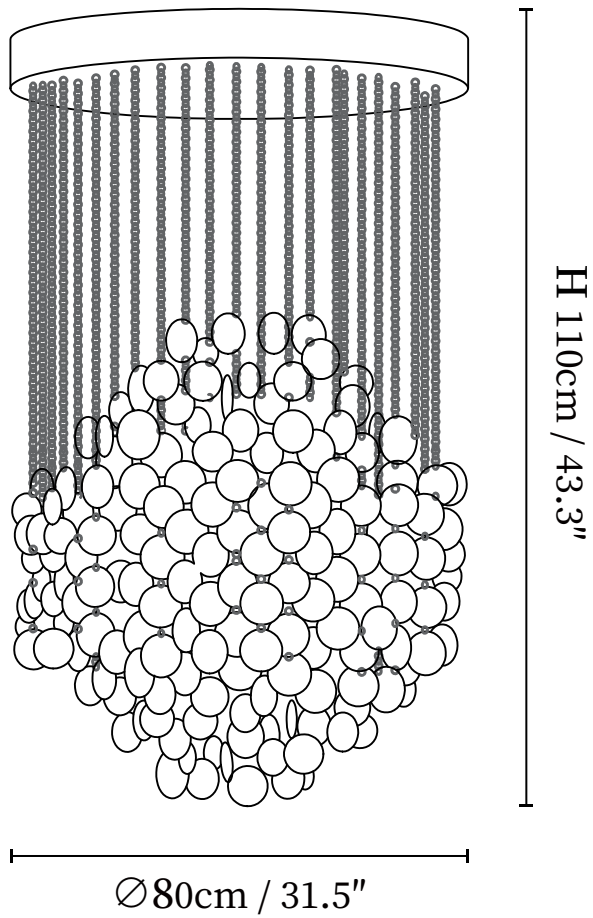

SPECIFICATION SHEET

SPECIFICATION DETAILS

*For custom options, consult factory for details

Fixture Dimensions	Ø 31.5" x H 43.3"
Light source	E26 or E27 (bulb not included)
Wattage	MAX 40W incandescent bulb or LED equivalent.
Voltage	AC 110-240V
Mounting	Hardwired.
Dimming	Compatible with dimmable bulbs (bulb not included)
Control method	Compatible with common wall switches(not included)
Finishes	White.
Shade Details	White shell.
Material	Metal, Shell.
Hanging Length	Chain lengths range between 19.7", the length can be specified according to needs

---