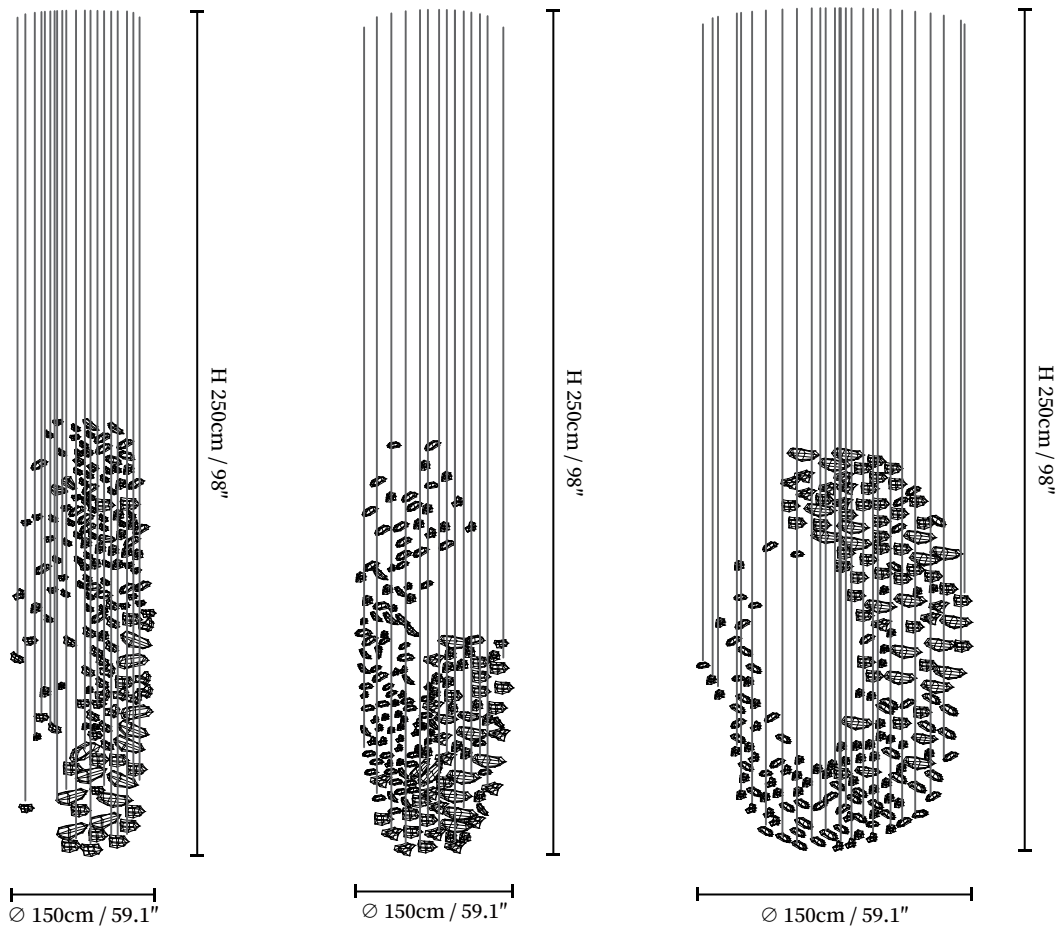

SPECIFICATION SHEET

SPECIFICATION DETAILS

*For custom options, consult factory for details

| | |
|---------------------------|--|
| Fixture Dimensions | D 59.1" x H 98" |
| Light source | Integrated LED |
| Wattage | Total power ~5 watts |
| Voltage | AC 110-240V |
| Dimming | Not supported |
| CRI(Ra) | 90+CRI |
| Mounting | Hardwired. |
| LED Rated Life | 50000 hours |
| Color Temperature | Warm Light (3000K), Neutral Light (4000K), Cool Light (6000K) |
| Control method | Compatible with common wall switches(not included) |
| Finishes | Chrome. |
| Shade Details | Black. |
| Material | Stone, Iron, Metal. |
| Wire Length | The standard length of the cord is 59" (150 cm), the length is adjustable. |