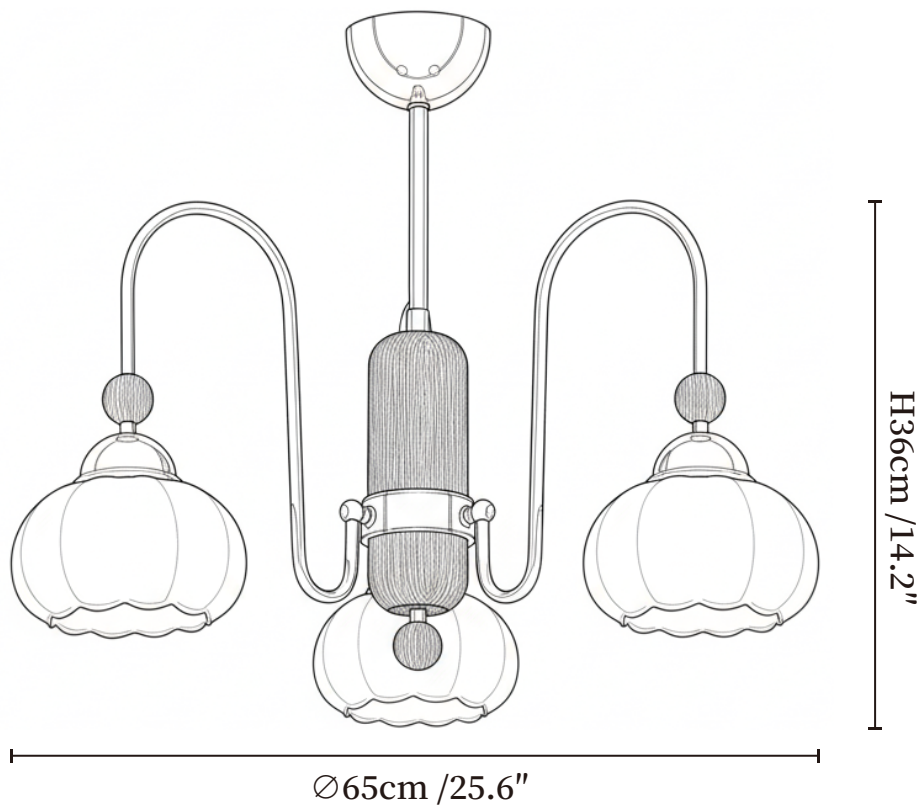

SPECIFICATION SHEET

SPECIFICATION DETAILS

*For custom options, consult factory for details

Fixture Dimensions	$\text{Ø} 25.6'' \times \text{H} 14.2''$
Light source	E26 or E27(bulb not included)
Wattage	MAX 40W incandescent bulb or LED equivalent.
Voltage	AC 110-240V
Mounting	Hardwired.
Dimming	Compatible with dimmable bulbs (bulb not included)
Control method	Compatible with common wall switches(
Finishes	Chrome, Walnut color.
Shade Details	White.
Material	Metal, Wood, Glass.
Rod Length	Suspension rod is $3.9'' + 7.9''$, and can be spliced as needed.

SPECIFICATION SHEET

SPECIFICATION DETAILS

*For custom options, consult factory for details

Fixture Dimensions	Ø 33.1" x H 15.4"
Light source	E26 or E27(bulb not included)
Wattage	MAX 40W incandescent bulb or LED equivalent.
Voltage	AC 110-240V
Mounting	Hardwired.
Dimming	Compatible with dimmable bulbs (bulb not included)
Control method	Compatible with common wall switches(
Finishes	Chrome, Walnut color.
Shade Details	White.
Material	Metal, Wood, Glass.
Rod Length	Suspension rod is 3.9" +7.9", and can be spliced as needed.

SPECIFICATION SHEET

SPECIFICATION DETAILS

*For custom options, consult factory for details

Fixture Dimensions	$\text{Ø} 37.8'' \times \text{H} 16.5''$
Light source	E26 or E27(bulb not included)
Wattage	MAX 40W incandescent bulb or LED equivalent.
Voltage	AC 110-240V
Mounting	Hardwired.
Dimming	Compatible with dimmable bulbs (bulb not included)
Control method	Compatible with common wall switches(
Finishes	Chrome, Walnut color.
Shade Details	White.
Material	Metal, Wood, Glass.
Rod Length	Suspension rod is $3.9'' + 7.9''$, and can be spliced as needed.