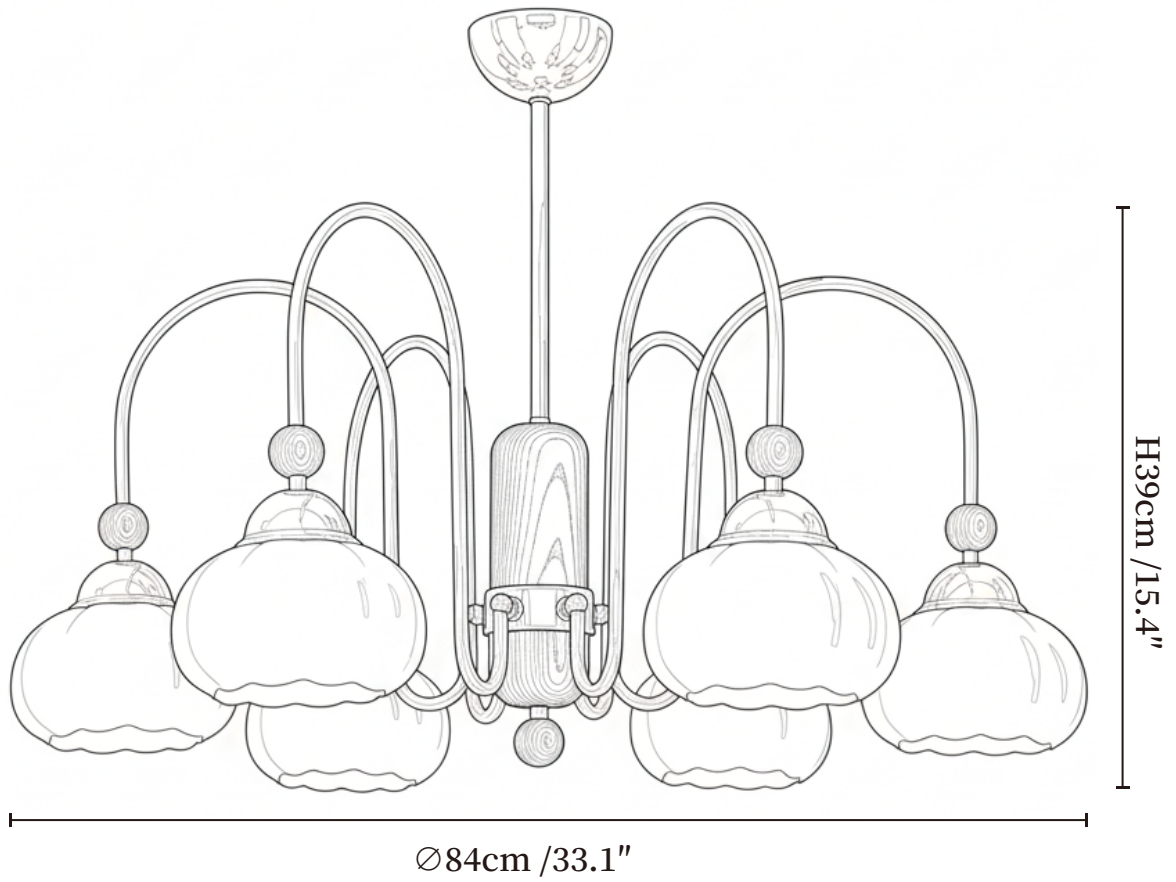

SPECIFICATION SHEET

SPECIFICATION DETAILS

*For custom options, consult factory for details

Fixture Dimensions	$\text{Ø} 25.6'' \times \text{H} 14.2''$
Light source	E26 or E27(bulb not included)
Wattage	MAX 40W incandescent bulb or LED equivalent.
Voltage	AC 110-240V
Mounting	Hardwired.
Dimming	Compatible with dimmable bulbs (bulb not included)
Control method	Compatible with common wall switches(
Finishes	Chrome, Walnut color.
Shade Details	White.
Material	Metal, Wood, Glass.
Rod Length	Suspension rod is $3.9'' + 7.9''$, and can be spliced as needed.

SPECIFICATION SHEET

SPECIFICATION DETAILS

*For custom options, consult factory for details

Fixture Dimensions	Ø 33.1" x H 15.4"
Light source	E26 or E27(bulb not included)
Wattage	MAX 40W incandescent bulb or LED equivalent.
Voltage	AC 110-240V
Mounting	Hardwired.
Dimming	Compatible with dimmable bulbs (bulb not included)
Control method	Compatible with common wall switches(
Finishes	Chrome, Walnut color.
Shade Details	White.
Material	Metal, Wood, Glass.
Rod Length	Suspension rod is 3.9" +7.9", and can be spliced as needed.

SPECIFICATION SHEET

SPECIFICATION DETAILS

*For custom options, consult factory for details

Fixture Dimensions	$\text{Ø} 37.8'' \times \text{H} 16.5''$
Light source	E26 or E27(bulb not included)
Wattage	MAX 40W incandescent bulb or LED equivalent.
Voltage	AC 110-240V
Mounting	Hardwired.
Dimming	Compatible with dimmable bulbs (bulb not included)
Control method	Compatible with common wall switches(
Finishes	Chrome, Walnut color.
Shade Details	White.
Material	Metal, Wood, Glass.
Rod Length	Suspension rod is $3.9'' + 7.9''$, and can be spliced as needed.