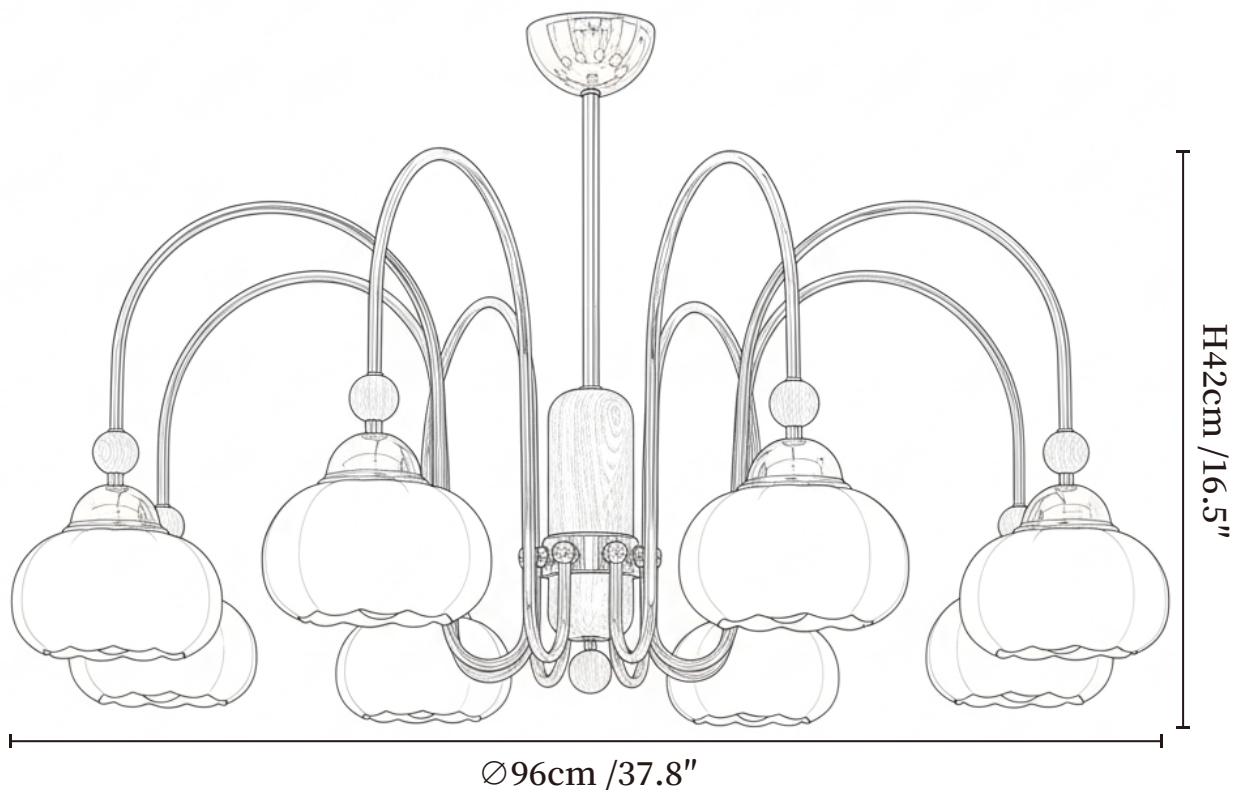

SPECIFICATION SHEET

SPECIFICATION DETAILS

*For custom options, consult factory for details

Fixture Dimensions	$\text{Ø} 25.6'' \times \text{H} 14.2''$
Light source	E26 or E27(bulb not included)
Wattage	MAX 40W incandescent bulb or LED equivalent.
Voltage	AC 110-240V
Mounting	Hardwired.
Dimming	Compatible with dimmable bulbs (bulb not included)
Control method	Compatible with common wall switches(
Finishes	Chrome, Walnut color.
Shade Details	White.
Material	Metal, Wood, Glass.
Rod Length	Suspension rod is $3.9'' + 7.9''$, and can be spliced as needed.

SPECIFICATION SHEET

SPECIFICATION DETAILS

*For custom options, consult factory for details

Fixture Dimensions	Ø 33.1" x H 15.4"
Light source	E26 or E27(bulb not included)
Wattage	MAX 40W incandescent bulb or LED equivalent.
Voltage	AC 110-240V
Mounting	Hardwired.
Dimming	Compatible with dimmable bulbs (bulb not included)
Control method	Compatible with common wall switches(
Finishes	Chrome, Walnut color.
Shade Details	White.
Material	Metal, Wood, Glass.
Rod Length	Suspension rod is 3.9" +7.9", and can be spliced as needed.

SPECIFICATION SHEET

SPECIFICATION DETAILS

*For custom options, consult factory for details

Fixture Dimensions	$\text{Ø} 37.8'' \times \text{H} 16.5''$
Light source	E26 or E27(bulb not included)
Wattage	MAX 40W incandescent bulb or LED equivalent.
Voltage	AC 110-240V
Mounting	Hardwired.
Dimming	Compatible with dimmable bulbs (bulb not included)
Control method	Compatible with common wall switches(
Finishes	Chrome, Walnut color.
Shade Details	White.
Material	Metal, Wood, Glass.
Rod Length	Suspension rod is $3.9'' + 7.9''$, and can be spliced as needed.