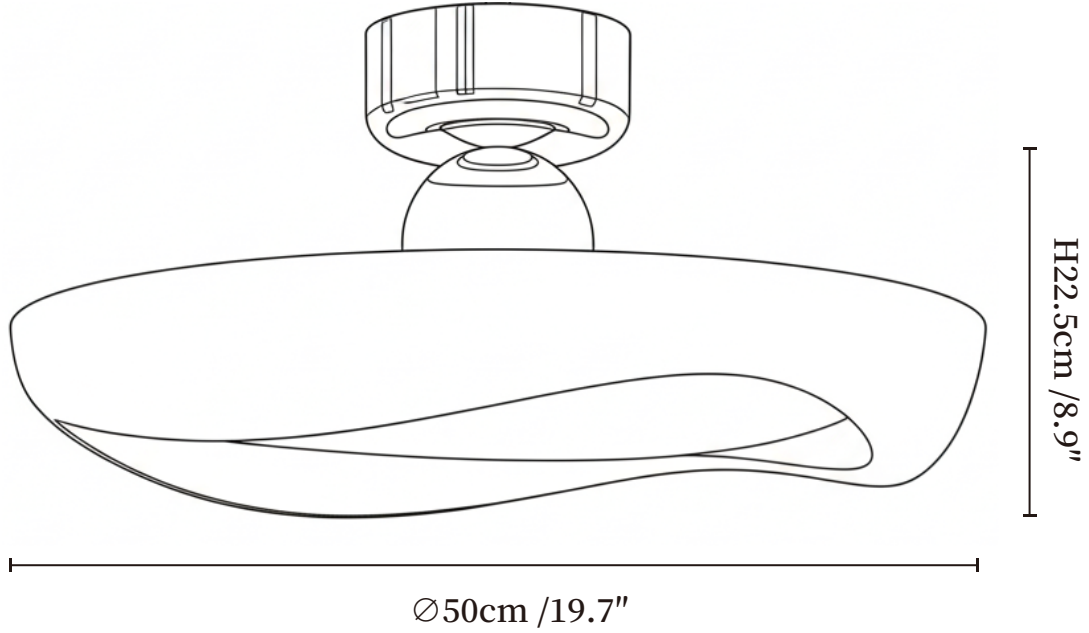

SPECIFICATION SHEET

SPECIFICATION DETAILS

*For custom options, consult factory for details

| | |
|---------------------------|---|
| Fixture Dimensions | Ø 9.8" x H 6.3" Ø 19.7" x H 8.9" |
| Light source | Integrated LED |
| Wattage | ~25W ~50W |
| Voltage | AC 110-240V |
| Dimming | Not supported |
| CRI(Ra) | 90+CRI |
| Mounting | Hardwired. |
| LED Rated Life | 30000 hours |
| Color Temperature | Warm Light (3000K), Neutral Light (4000K), Cool Light (6000K) |
| Control method | Compatible with common wall switches(not included) |
| Finishes | Yellow Travertine. |
| Shade Details | White. |
| Material | Yellow Travertine, Metal, Acrylic. |