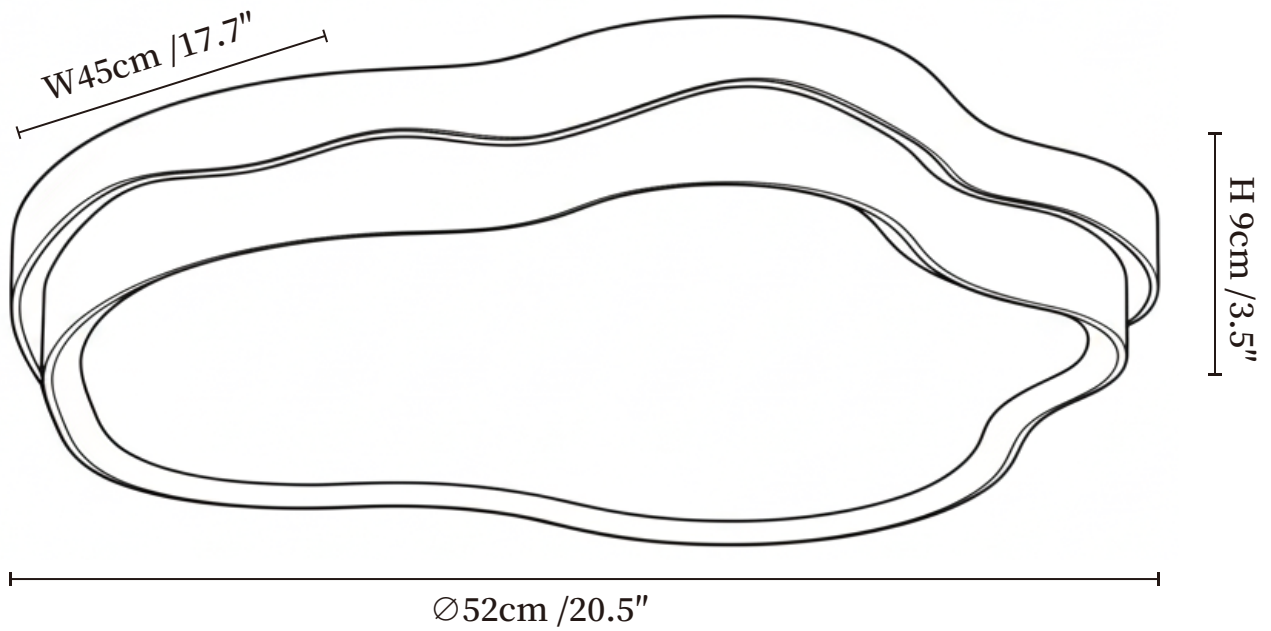

SPECIFICATION SHEET

SPECIFICATION DETAILS

*For custom options, consult factory for details

SKU	VKC22-25822-01
Fixture Dimensions	Ø 20.5" x W 17.7cm x H 3.5"
Light source	Integrated LED
Wattage	~48W
Voltage	AC 110-240V
Dimming	Not supported
CRI(Ra)	90+CRI
Mounting	Hardwired.
LED Rated Life	30000 hours
Color Temperature	Warm Light (3000K), Neutral Light (4000K), Cool Light (6000K)
Control method	Compatible with common wall switches(
Finishes	White.
Shade Details	White.
Material	Iron, PE.

SPECIFICATION SHEET

SPECIFICATION DETAILS

*For custom options, consult factory for details

Fixture Dimensions	Ø 22.8" x W 14.2cm x H 3.5"
Light source	Integrated LED
Wattage	~48W
Voltage	AC 110-240V
Dimming	Not supported
CRI(Ra)	90+CRI
Mounting	Hardwired.
LED Rated Life	30000 hours
Color Temperature	Warm Light (3000K), Neutral Light (4000K), Cool Light (6000K)
Control method	Compatible with common wall switches(
Finishes	White.
Shade Details	White.
Material	Iron, PE.