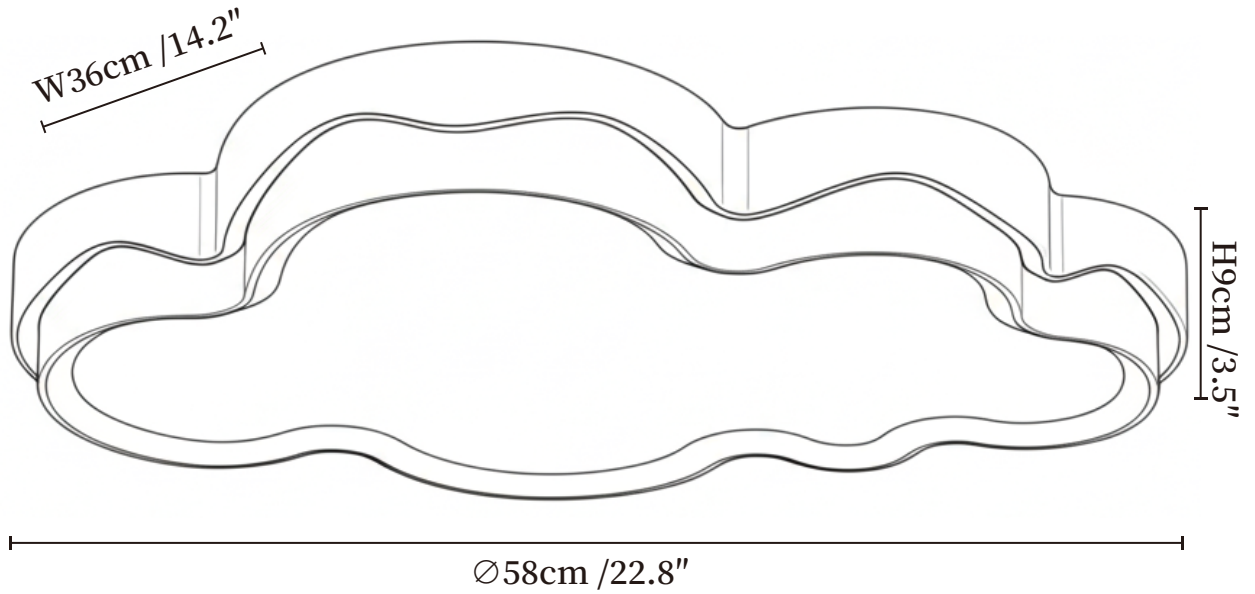

SPECIFICATION SHEET

SPECIFICATION DETAILS

*For custom options, consult factory for details

SKU	VKC22-25822-01
Fixture Dimensions	Ø 20.5" x W 17.7cm x H 3.5"
Light source	Integrated LED
Wattage	~48W
Voltage	AC 110-240V
Dimming	Not supported
CRI(Ra)	90+CRI
Mounting	Hardwired.
LED Rated Life	30000 hours
Color Temperature	Warm Light (3000K), Neutral Light (4000K), Cool Light (6000K)
Control method	Compatible with common wall switches(
Finishes	White.
Shade Details	White.
Material	Iron, PE.

SPECIFICATION SHEET

SPECIFICATION DETAILS

*For custom options, consult factory for details

Fixture Dimensions	Ø 22.8" x W 14.2cm x H 3.5"
Light source	Integrated LED
Wattage	~48W
Voltage	AC 110-240V
Dimming	Not supported
CRI(Ra)	90+CRI
Mounting	Hardwired.
LED Rated Life	30000 hours
Color Temperature	Warm Light (3000K), Neutral Light (4000K), Cool Light (6000K)
Control method	Compatible with common wall switches(
Finishes	White.
Shade Details	White.
Material	Iron, PE.