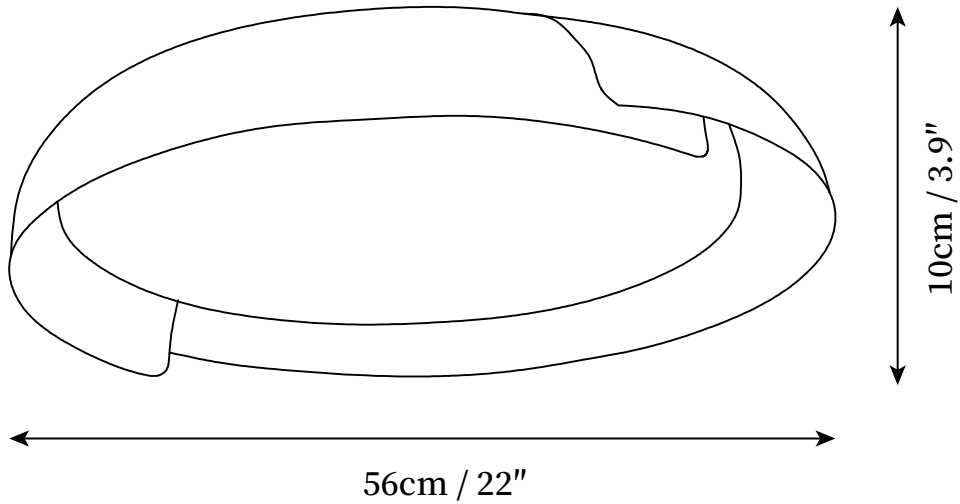

## SPECIFICATION DETAILS

\*For custom options, consult factory for details

<b>Fixture Dimensions</b>	D 18.1" x H 3.9", D 22" x H 3.9"
<b>Light source</b>	Integrated LED
<b>Wattage</b>	~27W
<b>Voltage</b>	AC 110-240V
<b>Dimming</b>	Not supported
<b>CRI(Ra)</b>	90+CRI
<b>Mounting</b>	Hardwired.
<b>LED Rated Life</b>	30000 hours
<b>Color Temperature</b>	Warm Light (3000K), Neutral Light (4000K), Cool Light (6000K)
<b>Control method</b>	Compatible with common wall switches(not included)
<b>Finishes</b>	White & Black, White & Grey, Black & Dark wood, White & Light wood
<b>Shade Details</b>	White.
<b>Material</b>	Iron, Metal, Acrylic.