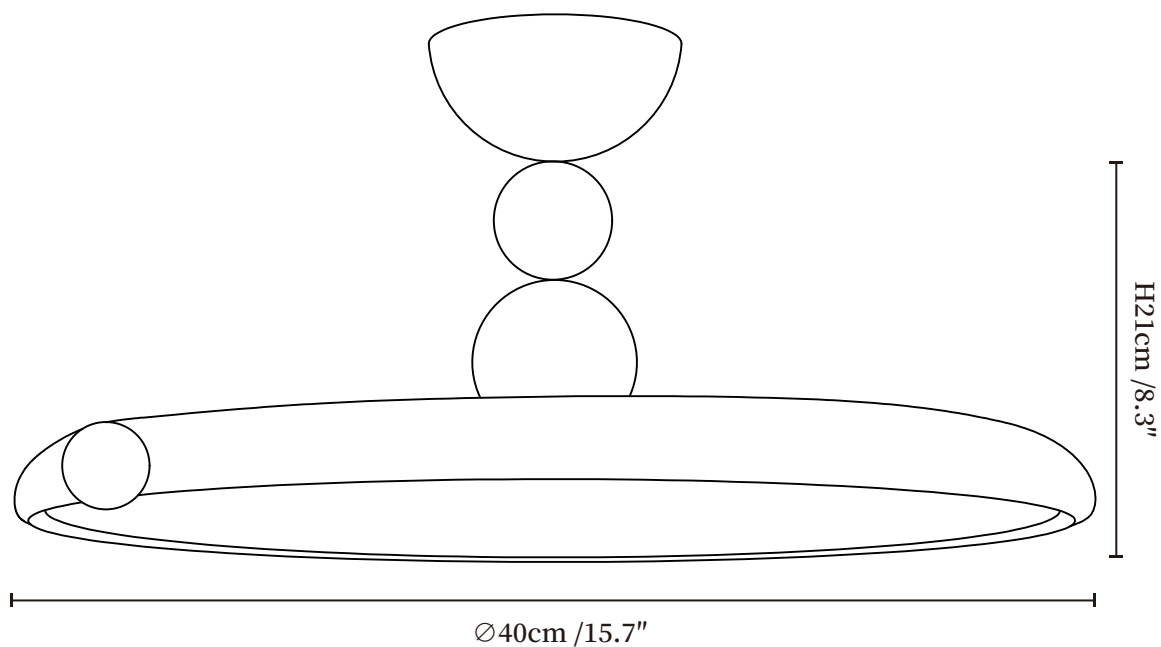

SPECIFICATION SHEET

SPECIFICATION DETAILS

*For custom options, consult factory for details

| | |
|---------------------------|---|
| Fixture Dimensions | Ø 15.7" x H 8.3" |
| Light source | Integrated LED |
| Wattage | ~36W |
| Voltage | AC 110-240V |
| Dimming | Not supported |
| CRI(Ra) | 90+CRI |
| Mounting | Hardwired. |
| LED Rated Life | 30000 hours |
| Color Temperature | Warm Light (3000K), Neutral Light (4000K), Cool Light (6000K) |
| Control method | Compatible with common wall switches(|
| Finishes | Red, Beige. |
| Shade Details | White. |
| Material | Metal, PVC. |

SPECIFICATION SHEET

SPECIFICATION DETAILS

*For custom options, consult factory for details

| | |
|---------------------------|---|
| Fixture Dimensions | Ø 15.7" x H 8.3" |
| Light source | Integrated LED |
| Wattage | ~48W |
| Voltage | AC 110-240V |
| Dimming | Not supported |
| CRI(Ra) | 90+CRI |
| Mounting | Hardwired. |
| LED Rated Life | 30000 hours |
| Color Temperature | Warm Light (3000K), Neutral Light (4000K), Cool Light (6000K) |
| Control method | Compatible with common wall switches (|
| Finishes | Red, Beige. |
| Shade Details | White. |
| Material | Metal, PVC. |