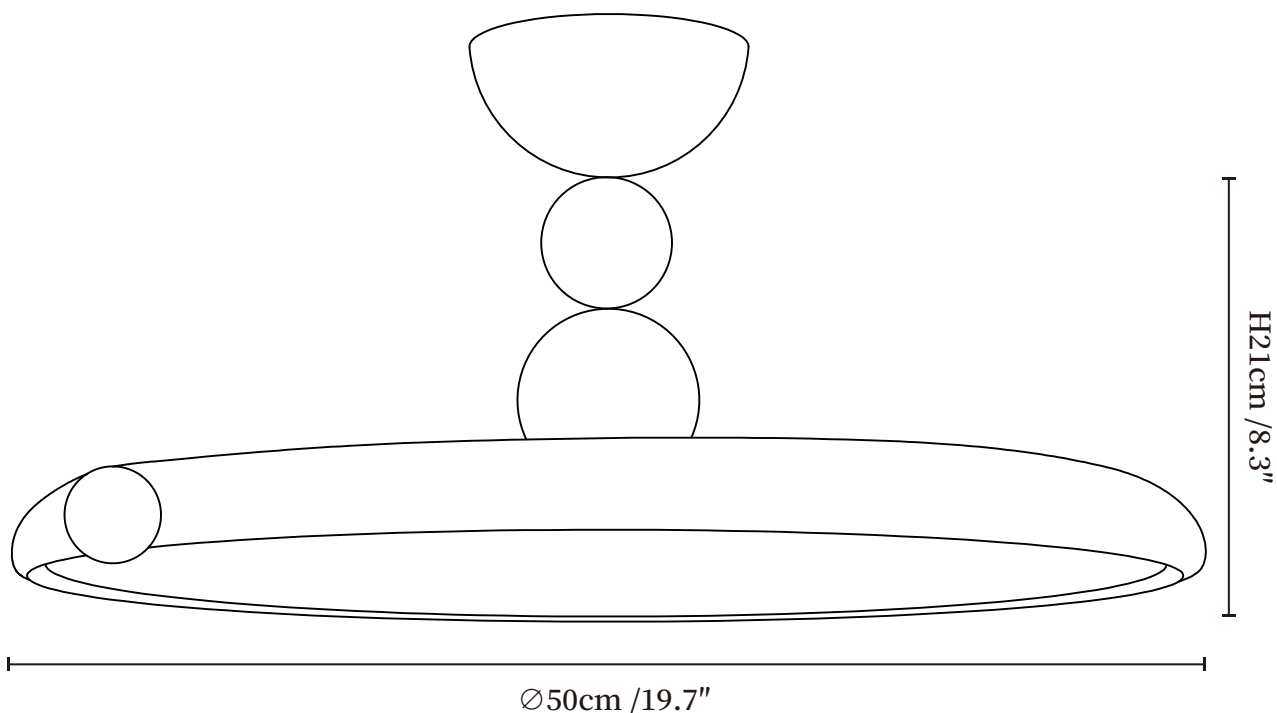

SPECIFICATION SHEET

SPECIFICATION DETAILS

*For custom options, consult factory for details

| | |
|---------------------------|---|
| Fixture Dimensions | Ø 15.7" x H 8.3" |
| Light source | Integrated LED |
| Wattage | ~36W |
| Voltage | AC 110-240V |
| Dimming | Not supported |
| CRI(Ra) | 90+CRI |
| Mounting | Hardwired. |
| LED Rated Life | 30000 hours |
| Color Temperature | Warm Light (3000K), Neutral Light (4000K), Cool Light (6000K) |
| Control method | Compatible with common wall switches(|
| Finishes | Red, Beige. |
| Shade Details | White. |
| Material | Metal, PVC. |

SPECIFICATION SHEET

SPECIFICATION DETAILS

*For custom options, consult factory for details

| | |
|---------------------------|---|
| Fixture Dimensions | Ø 15.7" x H 8.3" |
| Light source | Integrated LED |
| Wattage | ~48W |
| Voltage | AC 110-240V |
| Dimming | Not supported |
| CRI(Ra) | 90+CRI |
| Mounting | Hardwired. |
| LED Rated Life | 30000 hours |
| Color Temperature | Warm Light (3000K), Neutral Light (4000K), Cool Light (6000K) |
| Control method | Compatible with common wall switches (|
| Finishes | Red, Beige. |
| Shade Details | White. |
| Material | Metal, PVC. |