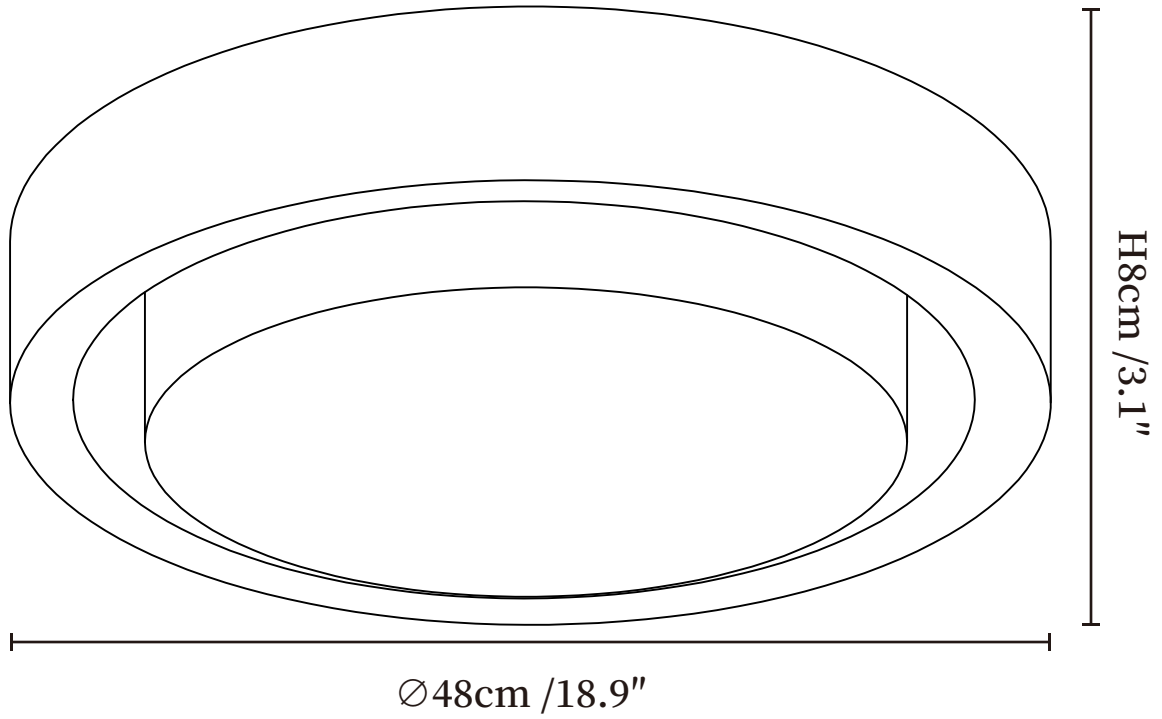

## SPECIFICATION DETAILS

\*For custom options, consult factory for details

<b>Fixture Dimensions</b>	$\varnothing 13'' \times H 3.1'' \varnothing 15'' \times H 3.1'' \varnothing 18.9'' \times H 3.1''$
<b>Light source</b>	Integrated LED
<b>Wattage</b>	~15W
<b>Voltage</b>	AC 110-240V
<b>Dimming</b>	Not supported
<b>CRI(Ra)</b>	90+CRI
<b>Mounting</b>	Hardwired.
<b>LED Rated Life</b>	30000 hours
<b>Color Temperature</b>	Warm Light (3000K), Neutral Light (4000K), Cool Light (6000K)
<b>Control method</b>	Compatible with common wall switches (not included)
<b>Finishes</b>	Walnut Wood Grain Hydrographic Transfer, Natural Wood Grain Hydrographic Transfer.
<b>Shade Details</b>	White.
<b>Material</b>	Metal, Acrylic.