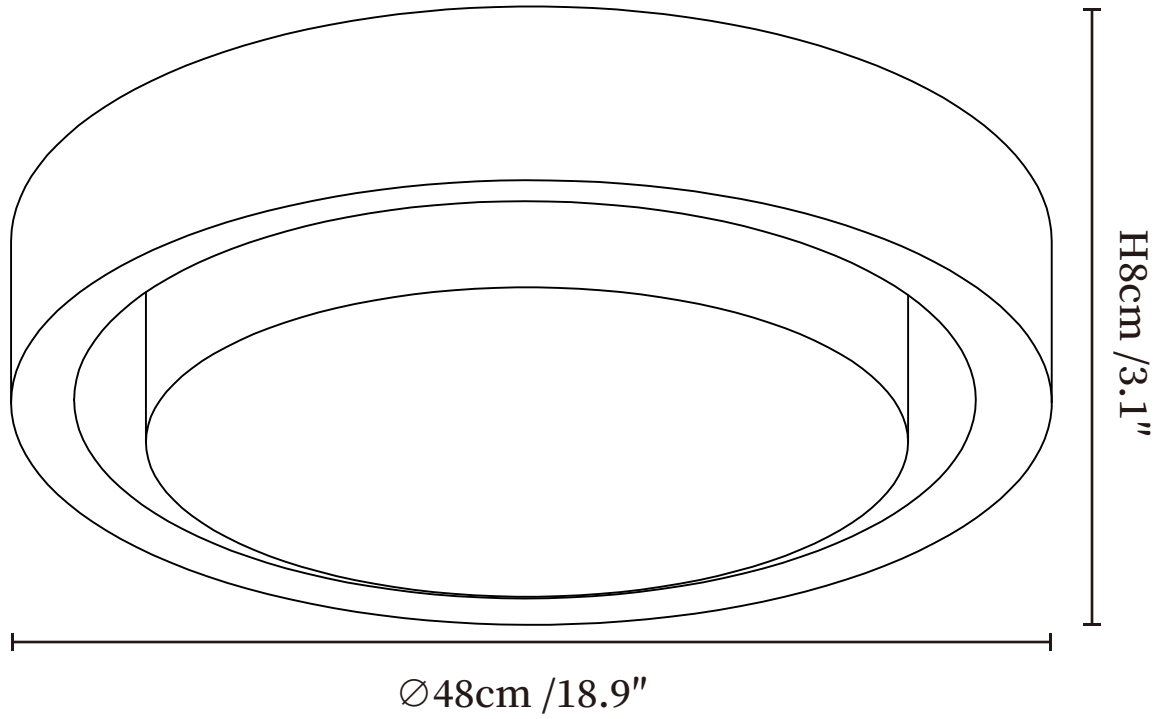

## SPECIFICATION DETAILS

\*For custom options, consult factory for details

<b>Fixture Dimensions</b>	Ø 13" x H 3.1" / Ø 15" x H 3.1" / Ø 18.9" x H 3.1"
<b>Light source</b>	Integrated LED
<b>Wattage</b>	~15W
<b>Voltage</b>	AC 110-240V
<b>Dimming</b>	Not supported
<b>CRI(Ra)</b>	90+CRI
<b>Mounting</b>	Hardwired.
<b>LED Rated Life</b>	30000 hours
<b>Color Temperature</b>	Warm Light (3000K), Neutral Light (4000K), Cool Light (6000K)
<b>Control method</b>	Compatible with common wall switches (not included)
<b>Finishes</b>	Walnut Wood Grain Hydrographic Transfer, Natural Wood Grain Hydrographic Transfer.
<b>Shade Details</b>	White.
<b>Material</b>	Metal, Acrylic.