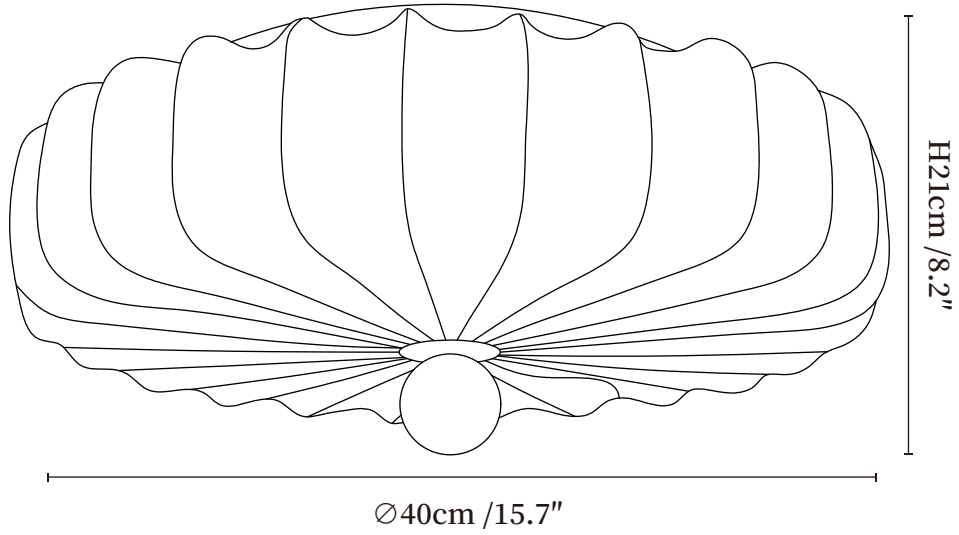

SPECIFICATION SHEET

SPECIFICATION DETAILS

*For custom options, consult factory for details

Fixture Dimensions	Ø 15.7" x H 8.2" Ø 19.7" x H 8.7" Ø 23.6" x H 8.7"
Light source	Integrated LED
Wattage	~15W
Voltage	AC 110-240V
Dimming	Not supported
CRI(Ra)	90+CRI
Mounting	Hardwired.
LED Rated Life	30000 hours
Color Temperature	Warm Light (3000K), Neutral Light (4000K), Cool Light (6000K)
Control method	Compatible with common wall switches(not included)
Finishes	Walnut color.
Shade Details	White.
Material	Iron, Silk, Wood.