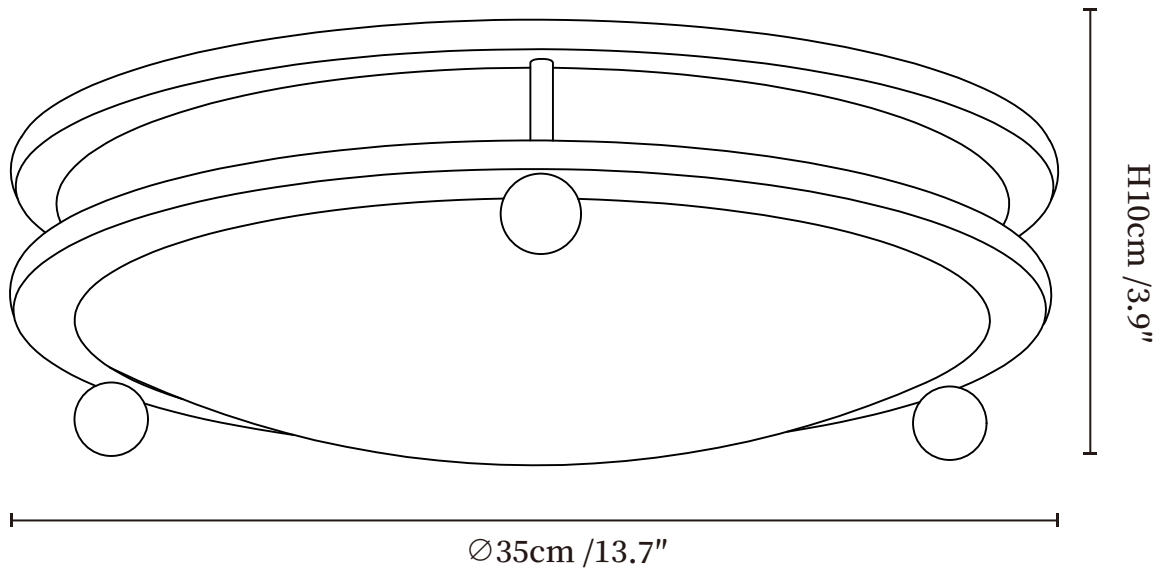

SPECIFICATION SHEET

SPECIFICATION DETAILS

*For custom options, consult factory for details

Fixture Dimensions	Ø 13.7" x H 3.9" / Ø 15.7" x H 3.9"
Light source	Integrated LED
Wattage	~27W~36W
Voltage	AC 110-240V
Dimming	Not supported
CRI(Ra)	90+CRI
Mounting	Hardwired.
LED Rated Life	30000 hours
Color Temperature	Warm Light (3000K), Neutral Light (4000K), Cool Light (6000K)
Control method	Compatible with common wall switches (not included)
Finishes	Beige.
Shade Details	White.
Material	Metal, Acrylic.

SPECIFICATION SHEET

SPECIFICATION DETAILS

*For custom options, consult factory for details

Fixture Dimensions	$\text{Ø} 13.7'' \times \text{H} 3.9'' \text{Ø} 15.7'' \times \text{H} 3.9''$
Light source	Integrated LED
Wattage	~27W~36W
Voltage	AC 110-240V
Dimming	Not supported
CRI(Ra)	90+CRI
Mounting	Hardwired.
LED Rated Life	30000 hours
Color Temperature	Warm Light (3000K), Neutral Light (4000K), Cool Light (6000K)
Control method	Compatible with common wall switches (not included)
Finishes	Beige.
Shade Details	White.
Material	Metal, Acrylic.