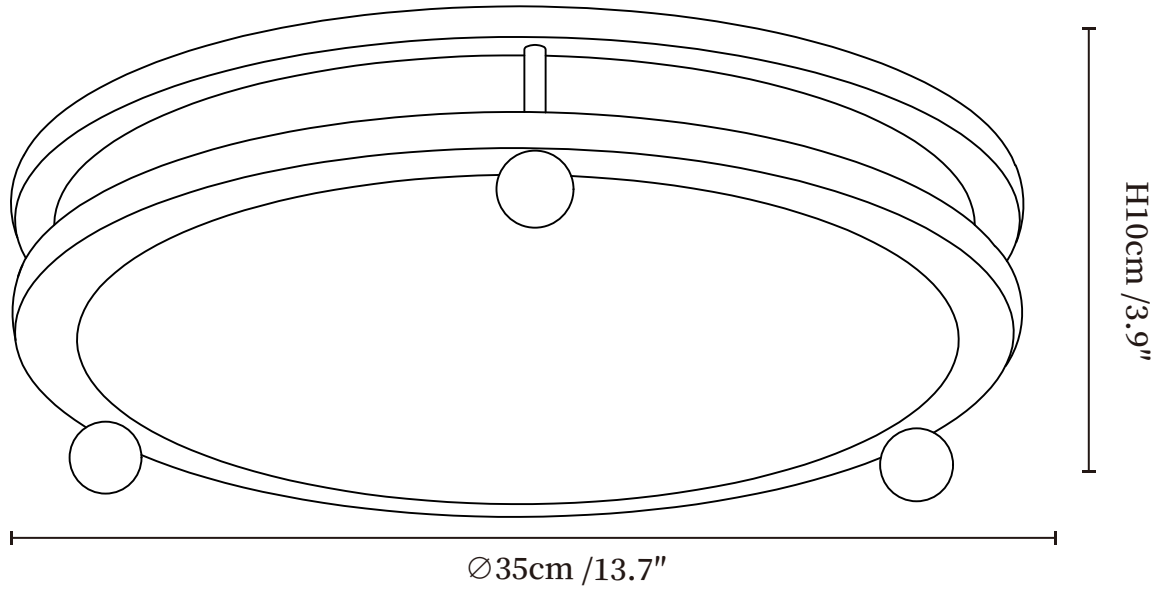

SPECIFICATION SHEET

SPECIFICATION DETAILS

*For custom options, consult factory for details

Fixture Dimensions	Ø 13.7" x H 3.9" / Ø 15.7" x H 3.9"
Light source	Integrated LED
Wattage	~27W~36W
Voltage	AC 110-240V
Dimming	Not supported
CRI(Ra)	90+CRI
Mounting	Hardwired.
LED Rated Life	30000 hours
Color Temperature	Warm Light (3000K), Neutral Light (4000K), Cool Light (6000K)
Control method	Compatible with common wall switches (not included)
Finishes	Beige.
Shade Details	White.
Material	Metal, Acrylic.

SPECIFICATION SHEET

SPECIFICATION DETAILS

*For custom options, consult factory for details

Fixture Dimensions	$\text{Ø} 13.7'' \times \text{H} 3.9'' \text{Ø} 15.7'' \times \text{H} 3.9''$
Light source	Integrated LED
Wattage	~27W~36W
Voltage	AC 110-240V
Dimming	Not supported
CRI(Ra)	90+CRI
Mounting	Hardwired.
LED Rated Life	30000 hours
Color Temperature	Warm Light (3000K), Neutral Light (4000K), Cool Light (6000K)
Control method	Compatible with common wall switches (not included)
Finishes	Beige.
Shade Details	White.
Material	Metal, Acrylic.