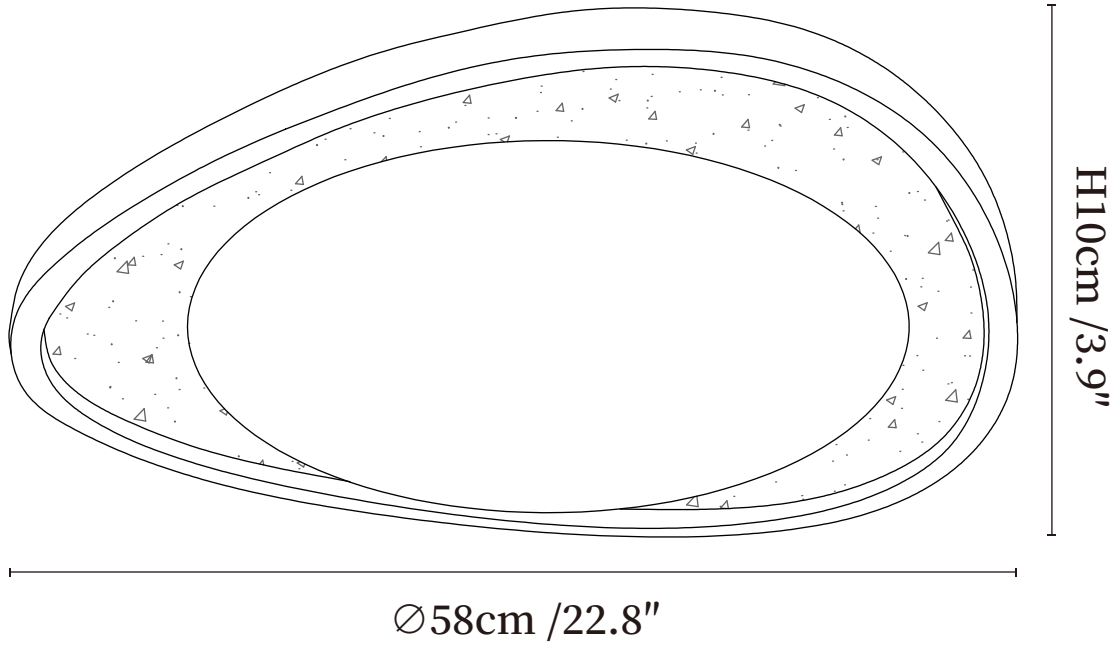

SPECIFICATION SHEET

SPECIFICATION DETAILS

*For custom options, consult factory for details

Fixture Dimensions	Ø 22.8" x H 3.9"
Light source	Integrated LED
Wattage	~52W
Voltage	AC 110-240V
Dimming	Not supported
CRI(Ra)	90+CRI
Mounting	Hardwired.
LED Rated Life	30000 hours
Color Temperature	Warm Light (3000K), Neutral Light (4000K), Cool Light (6000K)
Control method	Compatible with common wall switches(not included)
Finishes	Yellow Travertine, Walnut Wood.
Shade Details	White.
Material	Yellow Travertine, Acrylic, Wood.