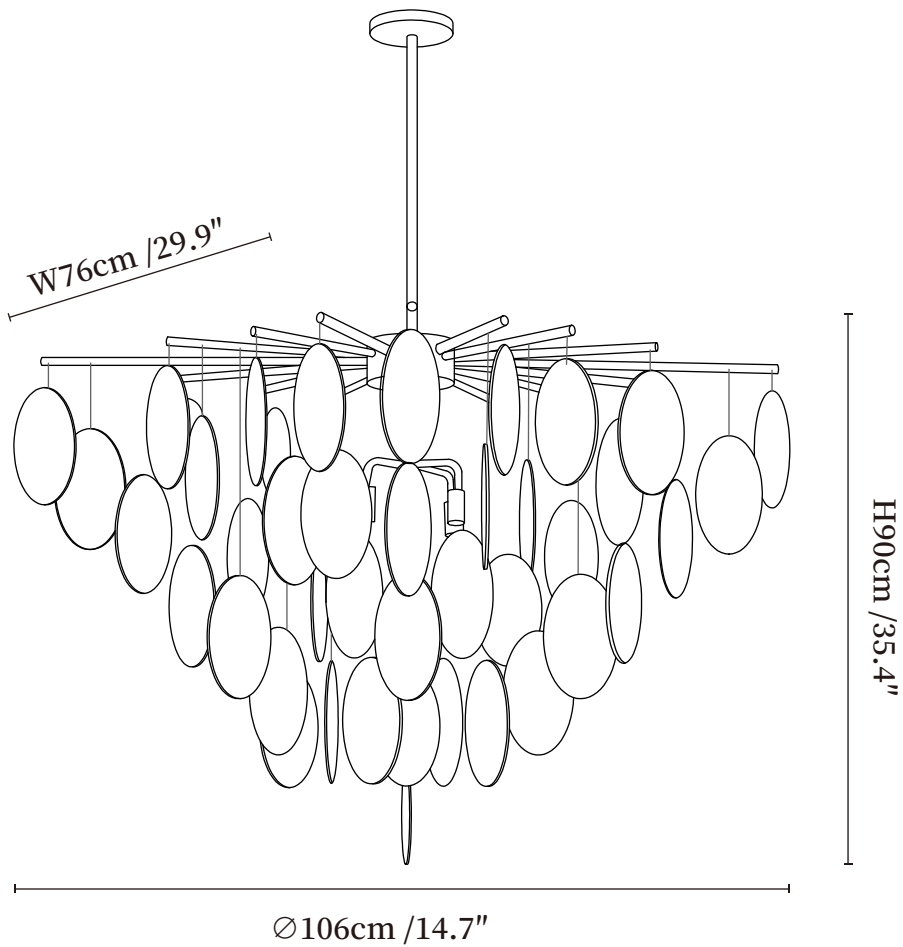

# SPECIFICATION SHEET

---

## SPECIFICATION DETAILS

\*For custom options, consult factory for details

---

<b>Fixture Dimensions</b>	Ø 41.7" x W 29.9" x H 35.4"
<b>Light source</b>	E14 (bulb not included)
<b>Wattage</b>	MAX 40W incandescent bulb or LED equivalent.
<b>Voltage</b>	AC 110-240V
<b>Mounting</b>	Hardwired.
<b>Dimming</b>	Compatible with dimmable bulbs (bulb not included)
<b>Control method</b>	Compatible with common wall switches(not included)
<b>Finishes</b>	Black.
<b>Shade Details</b>	White, Grey.
<b>Material</b>	Metal, Glass.
<b>Rod Length</b>	Suspension rod is 19.7", and can be spliced as needed.