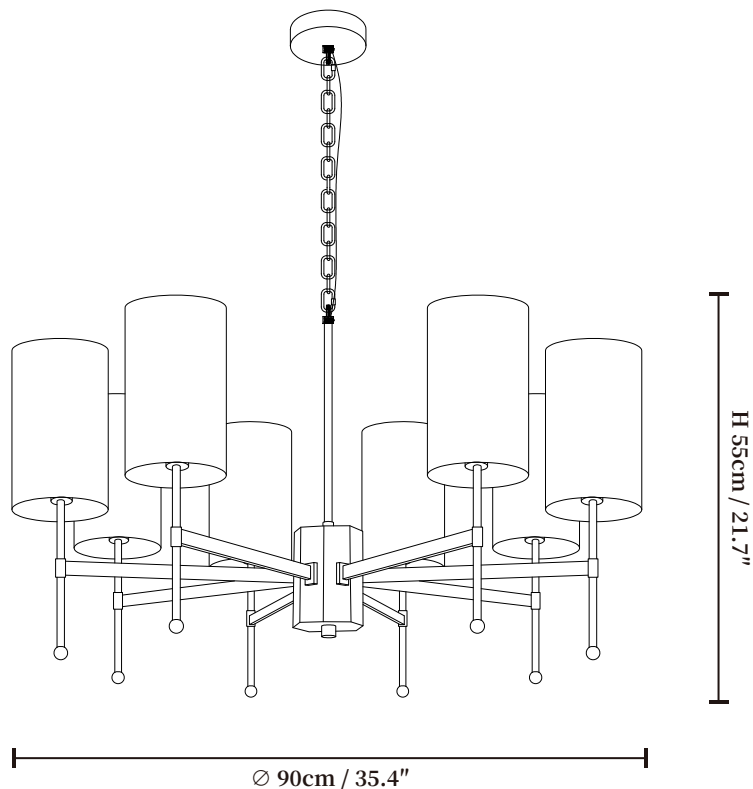

SPECIFICATION SHEET

SPECIFICATION DETAILS

*For custom options, consult factory for details

Fixture Dimensions	Ø 23.6" x H 19.7"
Light source	E14 (bulb not included)
Wattage	MAX 15W incandescent bulb or LED equivalent.
Voltage	AC 110-240V
Mounting	Hardwired.
Dimming	Compatible with dimmable bulbs (bulb not included)
Control method	Compatible with common wall switches(not included)
Finishes	Brass
Shade Details	White
Material	Metal, Brass, Fabric
Hanging Length	Chain lengths range between 11.8", the length can be specified according to needs

SPECIFICATION SHEET

SPECIFICATION DETAILS

*For custom options, consult factory for details

Fixture Dimensions	Ø 29.5" x H 21.7"
Light source	E14 (bulb not included)
Wattage	MAX 15W incandescent bulb or LED equivalent.
Voltage	AC 110-240V
Mounting	Hardwired.
Dimming	Compatible with dimmable bulbs (bulb not included)
Control method	Compatible with common wall switches (not included)
Finishes	Brass
Shade Details	White
Material	Metal, Brass, Fabric
Hanging Length	Chain lengths range between 11.8", the length can be specified according to needs

SPECIFICATION SHEET

SPECIFICATION DETAILS

*For custom options, consult factory for details

Fixture Dimensions	Ø 35.4" x H 21.7"
Light source	E14 (bulb not included)
Wattage	MAX 15W incandescent bulb or LED equivalent.
Voltage	AC 110-240V
Mounting	Hardwired.
Dimming	Compatible with dimmable bulbs (bulb not included)
Control method	Compatible with common wall switches (not included)
Finishes	Brass
Shade Details	White
Material	Metal, Brass, Fabric
Hanging Length	Chain lengths range between 11.8", the length can be specified according to needs