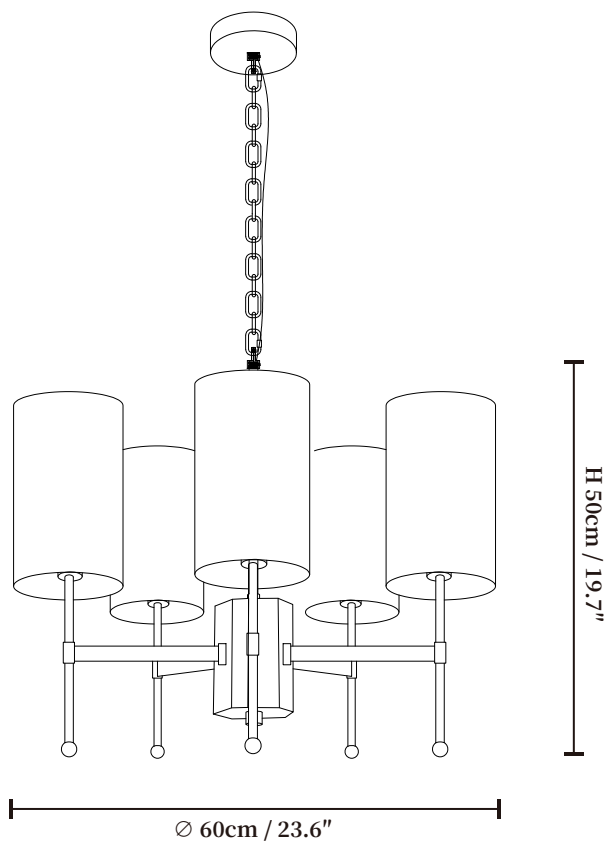

SPECIFICATION SHEET

SPECIFICATION DETAILS

*For custom options, consult factory for details

Fixture Dimensions	Ø 23.6" x H 19.7"
Light source	E14 (bulb not included)
Wattage	MAX 15W incandescent bulb or LED equivalent.
Voltage	AC 110-240V
Mounting	Hardwired.
Dimming	Compatible with dimmable bulbs (bulb not included)
Control method	Compatible with common wall switches(not included)
Finishes	Brass
Shade Details	White
Material	Metal, Brass, Fabric
Hanging Length	Chain lengths range between 11.8", the length can be specified according to needs

SPECIFICATION SHEET

SPECIFICATION DETAILS

*For custom options, consult factory for details

Fixture Dimensions	Ø 29.5" x H 21.7"
Light source	E14 (bulb not included)
Wattage	MAX 15W incandescent bulb or LED equivalent.
Voltage	AC 110-240V
Mounting	Hardwired.
Dimming	Compatible with dimmable bulbs (bulb not included)
Control method	Compatible with common wall switches (not included)
Finishes	Brass
Shade Details	White
Material	Metal, Brass, Fabric
Hanging Length	Chain lengths range between 11.8", the length can be specified according to needs

SPECIFICATION SHEET

SPECIFICATION DETAILS

*For custom options, consult factory for details

Fixture Dimensions	Ø 35.4" x H 21.7"
Light source	E14 (bulb not included)
Wattage	MAX 15W incandescent bulb or LED equivalent.
Voltage	AC 110-240V
Mounting	Hardwired.
Dimming	Compatible with dimmable bulbs (bulb not included)
Control method	Compatible with common wall switches (not included)
Finishes	Brass
Shade Details	White
Material	Metal, Brass, Fabric
Hanging Length	Chain lengths range between 11.8", the length can be specified according to needs