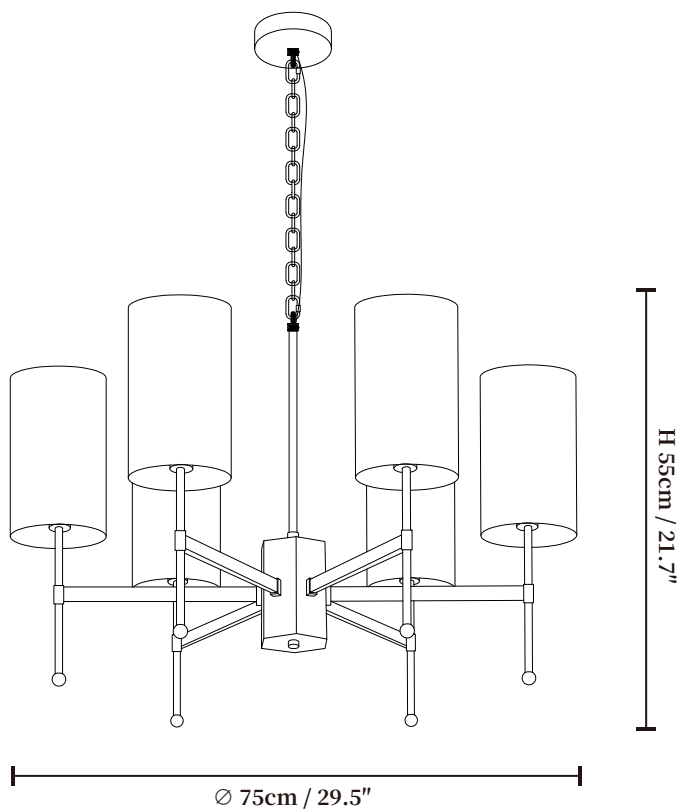

SPECIFICATION SHEET

SPECIFICATION DETAILS

*For custom options, consult factory for details

Fixture Dimensions	Ø 23.6" x H 19.7"
Light source	E14 (bulb not included)
Wattage	MAX 15W incandescent bulb or LED equivalent.
Voltage	AC 110-240V
Mounting	Hardwired.
Dimming	Compatible with dimmable bulbs (bulb not included)
Control method	Compatible with common wall switches(not included)
Finishes	Brass
Shade Details	White
Material	Metal, Brass, Fabric
Hanging Length	Chain lengths range between 11.8", the length can be specified according to needs

SPECIFICATION SHEET

SPECIFICATION DETAILS

*For custom options, consult factory for details

Fixture Dimensions	Ø 29.5" x H 21.7"
Light source	E14 (bulb not included)
Wattage	MAX 15W incandescent bulb or LED equivalent.
Voltage	AC 110-240V
Mounting	Hardwired.
Dimming	Compatible with dimmable bulbs (bulb not included)
Control method	Compatible with common wall switches (not included)
Finishes	Brass
Shade Details	White
Material	Metal, Brass, Fabric
Hanging Length	Chain lengths range between 11.8", the length can be specified according to needs

SPECIFICATION SHEET

SPECIFICATION DETAILS

*For custom options, consult factory for details

Fixture Dimensions	Ø 35.4" x H 21.7"
Light source	E14 (bulb not included)
Wattage	MAX 15W incandescent bulb or LED equivalent.
Voltage	AC 110-240V
Mounting	Hardwired.
Dimming	Compatible with dimmable bulbs (bulb not included)
Control method	Compatible with common wall switches (not included)
Finishes	Brass
Shade Details	White
Material	Metal, Brass, Fabric
Hanging Length	Chain lengths range between 11.8", the length can be specified according to needs