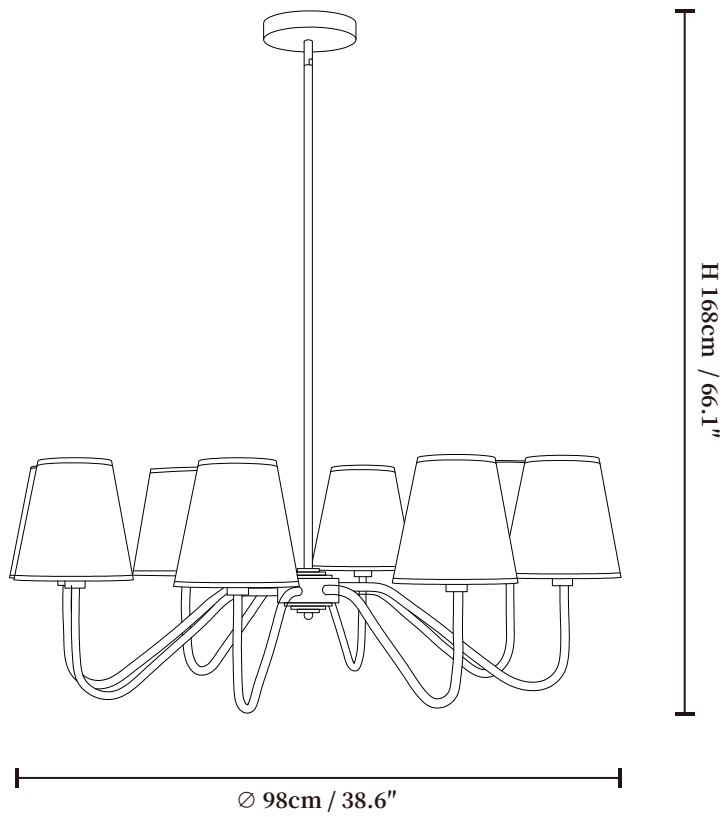

SPECIFICATION SHEET

SPECIFICATION DETAILS

*For custom options, consult factory for details

Fixture Dimensions	Ø 30.7" x H 66.1"
Light source	E26 or E27 (bulb not included)
Wattage	MAX 40W incandescent bulb or LED equivalent.
Voltage	AC 110-240V
Mounting	Hardwired.
Dimming	Compatible with dimmable bulbs (bulb not included)
Control method	Compatible with common wall switches (not included)
Finishes	Brass
Shade Details	White
Material	Metal, Brass, Fabric
Rod Length	Suspension rod is 59.1", and can be spliced as needed.

SPECIFICATION SHEET

SPECIFICATION DETAILS

*For custom options, consult factory for details

Fixture Dimensions	Ø 38.6" x H 66.1"
Light source	E26 or E27 (bulb not included)
Wattage	MAX 40W incandescent bulb or LED equivalent.
Voltage	AC 110-240V
Mounting	Hardwired.
Dimming	Compatible with dimmable bulbs (bulb not included)
Control method	Compatible with common wall switches(not included)
Finishes	Brass
Shade Details	White
Material	Metal, Brass, Fabric
Rod Length	Suspension rod is 59.1", and can be spliced as needed.