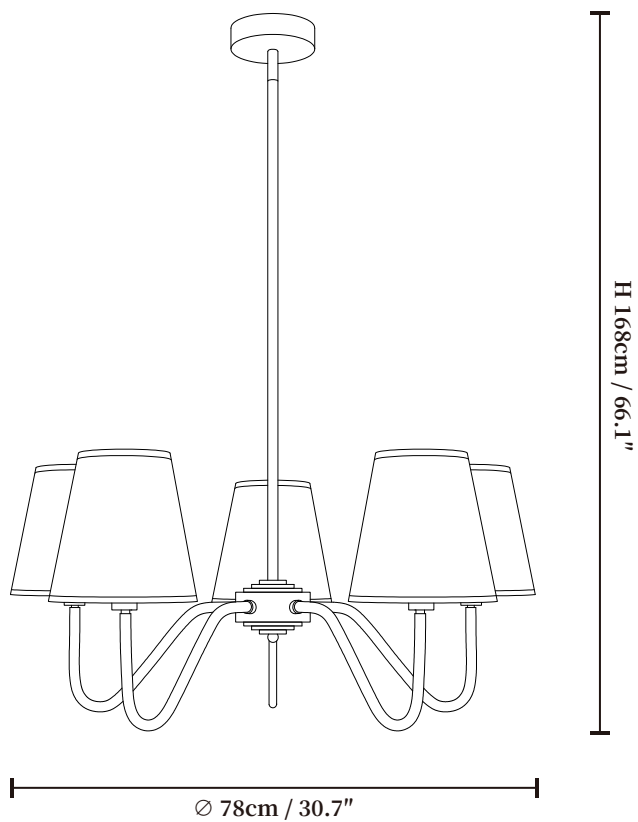

SPECIFICATION SHEET

SPECIFICATION DETAILS

*For custom options, consult factory for details

Fixture Dimensions	Ø 30.7" x H 66.1"
Light source	E26 or E27 (bulb not included)
Wattage	MAX 40W incandescent bulb or LED equivalent.
Voltage	AC 110-240V
Mounting	Hardwired.
Dimming	Compatible with dimmable bulbs (bulb not included)
Control method	Compatible with common wall switches (not included)
Finishes	Brass
Shade Details	White
Material	Metal, Brass, Fabric
Rod Length	Suspension rod is 59.1", and can be spliced as needed.

SPECIFICATION SHEET

SPECIFICATION DETAILS

*For custom options, consult factory for details

Fixture Dimensions	Ø 38.6" x H 66.1"
Light source	E26 or E27 (bulb not included)
Wattage	MAX 40W incandescent bulb or LED equivalent.
Voltage	AC 110-240V
Mounting	Hardwired.
Dimming	Compatible with dimmable bulbs (bulb not included)
Control method	Compatible with common wall switches(not included)
Finishes	Brass
Shade Details	White
Material	Metal, Brass, Fabric
Rod Length	Suspension rod is 59.1", and can be spliced as needed.