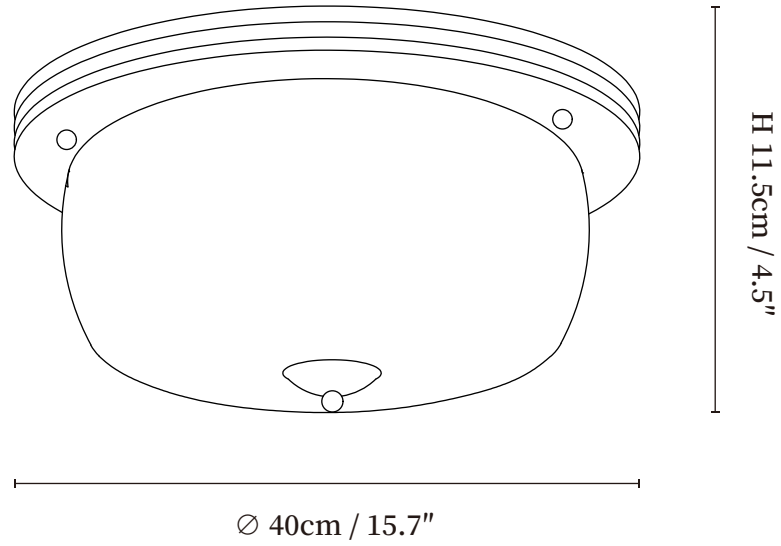

SPECIFICATION SHEET

SPECIFICATION DETAILS

*For custom options, consult factory for details

Fixture Dimensions	Ø 15.7" x H 4.5"
Light source	Integrated LED
Wattage	~36W
Voltage	AC 110-240V
Dimming	Not supported
CRI(Ra)	90+CRI
Mounting	Hardwired.
LED Rated Life	30000 hours
Color Temperature	Warm Light (3000K), Neutral Light (4000K), Cool Light (6000K)
Control method	Compatible with common wall switches(not included)
Finishes	Walnut Wood Grain Hydroprinting.
Shade Details	White, Coffee.
Material	Metal, Glass.