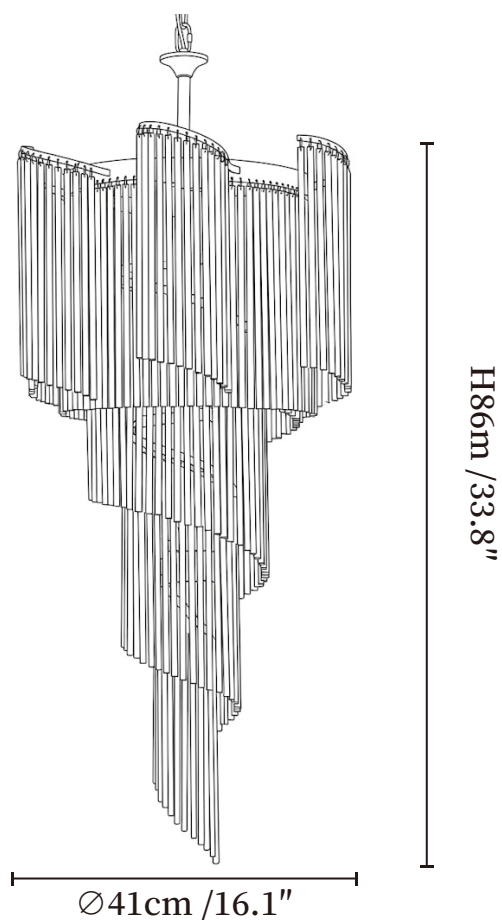

SPECIFICATION SHEET

SPECIFICATION DETAILS

*For custom options, consult factory for details

Fixture Dimensions	Ø 16.1" x H 33.8"
Light source	E12 or E14 (bulb not included)
Wattage	MAX 15W incandescent bulb or LED equivalent.
Voltage	AC 110-240V
Mounting	Hardwired.
Dimming	Compatible with dimmable bulbs (bulb not included)
Control method	Compatible with common wall switches (not included)
Finishes	Gold.
Shade Details	Clear.
Material	Metal, Glass.
Hanging Length	Chain lengths range between 19.7", the length can be specified according to needs