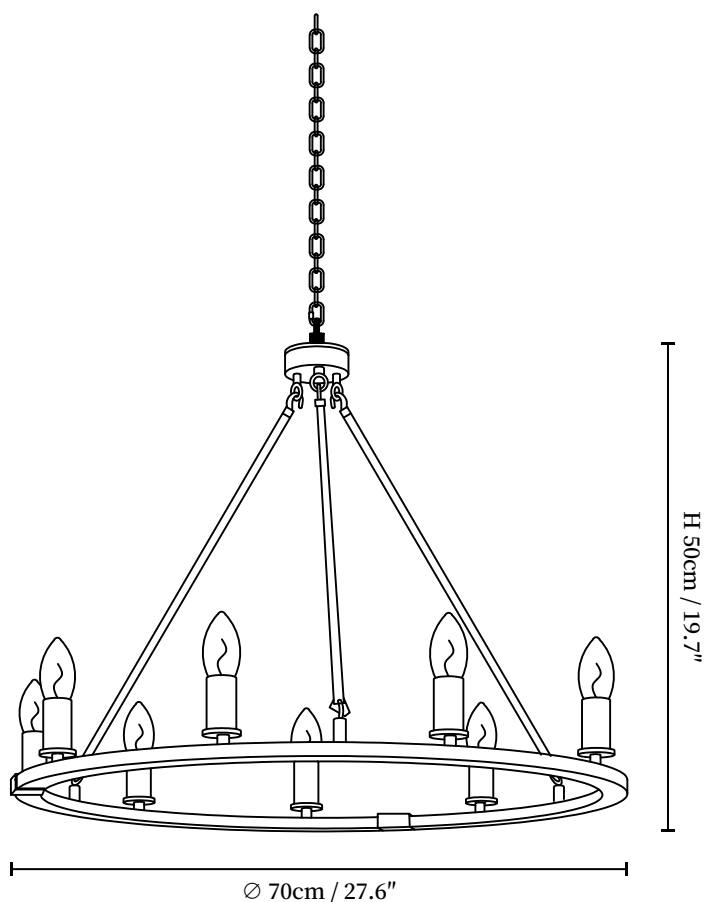

SPECIFICATION SHEET

SPECIFICATION DETAILS

*For custom options, consult factory for details

| | |
|---------------------------|---|
| Fixture Dimensions | D 27.6" x H 19.7" |
| Light source | E14 (bulb not included) |
| Wattage | MAX 15W incandescent bulb or LED equivalent. |
| Voltage | AC 110-240V |
| Mounting | Hardwired. |
| Dimming | Compatible with dimmable bulbs (bulb not included) |
| Control method | Compatible with common wall switches (not included) |
| Finishes | Black. |
| Shade Details | Clear Glass. |
| Material | Metal. |
| Hanging Length | Chain lengths range between 11.8", the length can be specified according to needs |
