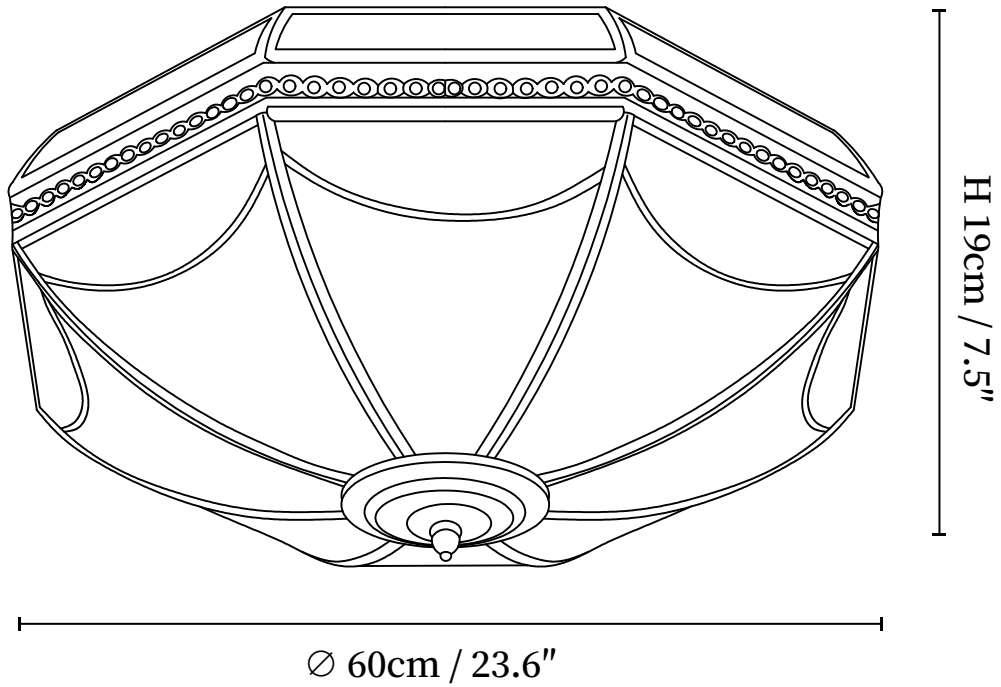

## SPECIFICATION DETAILS

\*For custom options, consult factory for details

<b>Fixture Dimensions</b>	D 13.8" x H 7.1" (3 bulbs), D 17.7" x H 7.1" (4 bulbs) D 23.6" x H 7.5" (6 bulbs)
<b>Light source</b>	E26 or E27 (bulb not included)
<b>Wattage</b>	MAX 40W incandescent bulb or LED equivalent.
<b>Voltage</b>	AC 110-240V
<b>Mounting</b>	Hardwired.
<b>Dimming</b>	Please purchase dimmable light bulbs separately.
<b>Control method</b>	Compatible with common wall switches(not included)
<b>Finishes</b>	Brass.
<b>Shade Details</b>	White.
<b>Material</b>	Brass, Glass.