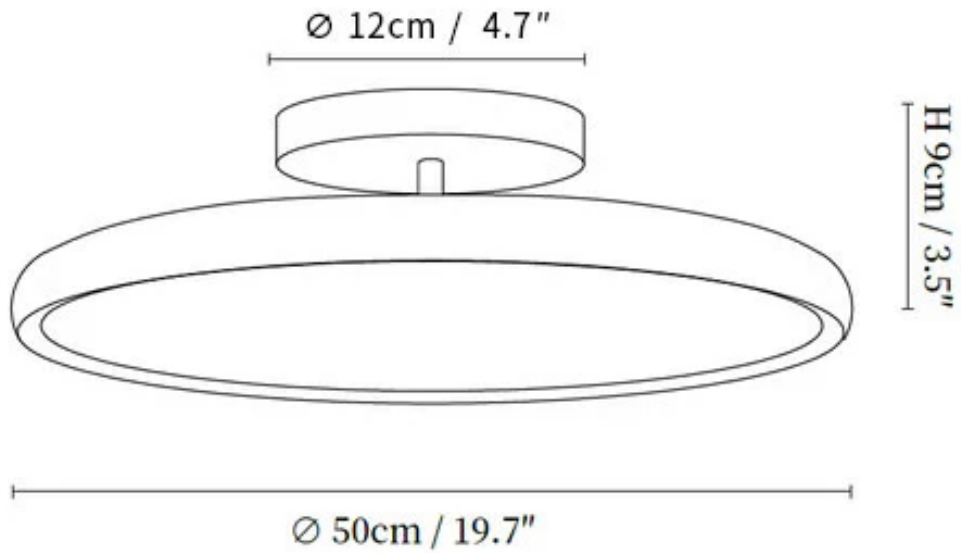

SPECIFICATION SHEET

SPECIFICATION DETAILS

*For custom options, consult factory for details

Fixture Dimensions	$\text{Ø } 11.8'' \times \text{H } 3.5'' \text{ Ø } 15.7'' \times \text{H } 3.5'' \text{ Ø } 19.7'' \times \text{H } 3.5''$
Light source	Integrated LED
Wattage	~32W/~36W/~36W
Voltage	AC 110-240V
Dimming	Triac Warm Dimming
CRI(Ra)	90+CRI
Mounting	Hardwired.
LED Rated Life	30000 hours
Color Temperature	Warm Light (3000K), Neutral Light (4000K), Cool Light (6000K)
Control method	Compatible with common wall switches(not included)
Finishes	Beige, Green.
Shade Details	White.
Material	Metal, Acrylic