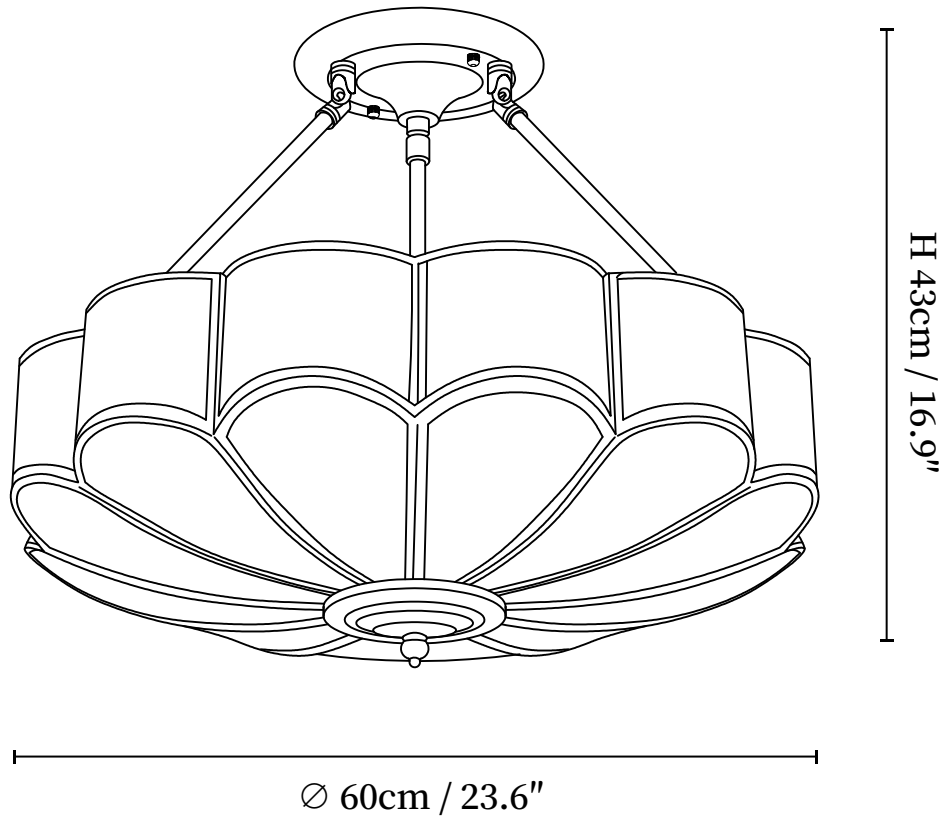

SPECIFICATION SHEET

SPECIFICATION DETAILS

*For custom options, consult factory for details

Fixture Dimensions	D 17.7" x H 16.9" (4 bulbs), D23.6" x H 16.9" (6 bulbs)
Light source	E26 or E27 (bulb not included)
Wattage	MAX 40W incandescent bulb or LED equivalent.
Voltage	AC 110-240V
Mounting	Hardwired.
Dimming	Please purchase dimmable light bulbs separately.
Control method	Compatible with common wall switches (not included)
Finishes	Brass.
Shade Details	White.
Material	Brass, Glass.