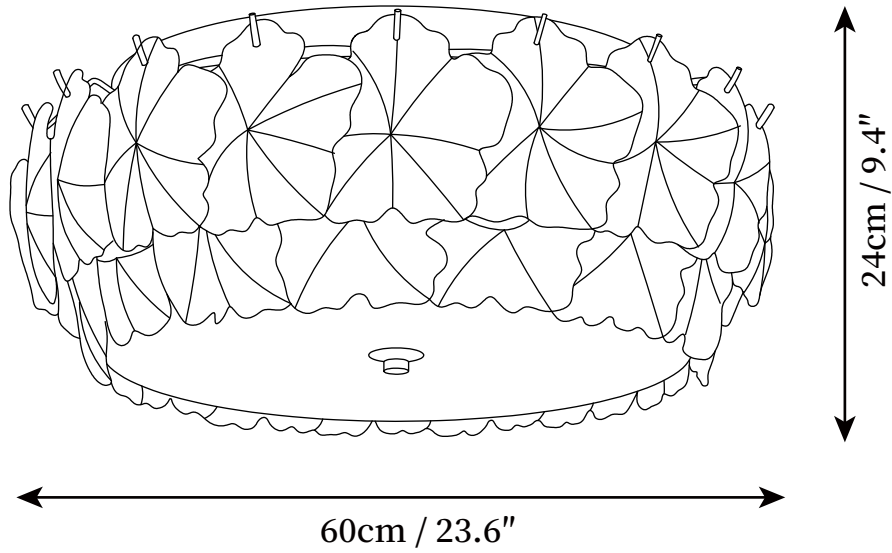

## SPECIFICATION DETAILS

\*For custom options, consult factory for details

<b>Fixture Dimensions</b>	D 15.7" x H 8.7" (Power: 40W)
<b>Light source</b>	E14 (bulb not included)
<b>Wattage</b>	MAX 15W incandescent bulb or LED equivalent.
<b>Voltage</b>	AC 110-240V
<b>Mounting</b>	Hardwired.
<b>Dimming</b>	Please purchase dimmable light bulbs separately.
<b>Control method</b>	Compatible with common wall switches (not included)
<b>Finishes</b>	Gold.
<b>Shade Details</b>	White.
<b>Material</b>	Glass, Metal.

## SPECIFICATION DETAILS

\*For custom options, consult factory for details

<b>Fixture Dimensions</b>	D 19.7" x H 9.1" (Power: 50W)
<b>Light source</b>	E14 (bulb not included)
<b>Wattage</b>	MAX 15W incandescent bulb or LED equivalent.
<b>Voltage</b>	AC 110-240V
<b>Mounting</b>	Hardwired.
<b>Dimming</b>	Please purchase dimmable light bulbs separately.
<b>Control method</b>	Compatible with common wall switches (not included)
<b>Finishes</b>	Gold.
<b>Shade Details</b>	White.
<b>Material</b>	Glass, Metal.

## SPECIFICATION DETAILS

\*For custom options, consult factory for details

<b>Fixture Dimensions</b>	D 23.6" x H 9.4" (Power: 60W)
<b>Light source</b>	E14 (bulb not included)
<b>Wattage</b>	MAX 15W incandescent bulb or LED equivalent.
<b>Voltage</b>	AC 110-240V
<b>Mounting</b>	Hardwired.
<b>Dimming</b>	Please purchase dimmable light bulbs separately.
<b>Control method</b>	Compatible with common wall switches (not included)
<b>Finishes</b>	Gold.
<b>Shade Details</b>	White.
<b>Material</b>	Glass, Metal.