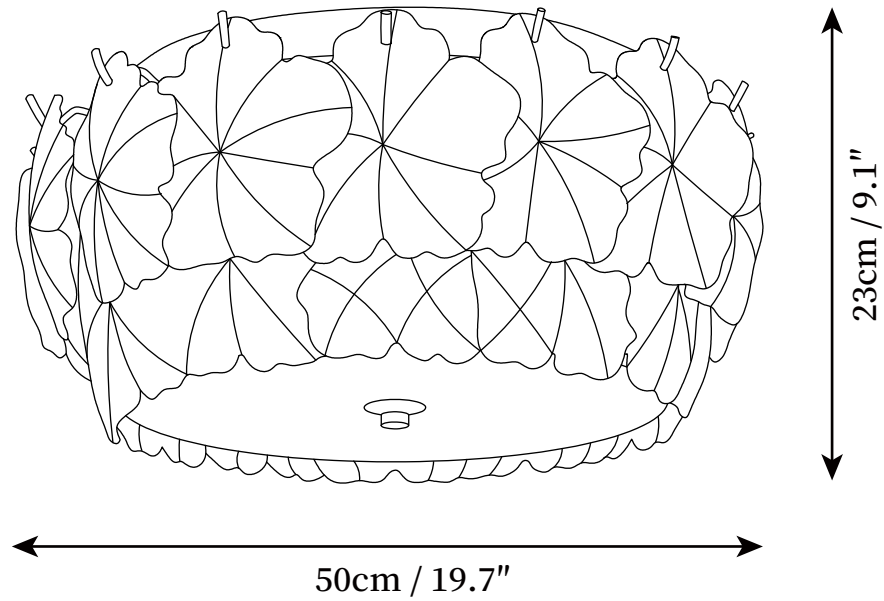

## SPECIFICATION DETAILS

\*For custom options, consult factory for details

<b>Fixture Dimensions</b>	D 15.7" x H 8.7" (Power: 40W)
<b>Light source</b>	E14 (bulb not included)
<b>Wattage</b>	MAX 15W incandescent bulb or LED equivalent.
<b>Voltage</b>	AC 110-240V
<b>Mounting</b>	Hardwired.
<b>Dimming</b>	Please purchase dimmable light bulbs separately.
<b>Control method</b>	Compatible with common wall switches (not included)
<b>Finishes</b>	Gold.
<b>Shade Details</b>	White.
<b>Material</b>	Glass, Metal.

## SPECIFICATION DETAILS

\*For custom options, consult factory for details

<b>Fixture Dimensions</b>	D 19.7" x H 9.1" (Power: 50W)
<b>Light source</b>	E14 (bulb not included)
<b>Wattage</b>	MAX 15W incandescent bulb or LED equivalent.
<b>Voltage</b>	AC 110-240V
<b>Mounting</b>	Hardwired.
<b>Dimming</b>	Please purchase dimmable light bulbs separately.
<b>Control method</b>	Compatible with common wall switches (not included)
<b>Finishes</b>	Gold.
<b>Shade Details</b>	White.
<b>Material</b>	Glass, Metal.

## SPECIFICATION DETAILS

\*For custom options, consult factory for details

<b>Fixture Dimensions</b>	D 23.6" x H 9.4" (Power: 60W)
<b>Light source</b>	E14 (bulb not included)
<b>Wattage</b>	MAX 15W incandescent bulb or LED equivalent.
<b>Voltage</b>	AC 110-240V
<b>Mounting</b>	Hardwired.
<b>Dimming</b>	Please purchase dimmable light bulbs separately.
<b>Control method</b>	Compatible with common wall switches (not included)
<b>Finishes</b>	Gold.
<b>Shade Details</b>	White.
<b>Material</b>	Glass, Metal.