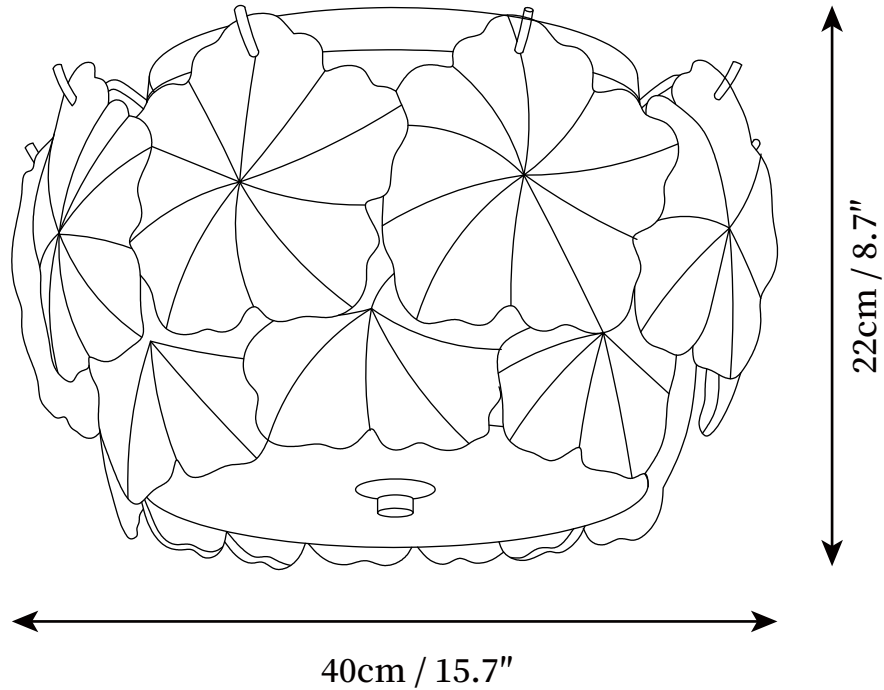

## SPECIFICATION DETAILS

\*For custom options, consult factory for details

<b>Fixture Dimensions</b>	D 15.7" x H 8.7" (Power: 40W)
<b>Light source</b>	E14 (bulb not included)
<b>Wattage</b>	MAX 15W incandescent bulb or LED equivalent.
<b>Voltage</b>	AC 110-240V
<b>Mounting</b>	Hardwired.
<b>Dimming</b>	Please purchase dimmable light bulbs separately.
<b>Control method</b>	Compatible with common wall switches (not included)
<b>Finishes</b>	Gold.
<b>Shade Details</b>	White.
<b>Material</b>	Glass, Metal.

## SPECIFICATION DETAILS

\*For custom options, consult factory for details

<b>Fixture Dimensions</b>	D 19.7" x H 9.1" (Power: 50W)
<b>Light source</b>	E14 (bulb not included)
<b>Wattage</b>	MAX 15W incandescent bulb or LED equivalent.
<b>Voltage</b>	AC 110-240V
<b>Mounting</b>	Hardwired.
<b>Dimming</b>	Please purchase dimmable light bulbs separately.
<b>Control method</b>	Compatible with common wall switches (not included)
<b>Finishes</b>	Gold.
<b>Shade Details</b>	White.
<b>Material</b>	Glass, Metal.

## SPECIFICATION DETAILS

\*For custom options, consult factory for details

<b>Fixture Dimensions</b>	D 23.6" x H 9.4" (Power: 60W)
<b>Light source</b>	E14 (bulb not included)
<b>Wattage</b>	MAX 15W incandescent bulb or LED equivalent.
<b>Voltage</b>	AC 110-240V
<b>Mounting</b>	Hardwired.
<b>Dimming</b>	Please purchase dimmable light bulbs separately.
<b>Control method</b>	Compatible with common wall switches (not included)
<b>Finishes</b>	Gold.
<b>Shade Details</b>	White.
<b>Material</b>	Glass, Metal.