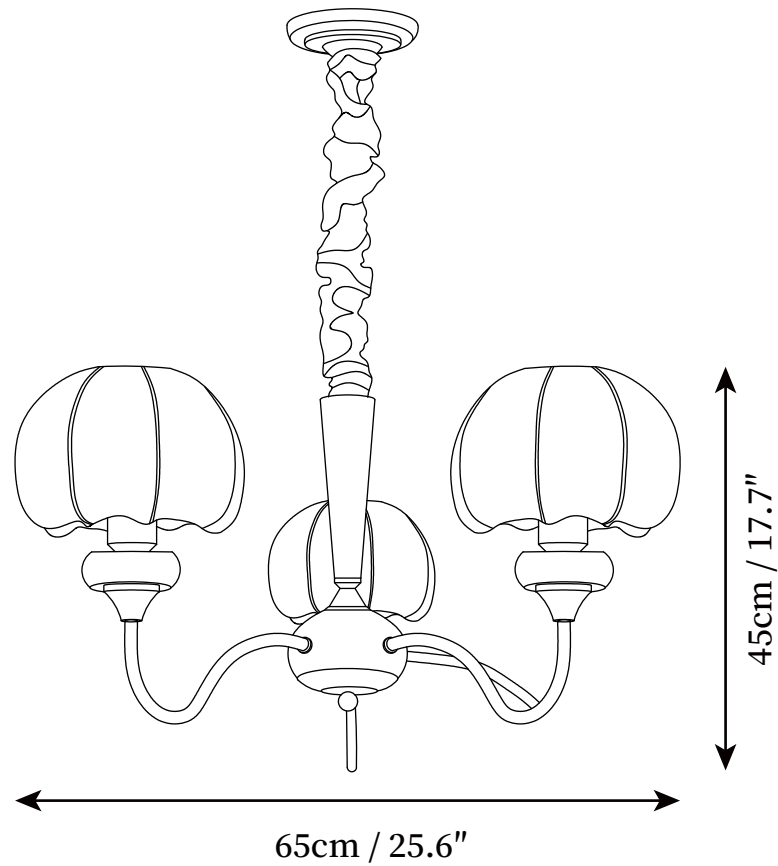

SPECIFICATION SHEET

SPECIFICATION DETAILS

*For custom options, consult factory for details

Fixture Dimensions	D 25.6" x H 17.7"
Light source	E26 or E27 (bulb not included)
Wattage	MAX 40W incandescent bulb or LED equivalent.
Voltage	AC 110-240V
Mounting	Hardwired.
Dimming	Compatible with dimmable bulbs (bulb not included)
Control method	Compatible with common wall switches (
Finishes	Gold, Walnut Wood.
Shade Details	White.
Material	Metal, Fabric, Wood.
Hanging Length	Chain lengths range between 19.7", the length can be specified according to needs

SPECIFICATION SHEET

SPECIFICATION DETAILS

*For custom options, consult factory for details

Fixture Dimensions	D 33.5" x H 17.7"
Light source	E26 or E27 (bulb not included)
Wattage	MAX 40W incandescent bulb or LED equivalent.
Voltage	AC 110-240V
Mounting	Hardwired.
Dimming	Compatible with dimmable bulbs (bulb not included)
Control method	Compatible with common wall switches (
Finishes	Gold, Walnut Wood.
Shade Details	White.
Material	Metal, Fabric, Wood.
Hanging Length	Chain lengths range between 19.7", the length can be specified according to needs