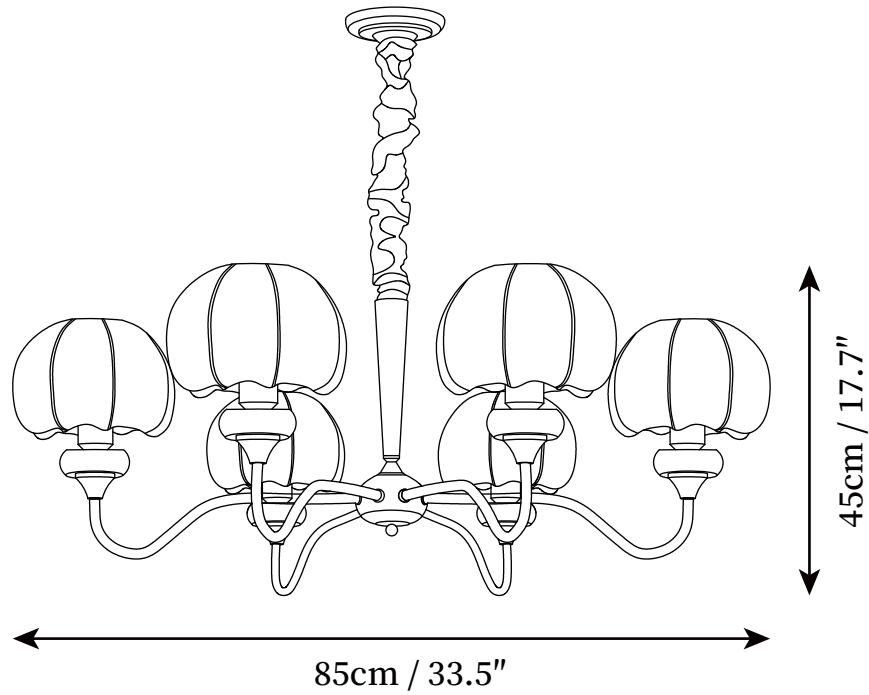

SPECIFICATION SHEET

SPECIFICATION DETAILS

*For custom options, consult factory for details

Fixture Dimensions	D 25.6" x H 17.7"
Light source	E26 or E27 (bulb not included)
Wattage	MAX 40W incandescent bulb or LED equivalent.
Voltage	AC 110-240V
Mounting	Hardwired.
Dimming	Compatible with dimmable bulbs (bulb not included)
Control method	Compatible with common wall switches (
Finishes	Gold, Walnut Wood.
Shade Details	White.
Material	Metal, Fabric, Wood.
Hanging Length	Chain lengths range between 19.7", the length can be specified according to needs

SPECIFICATION SHEET

SPECIFICATION DETAILS

*For custom options, consult factory for details

Fixture Dimensions	D 33.5" x H 17.7"
Light source	E26 or E27 (bulb not included)
Wattage	MAX 40W incandescent bulb or LED equivalent.
Voltage	AC 110-240V
Mounting	Hardwired.
Dimming	Compatible with dimmable bulbs (bulb not included)
Control method	Compatible with common wall switches (
Finishes	Gold, Walnut Wood.
Shade Details	White.
Material	Metal, Fabric, Wood.
Hanging Length	Chain lengths range between 19.7", the length can be specified according to needs