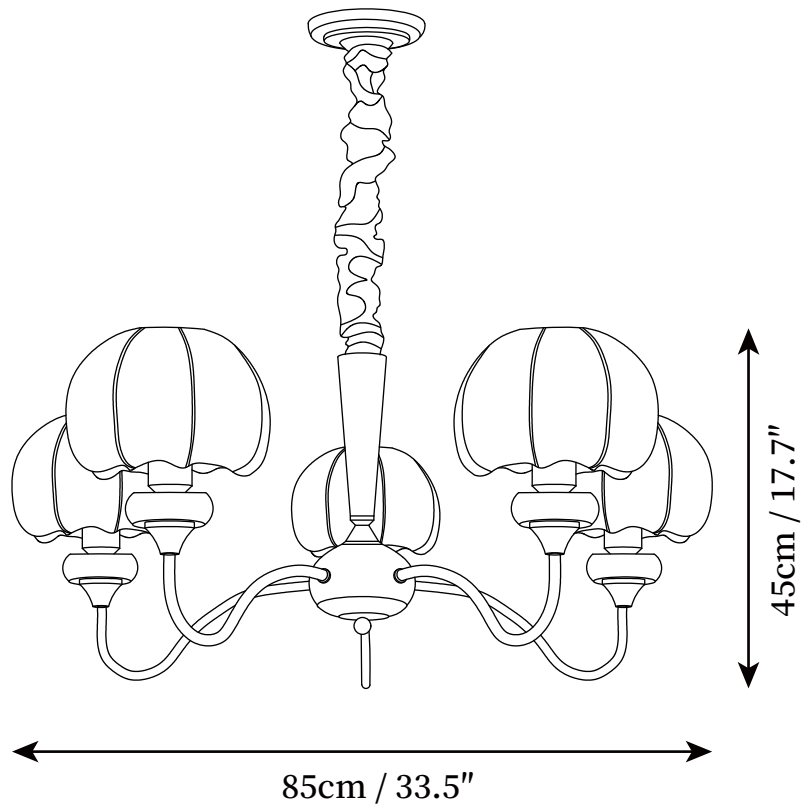

SPECIFICATION SHEET

SPECIFICATION DETAILS

*For custom options, consult factory for details

Fixture Dimensions	D 25.6" x H 17.7"
Light source	E26 or E27 (bulb not included)
Wattage	MAX 40W incandescent bulb or LED equivalent.
Voltage	AC 110-240V
Mounting	Hardwired.
Dimming	Compatible with dimmable bulbs (bulb not included)
Control method	Compatible with common wall switches (
Finishes	Gold, Walnut Wood.
Shade Details	White.
Material	Metal, Fabric, Wood.
Hanging Length	Chain lengths range between 19.7", the length can be specified according to needs

SPECIFICATION SHEET

SPECIFICATION DETAILS

*For custom options, consult factory for details

Fixture Dimensions	D 33.5" x H 17.7"
Light source	E26 or E27 (bulb not included)
Wattage	MAX 40W incandescent bulb or LED equivalent.
Voltage	AC 110-240V
Mounting	Hardwired.
Dimming	Compatible with dimmable bulbs (bulb not included)
Control method	Compatible with common wall switches (
Finishes	Gold, Walnut Wood.
Shade Details	White.
Material	Metal, Fabric, Wood.
Hanging Length	Chain lengths range between 19.7", the length can be specified according to needs