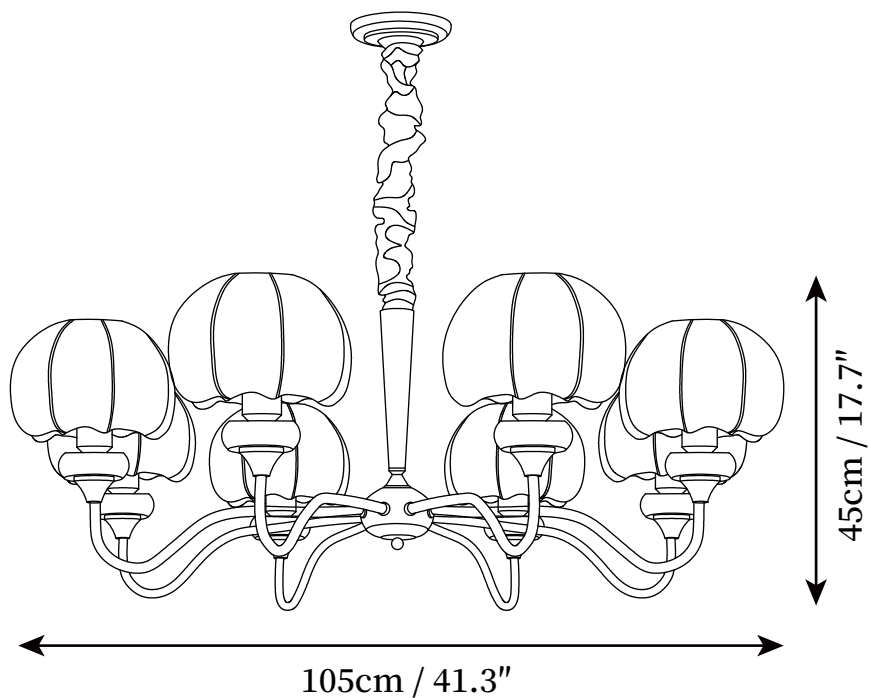

SPECIFICATION SHEET

SPECIFICATION DETAILS

*For custom options, consult factory for details

Fixture Dimensions	D 41.3" x H 17.7"
Light source	E26 or E27 (bulb not included)
Wattage	MAX 40W incandescent bulb or LED equivalent.
Voltage	AC 110-240V
Mounting	Hardwired.
Dimming	Compatible with dimmable bulbs (bulb not included)
Control method	Compatible with common wall switches
Finishes	Gold, Walnut Wood.
Shade Details	White.
Material	Metal, Fabric, Wood.
Hanging Length	Chain lengths range between 19.7", the length can be specified according to needs