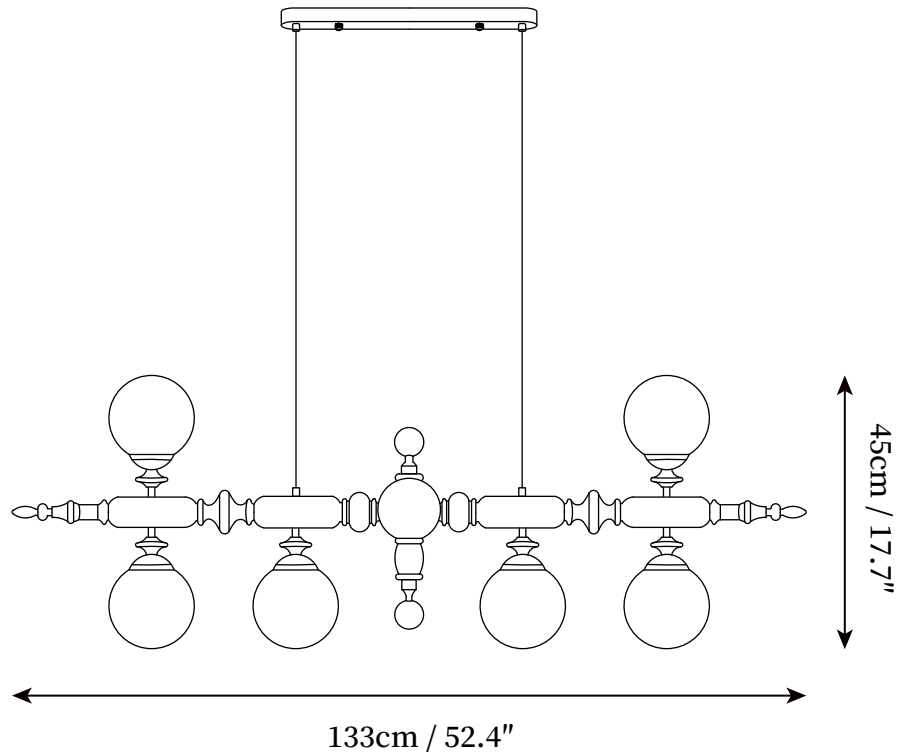

## SPECIFICATION DETAILS

\*For custom options, consult factory for details

---

<b>Fixture Dimensions</b>	L 35" x H 15.7" (2 Heads)
<b>Light source</b>	E26 or E27 (bulb not included)
<b>Wattage</b>	MAX 40W incandescent bulb or LED equivalent.
<b>Voltage</b>	AC 110-240V
<b>Mounting</b>	Hardwired.
<b>Dimming</b>	Compatible with dimmable bulbs (bulb not included)
<b>Control method</b>	Compatible with common wall switches (not included)
<b>Finishes</b>	Black, Walnut color, Gold, Chrome.
<b>Shade Details</b>	White.
<b>Material</b>	Wood, Metal, Glass.
<b>Wire Length</b>	The standard length of the suspended wire is 59 "(150 cm) and the length is adjustable.

## SPECIFICATION DETAILS

\*For custom options, consult factory for details

<b>Fixture Dimensions</b>	L 54.7" x H 15.7" (4 Heads)
<b>Light source</b>	E26 or E27 (bulb not included)
<b>Wattage</b>	MAX 40W incandescent bulb or LED equivalent.
<b>Voltage</b>	AC 110-240V
<b>Mounting</b>	Hardwired.
<b>Dimming</b>	Compatible with dimmable bulbs (bulb not included)
<b>Control method</b>	Compatible with common wall switches (not included)
<b>Finishes</b>	Black, Walnut color, Gold, Chrome.
<b>Shade Details</b>	White.
<b>Material</b>	Wood, Metal, Glass.
<b>Wire Length</b>	The standard length of the suspended wire is 59 "(150 cm) and the length is adjustable.

## SPECIFICATION DETAILS

\*For custom options, consult factory for details

<b>Fixture Dimensions</b>	L 52.4" x H 17.7" (6 Heads)
<b>Light source</b>	E26 or E27 (bulb not included)
<b>Wattage</b>	MAX 40W incandescent bulb or LED equivalent.
<b>Voltage</b>	AC 110-240V
<b>Mounting</b>	Hardwired.
<b>Dimming</b>	Compatible with dimmable bulbs (bulb not included)
<b>Control method</b>	Compatible with common wall switches (not included)
<b>Finishes</b>	Black, Walnut color, Gold, Chrome.
<b>Shade Details</b>	White.
<b>Material</b>	Wood, Metal, Glass.
<b>Wire Length</b>	The standard length of the suspended wire is 59 "(150 cm) and the length is adjustable.