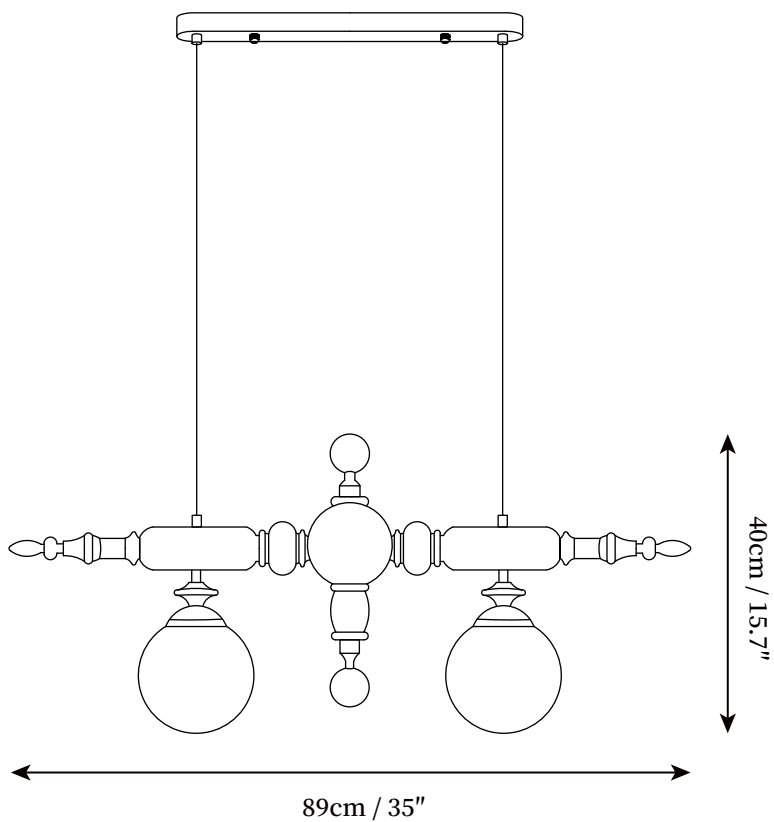

## SPECIFICATION DETAILS

\*For custom options, consult factory for details

---

<b>Fixture Dimensions</b>	L 35" x H 15.7" (2 Heads)
<b>Light source</b>	E26 or E27 (bulb not included)
<b>Wattage</b>	MAX 40W incandescent bulb or LED equivalent.
<b>Voltage</b>	AC 110-240V
<b>Mounting</b>	Hardwired.
<b>Dimming</b>	Compatible with dimmable bulbs (bulb not included)
<b>Control method</b>	Compatible with common wall switches (not included)
<b>Finishes</b>	Black, Walnut color, Gold, Chrome.
<b>Shade Details</b>	White.
<b>Material</b>	Wood, Metal, Glass.
<b>Wire Length</b>	The standard length of the suspended wire is 59 "(150 cm) and the length is adjustable.

## SPECIFICATION DETAILS

\*For custom options, consult factory for details

<b>Fixture Dimensions</b>	L 54.7" x H 15.7" (4 Heads)
<b>Light source</b>	E26 or E27 (bulb not included)
<b>Wattage</b>	MAX 40W incandescent bulb or LED equivalent.
<b>Voltage</b>	AC 110-240V
<b>Mounting</b>	Hardwired.
<b>Dimming</b>	Compatible with dimmable bulbs (bulb not included)
<b>Control method</b>	Compatible with common wall switches (not included)
<b>Finishes</b>	Black, Walnut color, Gold, Chrome.
<b>Shade Details</b>	White.
<b>Material</b>	Wood, Metal, Glass.
<b>Wire Length</b>	The standard length of the suspended wire is 59 "(150 cm) and the length is adjustable.

## SPECIFICATION DETAILS

\*For custom options, consult factory for details

<b>Fixture Dimensions</b>	L 52.4" x H 17.7" (6 Heads)
<b>Light source</b>	E26 or E27 (bulb not included)
<b>Wattage</b>	MAX 40W incandescent bulb or LED equivalent.
<b>Voltage</b>	AC 110-240V
<b>Mounting</b>	Hardwired.
<b>Dimming</b>	Compatible with dimmable bulbs (bulb not included)
<b>Control method</b>	Compatible with common wall switches (not included)
<b>Finishes</b>	Black, Walnut color, Gold, Chrome.
<b>Shade Details</b>	White.
<b>Material</b>	Wood, Metal, Glass.
<b>Wire Length</b>	The standard length of the suspended wire is 59 "(150 cm) and the length is adjustable.