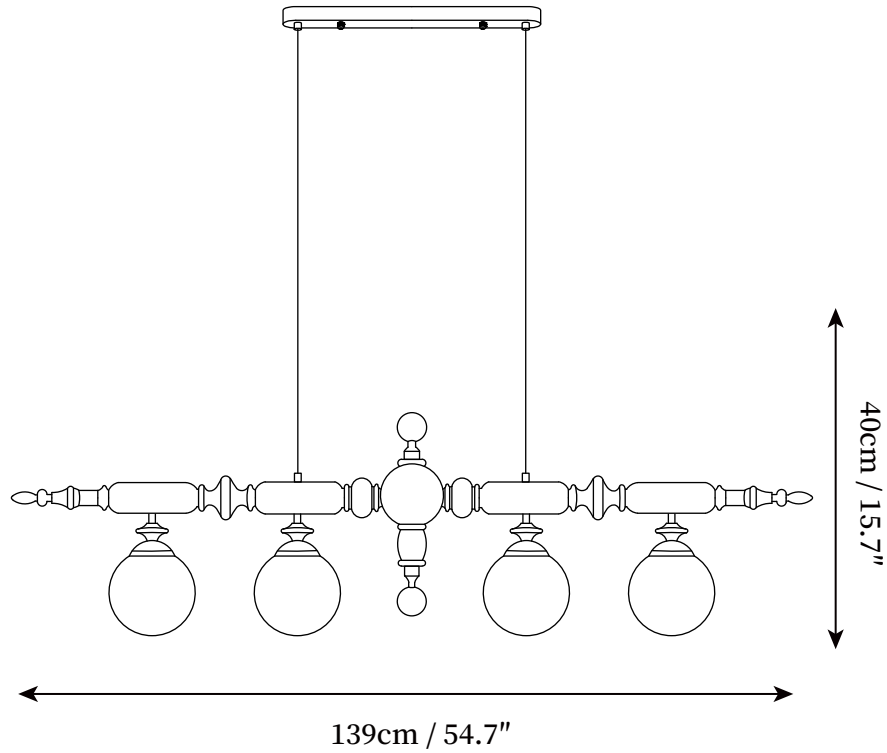

## SPECIFICATION DETAILS

\*For custom options, consult factory for details

---

<b>Fixture Dimensions</b>	L 35" x H 15.7" (2 Heads)
<b>Light source</b>	E26 or E27 (bulb not included)
<b>Wattage</b>	MAX 40W incandescent bulb or LED equivalent.
<b>Voltage</b>	AC 110-240V
<b>Mounting</b>	Hardwired.
<b>Dimming</b>	Compatible with dimmable bulbs (bulb not included)
<b>Control method</b>	Compatible with common wall switches (not included)
<b>Finishes</b>	Black, Walnut color, Gold, Chrome.
<b>Shade Details</b>	White.
<b>Material</b>	Wood, Metal, Glass.
<b>Wire Length</b>	The standard length of the suspended wire is 59 "(150 cm) and the length is adjustable.

## SPECIFICATION DETAILS

\*For custom options, consult factory for details

<b>Fixture Dimensions</b>	L 54.7" x H 15.7" (4 Heads)
<b>Light source</b>	E26 or E27 (bulb not included)
<b>Wattage</b>	MAX 40W incandescent bulb or LED equivalent.
<b>Voltage</b>	AC 110-240V
<b>Mounting</b>	Hardwired.
<b>Dimming</b>	Compatible with dimmable bulbs (bulb not included)
<b>Control method</b>	Compatible with common wall switches (not included)
<b>Finishes</b>	Black, Walnut color, Gold, Chrome.
<b>Shade Details</b>	White.
<b>Material</b>	Wood, Metal, Glass.
<b>Wire Length</b>	The standard length of the suspended wire is 59 "(150 cm) and the length is adjustable.

## SPECIFICATION DETAILS

\*For custom options, consult factory for details

<b>Fixture Dimensions</b>	L 52.4" x H 17.7" (6 Heads)
<b>Light source</b>	E26 or E27 (bulb not included)
<b>Wattage</b>	MAX 40W incandescent bulb or LED equivalent.
<b>Voltage</b>	AC 110-240V
<b>Mounting</b>	Hardwired.
<b>Dimming</b>	Compatible with dimmable bulbs (bulb not included)
<b>Control method</b>	Compatible with common wall switches (not included)
<b>Finishes</b>	Black, Walnut color, Gold, Chrome.
<b>Shade Details</b>	White.
<b>Material</b>	Wood, Metal, Glass.
<b>Wire Length</b>	The standard length of the suspended wire is 59 "(150 cm) and the length is adjustable.