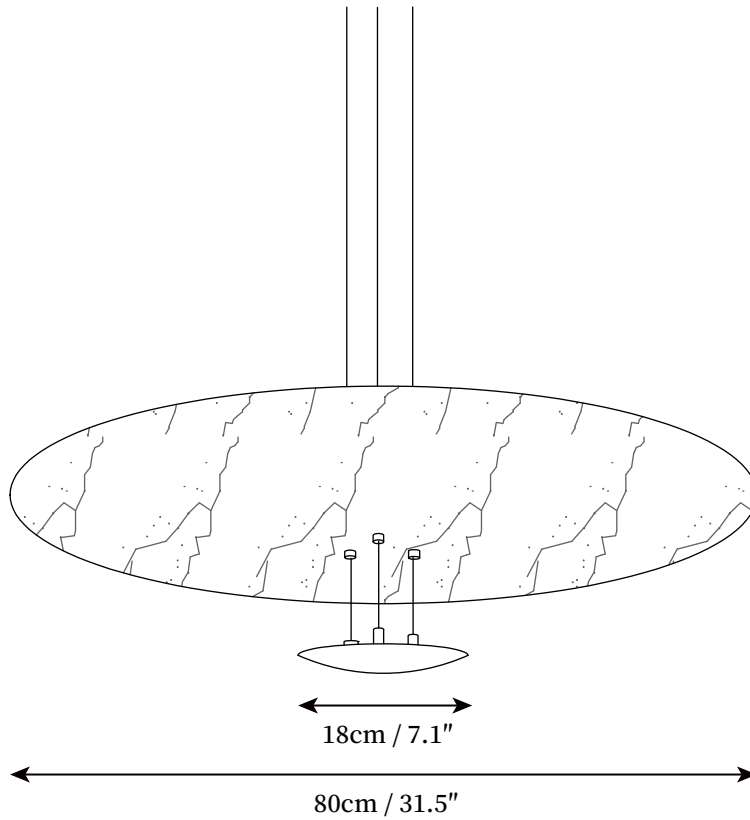

SPECIFICATION SHEET

SPECIFICATION DETAILS

*For custom options, consult factory for details

Fixture Dimensions	D 7.1" + 31.5" (2 layers)
Light source	Integrated LED
Wattage	Total power ~5 watts
Voltage	AC 110-240V
Dimming	Not supported
CRI(Ra)	90+CRI
Mounting	Hardwired.
LED Rated Life	50000 hours
Color Temperature	Warm Light (3000K), Neutral Light (4000K), Cool Light (6000K)
Control method	Compatible with common wall switches(not included)
Finishes	Brass.
Shade Details	Brass.
Material	Brass.
Wire Length	The standard length of the cord is 59" (150 cm), the length is adjustable.

SPECIFICATION SHEET

SPECIFICATION DETAILS

*For custom options, consult factory for details

Fixture Dimensions	D 7.1" + 11.8" + 19.7" D 11.8" + 19.7" + 31.5" D 19.7" + 31.5" + 47.2" (3 layers)
Light source	Integrated LED
Wattage	Total power ~5 watts
Voltage	AC 110-240V
Dimming	Not supported
CRI(Ra)	90+CRI
Mounting	Hardwired.
LED Rated Life	50000 hours
Color Temperature	Warm Light (3000K), Neutral Light (4000K), Cool Light (6000K)
Control method	Compatible with common wall switches(not included)
Finishes	Brass.
Shade Details	Brass.
Material	Brass.
Wire Length	The standard length of the cord is 59" (150 cm), the length is adjustable.

SPECIFICATION SHEET

SPECIFICATION DETAILS

*For custom options, consult factory for details

Fixture Dimensions	D 7.9" + 11.8" + 19.7" + 31.5" D 11.8" + 19.7" + 31.5" + 47.2" (4 layers)
Light source	Integrated LED
Wattage	Total power ~5 watts
Voltage	AC 110-240V
Dimming	Not supported
CRI(Ra)	90+CRI
Mounting	Hardwired.
LED Rated Life	50000 hours
Color Temperature	Warm Light (3000K), Neutral Light (4000K), Cool Light (6000K)
Control method	Compatible with common wall switches(not included)
Finishes	Brass.
Shade Details	Brass.
Material	Brass.
Wire Length	The standard length of the cord is 59" (150 cm), the length is adjustable.