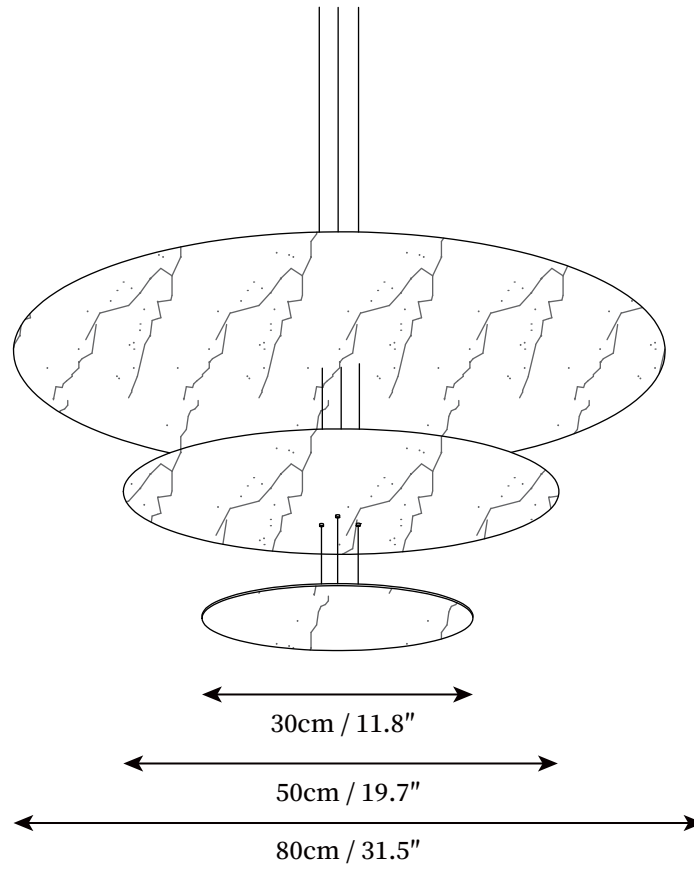

SPECIFICATION SHEET

SPECIFICATION DETAILS

*For custom options, consult factory for details

Fixture Dimensions	D 7.1" + 31.5" (2 layers)
Light source	Integrated LED
Wattage	Total power ~5 watts
Voltage	AC 110-240V
Dimming	Not supported
CRI(Ra)	90+CRI
Mounting	Hardwired.
LED Rated Life	50000 hours
Color Temperature	Warm Light (3000K), Neutral Light (4000K), Cool Light (6000K)
Control method	Compatible with common wall switches(not included)
Finishes	Brass.
Shade Details	Brass.
Material	Brass.
Wire Length	The standard length of the cord is 59" (150 cm), the length is adjustable.

SPECIFICATION SHEET

SPECIFICATION DETAILS

*For custom options, consult factory for details

Fixture Dimensions	D 7.1" + 11.8" + 19.7" D 11.8" + 19.7" + 31.5" D 19.7" + 31.5" + 47.2" (3 layers)
Light source	Integrated LED
Wattage	Total power ~5 watts
Voltage	AC 110-240V
Dimming	Not supported
CRI(Ra)	90+CRI
Mounting	Hardwired.
LED Rated Life	50000 hours
Color Temperature	Warm Light (3000K), Neutral Light (4000K), Cool Light (6000K)
Control method	Compatible with common wall switches(not included)
Finishes	Brass.
Shade Details	Brass.
Material	Brass.
Wire Length	The standard length of the cord is 59" (150 cm), the length is adjustable.

SPECIFICATION SHEET

SPECIFICATION DETAILS

*For custom options, consult factory for details

Fixture Dimensions	D 7.9" + 11.8" + 19.7" + 31.5" D 11.8" + 19.7" + 31.5" + 47.2" (4 layers)
Light source	Integrated LED
Wattage	Total power ~5 watts
Voltage	AC 110-240V
Dimming	Not supported
CRI(Ra)	90+CRI
Mounting	Hardwired.
LED Rated Life	50000 hours
Color Temperature	Warm Light (3000K), Neutral Light (4000K), Cool Light (6000K)
Control method	Compatible with common wall switches(not included)
Finishes	Brass.
Shade Details	Brass.
Material	Brass.
Wire Length	The standard length of the cord is 59" (150 cm), the length is adjustable.