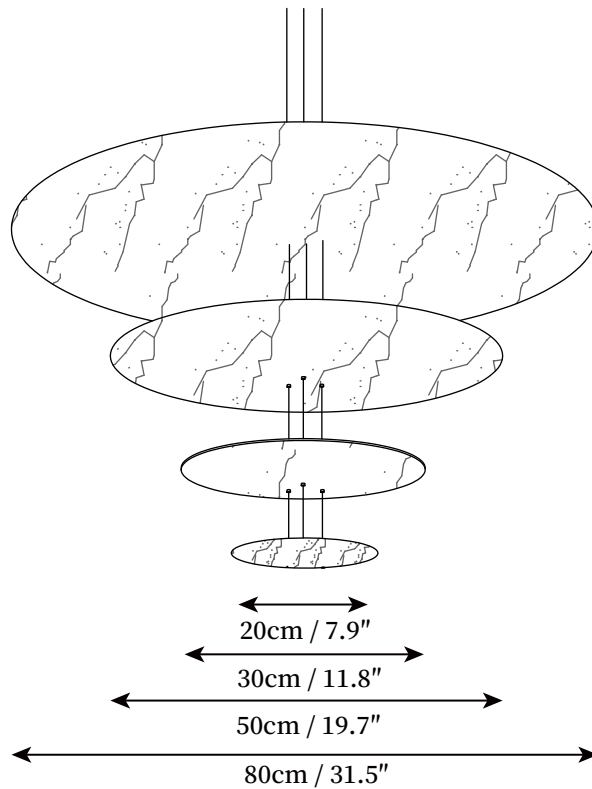

SPECIFICATION SHEET

SPECIFICATION DETAILS

*For custom options, consult factory for details

Fixture Dimensions	D 7.1" + 31.5" (2 layers)
Light source	Integrated LED
Wattage	Total power ~5 watts
Voltage	AC 110-240V
Dimming	Not supported
CRI(Ra)	90+CRI
Mounting	Hardwired.
LED Rated Life	50000 hours
Color Temperature	Warm Light (3000K), Neutral Light (4000K), Cool Light (6000K)
Control method	Compatible with common wall switches(not included)
Finishes	Brass.
Shade Details	Brass.
Material	Brass.
Wire Length	The standard length of the cord is 59" (150 cm), the length is adjustable.

SPECIFICATION SHEET

SPECIFICATION DETAILS

*For custom options, consult factory for details

Fixture Dimensions	D 7.1" + 11.8" + 19.7" D 11.8" + 19.7" + 31.5" D 19.7" + 31.5" + 47.2" (3 layers)
Light source	Integrated LED
Wattage	Total power ~5 watts
Voltage	AC 110-240V
Dimming	Not supported
CRI(Ra)	90+CRI
Mounting	Hardwired.
LED Rated Life	50000 hours
Color Temperature	Warm Light (3000K), Neutral Light (4000K), Cool Light (6000K)
Control method	Compatible with common wall switches(not included)
Finishes	Brass.
Shade Details	Brass.
Material	Brass.
Wire Length	The standard length of the cord is 59" (150 cm), the length is adjustable.

SPECIFICATION SHEET

SPECIFICATION DETAILS

*For custom options, consult factory for details

Fixture Dimensions	D 7.9" + 11.8" + 19.7" + 31.5" D 11.8" + 19.7" + 31.5" + 47.2" (4 layers)
Light source	Integrated LED
Wattage	Total power ~5 watts
Voltage	AC 110-240V
Dimming	Not supported
CRI(Ra)	90+CRI
Mounting	Hardwired.
LED Rated Life	50000 hours
Color Temperature	Warm Light (3000K), Neutral Light (4000K), Cool Light (6000K)
Control method	Compatible with common wall switches(not included)
Finishes	Brass.
Shade Details	Brass.
Material	Brass.
Wire Length	The standard length of the cord is 59" (150 cm), the length is adjustable.