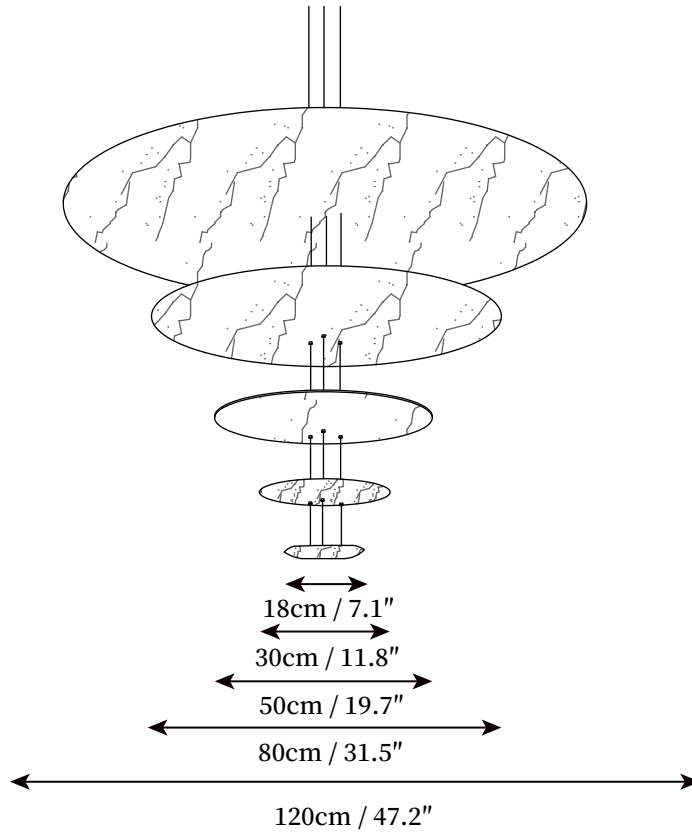

SPECIFICATION SHEET

SPECIFICATION DETAILS

*For custom options, consult factory for details

Fixture Dimensions	D 7.1" + 11.8" + 19.7" D 11.8" + 19.7" + 31.5" D 19.7" + 31.5" + 47.2" (3 layers)
Light source	Integrated LED
Wattage	Total power ~5 watts
Voltage	AC 110-240V
Dimming	Not supported
CRI(Ra)	90+CRI
Mounting	Hardwired.
LED Rated Life	50000 hours
Color Temperature	Warm Light (3000K), Neutral Light (4000K), Cool Light (6000K)
Control method	Compatible with common wall switches(not included)
Finishes	Brass.
Shade Details	Brass.
Material	Brass.
Wire Length	The standard length of the cord is 59" (150 cm), the length is adjustable.

SPECIFICATION SHEET

SPECIFICATION DETAILS

*For custom options, consult factory for details

Fixture Dimensions	D 7.9" + 11.8" + 19.7" + 31.5" D 11.8" + 19.7" + 31.5" + 47.2" (4 layers)
Light source	Integrated LED
Wattage	Total power ~5 watts
Voltage	AC 110-240V
Dimming	Not supported
CRI(Ra)	90+CRI
Mounting	Hardwired.
LED Rated Life	50000 hours
Color Temperature	Warm Light (3000K), Neutral Light (4000K), Cool Light (6000K)
Control method	Compatible with common wall switches(not included)
Finishes	Brass.
Shade Details	Brass.
Material	Brass.
Wire Length	The standard length of the cord is 59" (150 cm), the length is adjustable.

SPECIFICATION SHEET

SPECIFICATION DETAILS

*For custom options, consult factory for details

Fixture Dimensions	D 7.1" + 11.8" + 19.7" + 31.5" + 47.2"(5 layers)
Light source	Integrated LED
Wattage	Total power ~5 watts
Voltage	AC 110-240V
Dimming	Not supported
CRI(Ra)	90+CRI
Mounting	Hardwired.
LED Rated Life	50000 hours
Color Temperature	Warm Light (3000K), Neutral Light (4000K), Cool Light (6000K)
Control method	Compatible with common wall switches(not included)
Finishes	Brass.
Shade Details	Brass.
Material	Brass.
Wire Length	The standard length of the cord is 59" (150 cm), the length is adjustable.