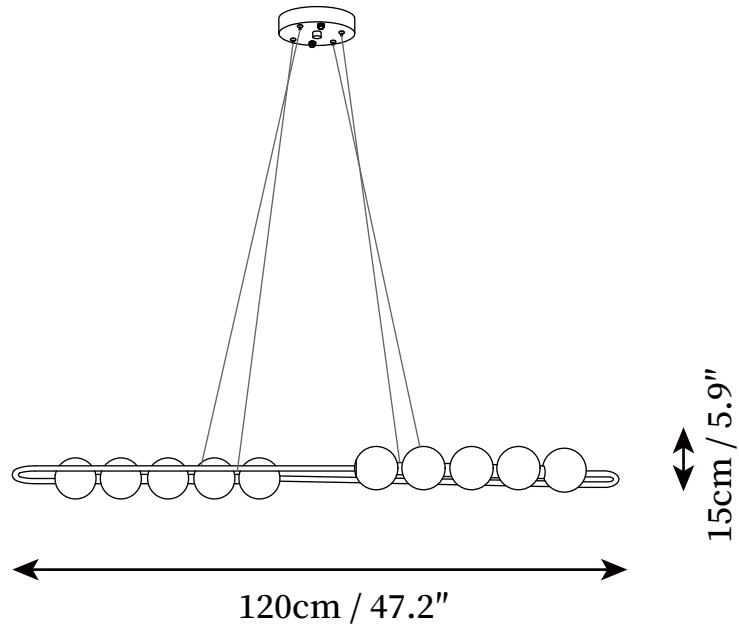

SPECIFICATION SHEET

SPECIFICATION DETAILS

*For custom options, consult factory for details

Fixture Dimensions	D 47.2" x H 5.9"
Light source	Integrated LED
Wattage	Total power ~30 watts
Voltage	AC 110-240V
Dimming	Not supported
CRI(Ra)	90+CRI
Mounting	Hardwired.
LED Rated Life	50000 hours
Color Temperature	Warm Light (3000K), Neutral Light (4000K), Cool Light (6000K)
Control method	Compatible with common wall switches(not included)
Finishes	Brass.
Shade Details	White.
Material	Brass, Acrylic.
Wire Length	The standard length of the cord is 59" (150 cm), the length is adjustable.