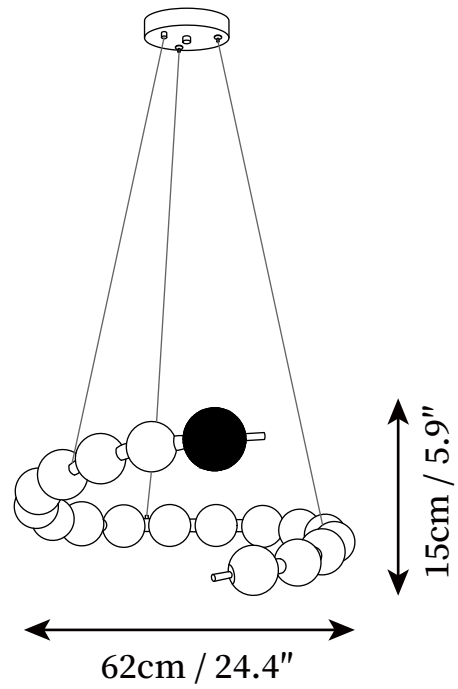

SPECIFICATION SHEET

SPECIFICATION DETAILS

*For custom options, consult factory for details

Fixture Dimensions	D 16.5" x H 5.9" D 24.4" x H 5.9"
Light source	Integrated LED
Wattage	Total power ~30 watts
Voltage	AC 110-240V
Dimming	Not supported
CRI(Ra)	90+CRI
Mounting	Hardwired.
LED Rated Life	50000 hours
Color Temperature	Warm Light (3000K), Neutral Light (4000K), Cool Light (6000K)
Control method	Compatible with common wall switches(not included)
Finishes	Brass.
Shade Details	White.
Material	Brass, Acrylic.
Wire Length	The standard length of the cord is 59" (150 cm), the length is adjustable.