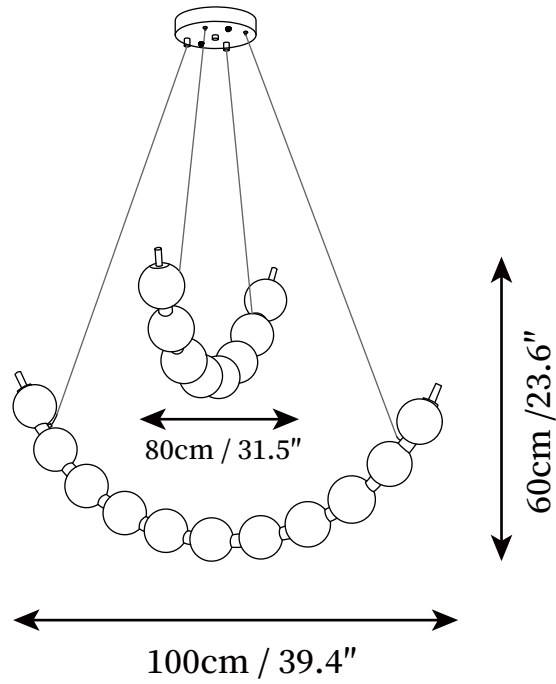

SPECIFICATION SHEET

SPECIFICATION DETAILS

*For custom options, consult factory for details

Fixture Dimensions	D 15.7" + 23.6" x H 23.6" D 23.6" + 31.5" x H 23.6" D 31.5" + 39.4" x H 23.6"
Light source	Integrated LED
Wattage	Total power ~62 watts
Voltage	AC 110-240V
Dimming	Not supported
CRI(Ra)	90+CRI
Mounting	Hardwired.
LED Rated Life	50000 hours
Color Temperature	Warm Light (3000K), Neutral Light (4000K), Cool Light (6000K)
Control method	Compatible with common wall switches(not included)
Finishes	Brass.
Shade Details	White.
Material	Brass, Acrylic.
Wire Length	The standard length of the cord is 59" (150 cm), the length is adjustable.