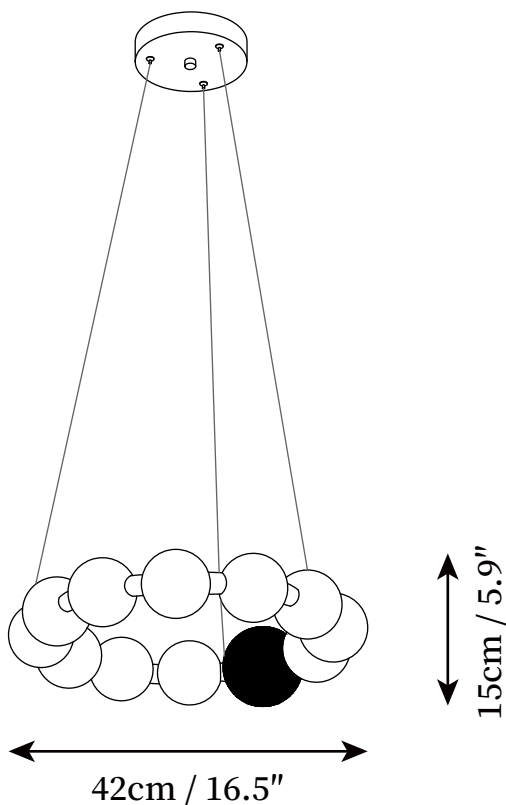

## SPECIFICATION DETAILS

\*For custom options, consult factory for details

<b>Fixture Dimensions</b>	D 16.5" x H 5.9"
<b>Light source</b>	Integrated LED
<b>Wattage</b>	Total power ~30 watts
<b>Voltage</b>	AC 110-240V
<b>Dimming</b>	Not supported
<b>CRI(Ra)</b>	90+CRI
<b>Mounting</b>	Hardwired.
<b>LED Rated Life</b>	50000 hours
<b>Color Temperature</b>	Warm Light (3000K), Neutral Light (4000K), Cool Light (6000K)
<b>Control method</b>	Compatible with common wall switches(not included)
<b>Finishes</b>	Brass.
<b>Shade Details</b>	White.
<b>Material</b>	Brass, Acrylic.
<b>Wire Length</b>	The standard length of the cord is 59" (150 cm), the length is adjustable.

## SPECIFICATION DETAILS

\*For custom options, consult factory for details

<b>Fixture Dimensions</b>	D 24.4" x H 5.9"
<b>Light source</b>	Integrated LED
<b>Wattage</b>	Total power ~40 watts
<b>Voltage</b>	AC 110-240V
<b>Dimming</b>	Not supported
<b>CRI(Ra)</b>	90+CRI
<b>Mounting</b>	Hardwired.
<b>LED Rated Life</b>	50000 hours
<b>Color Temperature</b>	Warm Light (3000K), Neutral Light (4000K), Cool Light (6000K)
<b>Control method</b>	Compatible with common wall switches (not included)
<b>Finishes</b>	Brass.
<b>Shade Details</b>	White.
<b>Material</b>	Brass, Acrylic.
<b>Wire Length</b>	The standard length of the cord is 59" (150 cm), the length is adjustable.