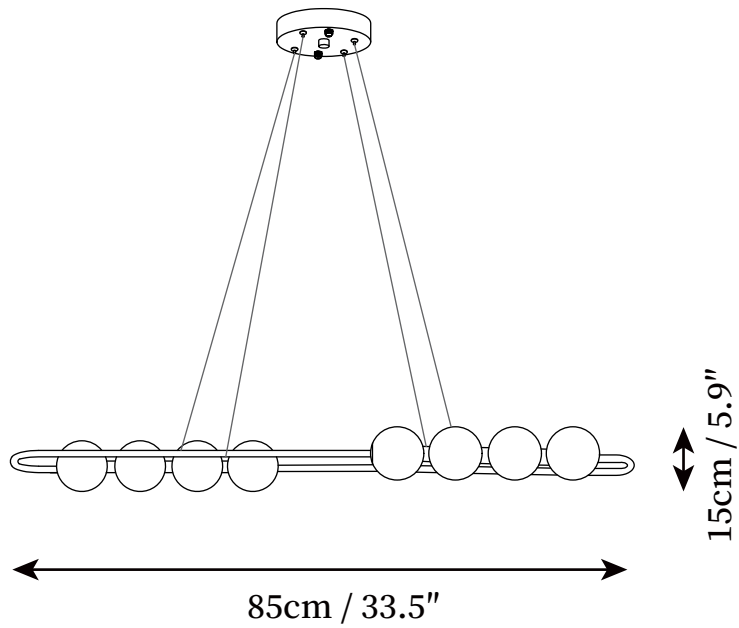

SPECIFICATION SHEET

SPECIFICATION DETAILS

*For custom options, consult factory for details

Fixture Dimensions	D 33.5" x H 5.9"
Light source	Integrated LED
Wattage	Total power ~20 watts
Voltage	AC 110-240V
Dimming	Not supported
CRI(Ra)	90+CRI
Mounting	Hardwired.
LED Rated Life	50000 hours
Color Temperature	Warm Light (3000K), Neutral Light (4000K), Cool Light (6000K)
Control method	Compatible with common wall switches (not included)
Finishes	Brass.
Shade Details	White.
Material	Brass, Acrylic.
Wire Length	The standard length of the cord is 59" (150 cm), the length is adjustable.