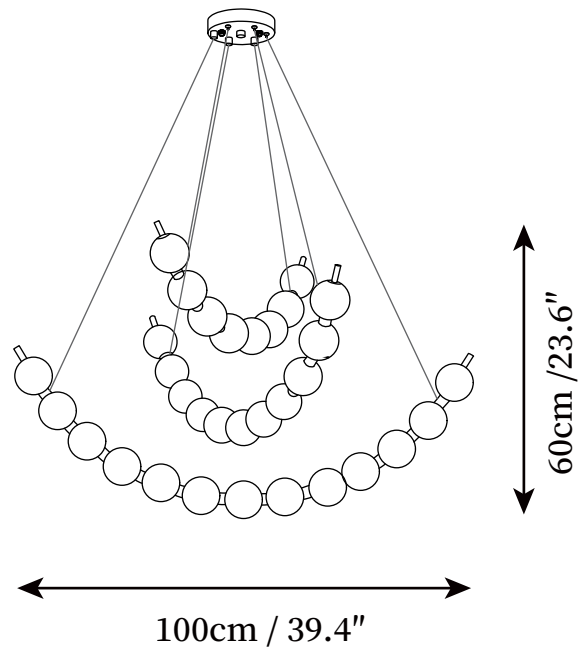

SPECIFICATION SHEET

SPECIFICATION DETAILS

*For custom options, consult factory for details

Fixture Dimensions	D 15.7" + 23.6" + 31.5" x H 23.6"
	D 23.6" + 31.5" + 39.4" x H 23.6"
Light source	Integrated LED
Wattage	Total power ~82 watts
Voltage	AC 110-240V
Dimming	Not supported
CRI(Ra)	90+CRI
Mounting	Hardwired.
LED Rated Life	50000 hours
Color Temperature	Warm Light (3000K), Neutral Light (4000K), Cool Light (6000K)
Control method	Compatible with common wall switches(not included)
Finishes	Brass.
Shade Details	White.
Material	Brass, Acrylic.
Wire Length	The standard length of the cord is 59" (150 cm), the length is adjustable.