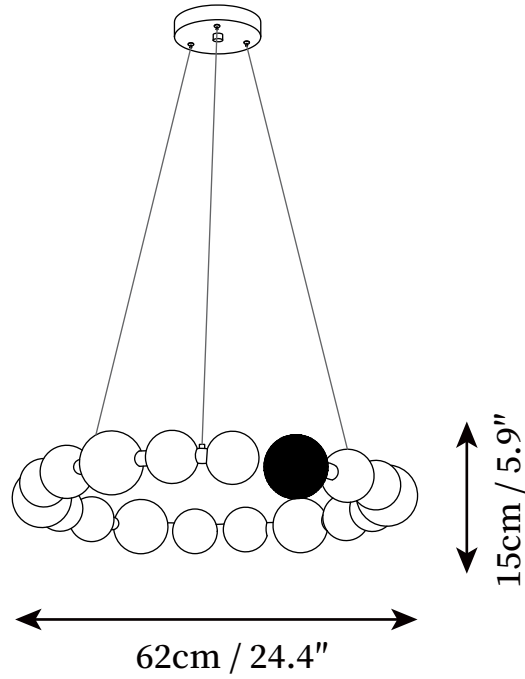

## SPECIFICATION DETAILS

\*For custom options, consult factory for details

<b>Fixture Dimensions</b>	D 16.5" x H 5.9"
<b>Light source</b>	Integrated LED
<b>Wattage</b>	Total power ~30 watts
<b>Voltage</b>	AC 110-240V
<b>Dimming</b>	Not supported
<b>CRI(Ra)</b>	90+CRI
<b>Mounting</b>	Hardwired.
<b>LED Rated Life</b>	50000 hours
<b>Color Temperature</b>	Warm Light (3000K), Neutral Light (4000K), Cool Light (6000K)
<b>Control method</b>	Compatible with common wall switches(not included)
<b>Finishes</b>	Brass.
<b>Shade Details</b>	White.
<b>Material</b>	Brass, Acrylic.
<b>Wire Length</b>	The standard length of the cord is 59" (150 cm), the length is adjustable.

## SPECIFICATION DETAILS

\*For custom options, consult factory for details

<b>Fixture Dimensions</b>	D 24.4" x H 5.9"
<b>Light source</b>	Integrated LED
<b>Wattage</b>	Total power ~40 watts
<b>Voltage</b>	AC 110-240V
<b>Dimming</b>	Not supported
<b>CRI(Ra)</b>	90+CRI
<b>Mounting</b>	Hardwired.
<b>LED Rated Life</b>	50000 hours
<b>Color Temperature</b>	Warm Light (3000K), Neutral Light (4000K), Cool Light (6000K)
<b>Control method</b>	Compatible with common wall switches (not included)
<b>Finishes</b>	Brass.
<b>Shade Details</b>	White.
<b>Material</b>	Brass, Acrylic.
<b>Wire Length</b>	The standard length of the cord is 59" (150 cm), the length is adjustable.