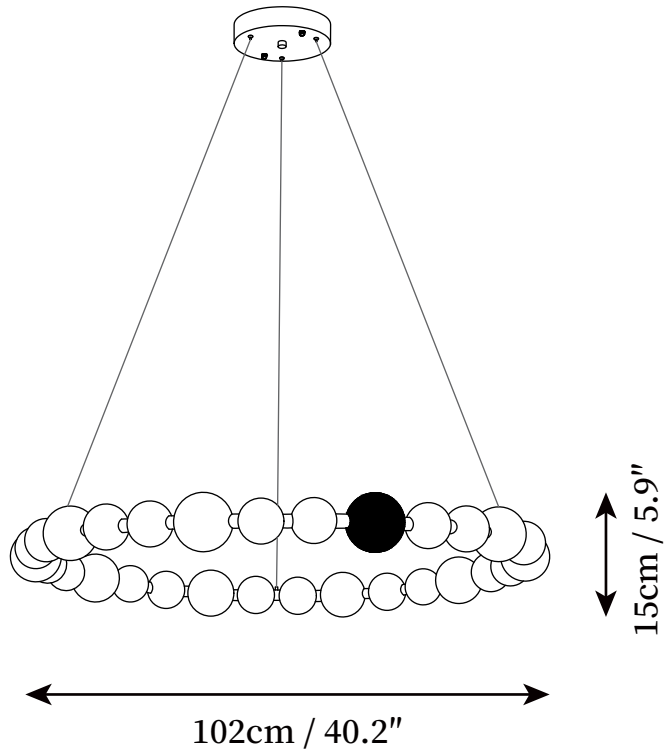

SPECIFICATION SHEET

SPECIFICATION DETAILS

*For custom options, consult factory for details

Fixture Dimensions	D 40.2" x H 5.9"
Light source	Integrated LED
Wattage	Total power ~60 watts
Voltage	AC 110-240V
Dimming	Not supported
CRI(Ra)	90+CRI
Mounting	Hardwired.
LED Rated Life	50000 hours
Color Temperature	Warm Light (3000K), Neutral Light (4000K), Cool Light (6000K)
Control method	Compatible with common wall switches (not included)
Finishes	Brass.
Shade Details	White.
Material	Brass, Acrylic.
Wire Length	The standard length of the cord is 59" (150 cm), the length is adjustable.