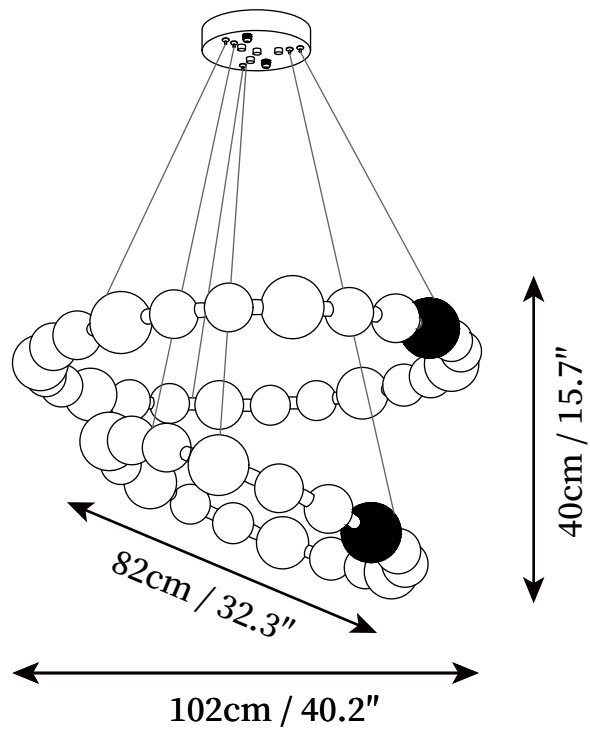

SPECIFICATION SHEET

SPECIFICATION DETAILS

*For custom options, consult factory for details

Fixture Dimensions	D 16.5" + 24.4" x H 15.7" D 24.4" + 32.3" x H 15.7" D 32.3" + 40.2" x H 15.7"
Light source	Integrated LED
Wattage	Total power ~70 watts
Voltage	AC 110-240V
Dimming	Not supported
CRI(Ra)	90+CRI
Mounting	Hardwired.
LED Rated Life	50000 hours
Color Temperature	Warm Light (3000K), Neutral Light (4000K), Cool Light (6000K)
Control method	Compatible with common wall switches(not included)
Finishes	Brass.
Shade Details	White.
Material	Brass, Acrylic.
Wire Length	The standard length of the cord is 59" (150 cm), the length is adjustable.