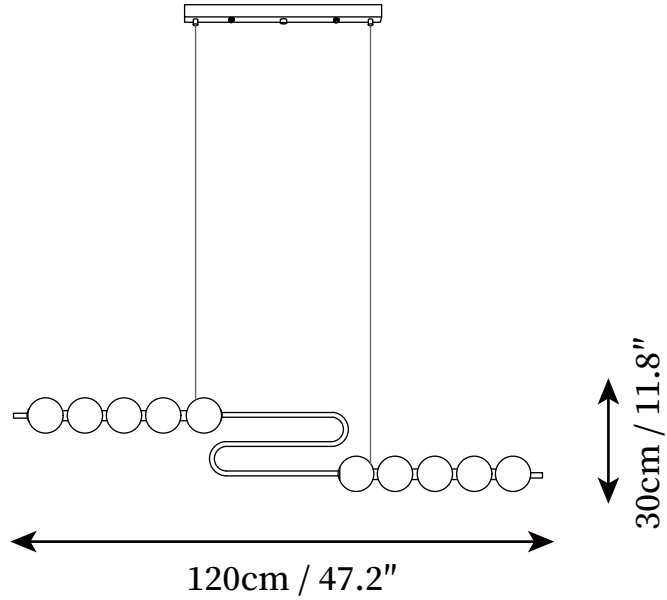

SPECIFICATION SHEET

SPECIFICATION DETAILS

*For custom options, consult factory for details

Fixture Dimensions	D 47.2" x H 11.8"
Light source	Integrated LED
Wattage	Total power ~30 watts
Voltage	AC 110-240V
Dimming	Not supported
CRI(Ra)	90+CRI
Mounting	Hardwired.
LED Rated Life	50000 hours
Color Temperature	Warm Light (3000K), Neutral Light (4000K), Cool Light (6000K)
Control method	Compatible with common wall switches (not included)
Finishes	Brass.
Shade Details	White.
Material	Brass, Acrylic.
Wire Length	The standard length of the cord is 59" (150 cm), the length is adjustable.