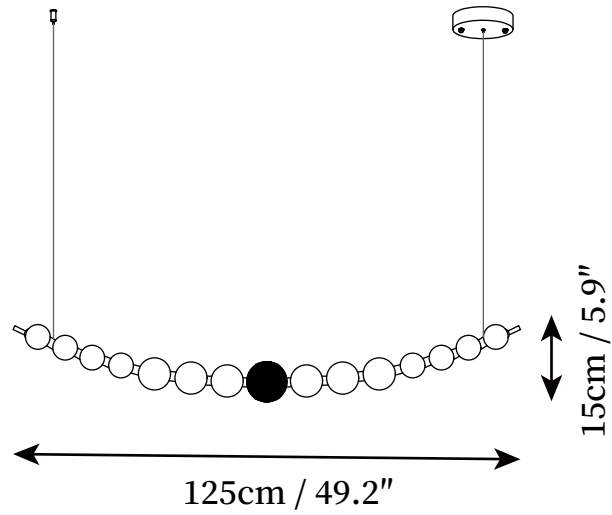

SPECIFICATION SHEET

SPECIFICATION DETAILS

*For custom options, consult factory for details

Fixture Dimensions	D 49.2" x H 5.9"
Light source	Integrated LED
Wattage	Total power ~30 watts
Voltage	AC 110-240V
Dimming	Not supported
CRI(Ra)	90+CRI
Mounting	Hardwired.
LED Rated Life	50000 hours
Color Temperature	Warm Light (3000K), Neutral Light (4000K), Cool Light (6000K)
Control method	Compatible with common wall switches (not included)
Finishes	Brass.
Shade Details	White.
Material	Brass, Acrylic.
Wire Length	The standard length of the cord is 59" (150 cm), the length is adjustable.