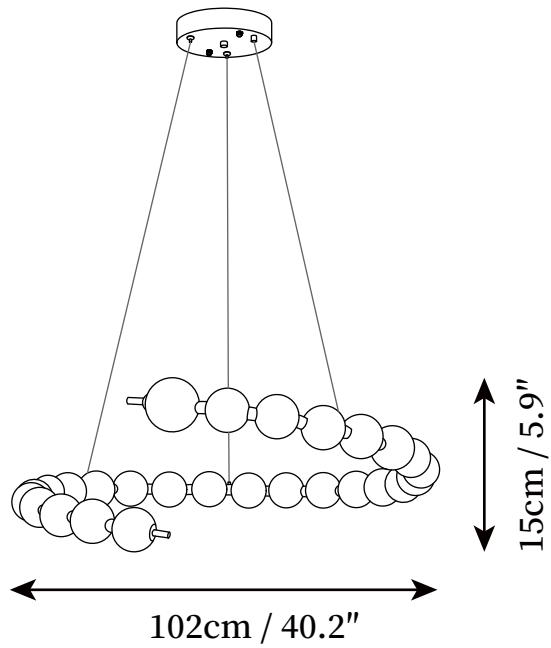

SPECIFICATION SHEET

SPECIFICATION DETAILS

*For custom options, consult factory for details

Fixture Dimensions	D 32.3" x H 5.9" D 40.2" x H 5.9"
Light source	Integrated LED
Wattage	Total power ~50 watts
Voltage	AC 110-240V
Dimming	Not supported
CRI(Ra)	90+CRI
Mounting	Hardwired.
LED Rated Life	50000 hours
Color Temperature	Warm Light (3000K), Neutral Light (4000K), Cool Light (6000K)
Control method	Compatible with common wall switches(not included)
Finishes	Brass.
Shade Details	White.
Material	Brass, Acrylic.
Wire Length	The standard length of the cord is 59" (150 cm), the length is adjustable.