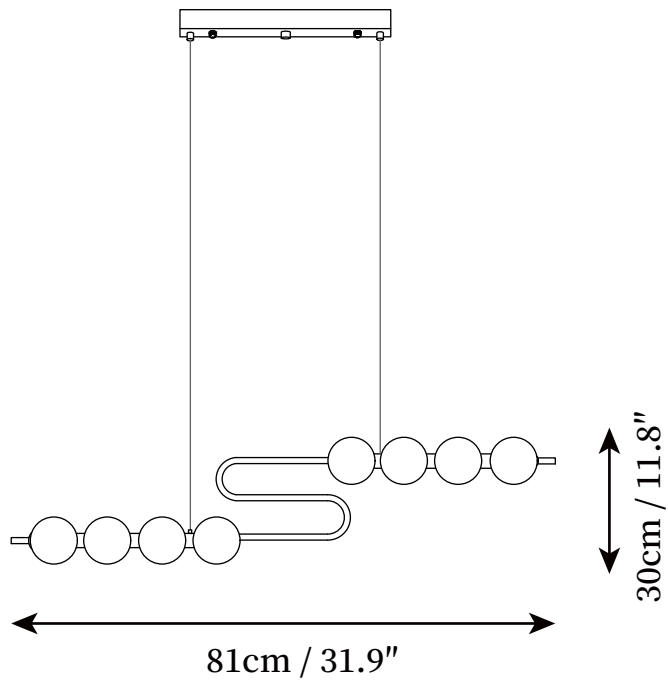

SPECIFICATION SHEET

SPECIFICATION DETAILS

*For custom options, consult factory for details

Fixture Dimensions	D 31.9" x H 11.8"
Light source	Integrated LED
Wattage	Total power ~20 watts
Voltage	AC 110-240V
Dimming	Not supported
CRI(Ra)	90+CRI
Mounting	Hardwired.
LED Rated Life	50000 hours
Color Temperature	Warm Light (3000K), Neutral Light (4000K), Cool Light (6000K)
Control method	Compatible with common wall switches(not included)
Finishes	Brass.
Shade Details	White.
Material	Brass, Acrylic.
Wire Length	The standard length of the cord is 59" (150 cm), the length is adjustable.