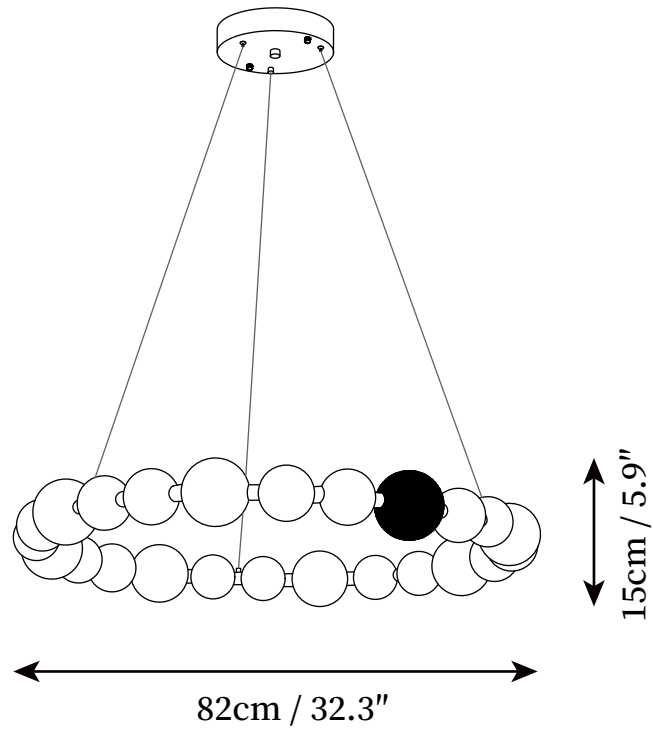

SPECIFICATION SHEET

SPECIFICATION DETAILS

*For custom options, consult factory for details

Fixture Dimensions	D 32.3" x H 5.9"
Light source	Integrated LED
Wattage	Total power ~50 watts
Voltage	AC 110-240V
Dimming	Not supported
CRI(Ra)	90+CRI
Mounting	Hardwired.
LED Rated Life	50000 hours
Color Temperature	Warm Light (3000K), Neutral Light (4000K), Cool Light (6000K)
Control method	Compatible with common wall switches(not included)
Finishes	Brass.
Shade Details	White.
Material	Brass, Acrylic.
Wire Length	The standard length of the cord is 59" (150 cm), the length is adjustable.