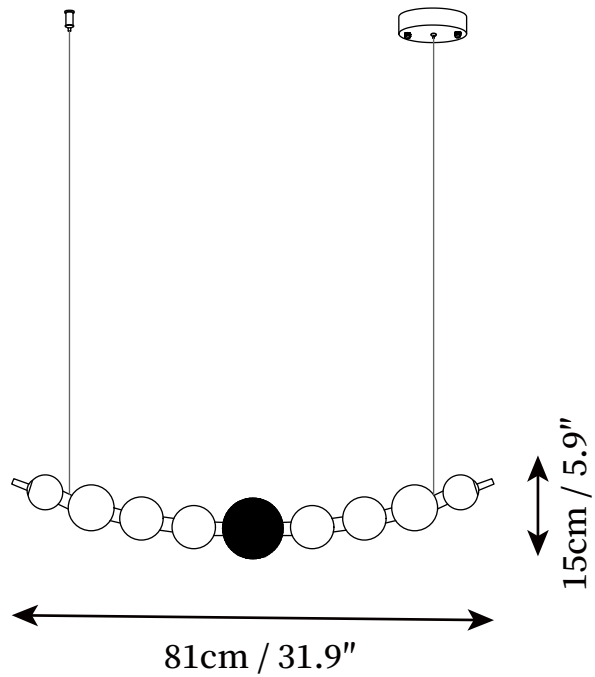

SPECIFICATION SHEET

SPECIFICATION DETAILS

*For custom options, consult factory for details

Fixture Dimensions	D 31.9" x H 5.9"
Light source	Integrated LED
Wattage	Total power ~20 watts
Voltage	AC 110-240V
Dimming	Not supported
CRI(Ra)	90+CRI
Mounting	Hardwired.
LED Rated Life	50000 hours
Color Temperature	Warm Light (3000K), Neutral Light (4000K), Cool Light (6000K)
Control method	Compatible with common wall switches (not included)
Finishes	Brass.
Shade Details	White.
Material	Brass, Acrylic.
Wire Length	The standard length of the cord is 59" (150 cm), the length is adjustable.