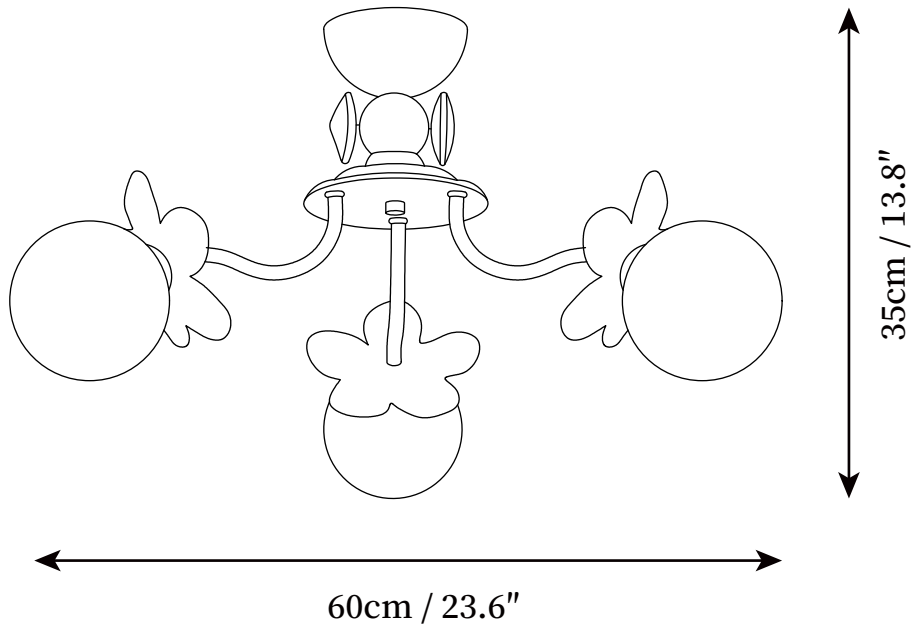

SPECIFICATION SHEET

SPECIFICATION DETAILS

*For custom options, consult factory for details

Fixture Dimensions	D 23.6" x H 13.8" (3heads)
Light source	G9 (bulb not included)
Wattage	MAX 5W incandescent bulb or LED equivalent.
Voltage	AC 110-240V
Mounting	Hardwired.
Dimming	Compatible with dimmable bulbs (bulb not included)
Control method	Compatible with common wall switches(not included)
Finishes	Brass, Black.
Shade Details	White.
Material	Brass, Glass.

SPECIFICATION SHEET

SPECIFICATION DETAILS

*For custom options, consult factory for details

Fixture Dimensions	D 29.5" x H 15.7" (6 heads)
Light source	G9 (bulb not included)
Wattage	MAX 5W incandescent bulb or LED equivalent.
Voltage	AC 110-240V
Mounting	Hardwired.
Dimming	Compatible with dimmable bulbs (bulb not included)
Control method	Compatible with common wall switches (not included)
Finishes	Brass, Black.
Shade Details	White.
Material	Brass, Glass.

SPECIFICATION SHEET

SPECIFICATION DETAILS

*For custom options, consult factory for details

Fixture Dimensions	D 35.4" x H 15.7" (8 heads)
Light source	G9 (bulb not included)
Wattage	MAX 5W incandescent bulb or LED equivalent.
Voltage	AC 110-240V
Mounting	Hardwired.
Dimming	Compatible with dimmable bulbs (bulb not included)
Control method	Compatible with common wall switches(not included)
Finishes	Brass, Black.
Shade Details	White.
Material	Brass, Glass.