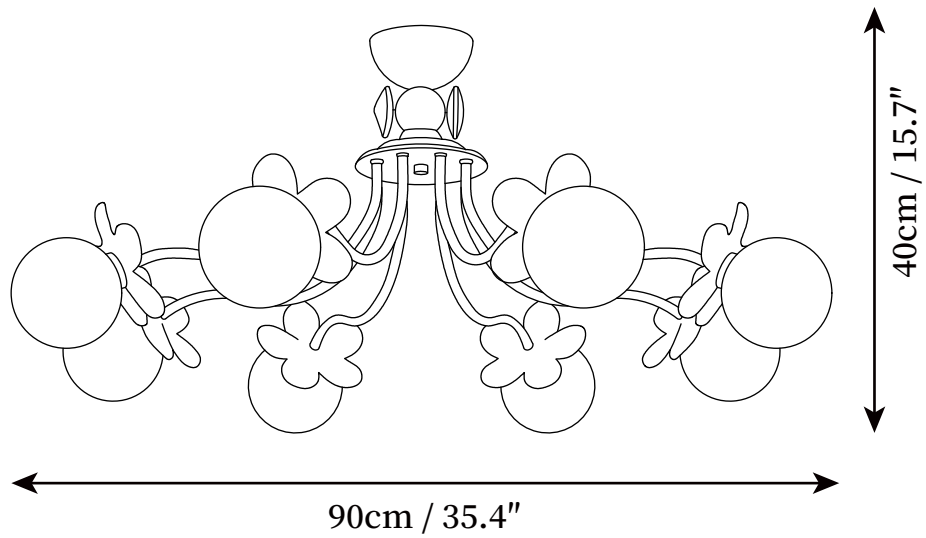

SPECIFICATION SHEET

SPECIFICATION DETAILS

*For custom options, consult factory for details

Fixture Dimensions	D 23.6" x H 13.8" (3heads)
Light source	G9 (bulb not included)
Wattage	MAX 5W incandescent bulb or LED equivalent.
Voltage	AC 110-240V
Mounting	Hardwired.
Dimming	Compatible with dimmable bulbs (bulb not included)
Control method	Compatible with common wall switches(not included)
Finishes	Brass, Black.
Shade Details	White.
Material	Brass, Glass.

SPECIFICATION SHEET

SPECIFICATION DETAILS

*For custom options, consult factory for details

Fixture Dimensions	D 29.5" x H 15.7" (6 heads)
Light source	G9 (bulb not included)
Wattage	MAX 5W incandescent bulb or LED equivalent.
Voltage	AC 110-240V
Mounting	Hardwired.
Dimming	Compatible with dimmable bulbs (bulb not included)
Control method	Compatible with common wall switches (not included)
Finishes	Brass, Black.
Shade Details	White.
Material	Brass, Glass.

SPECIFICATION SHEET

SPECIFICATION DETAILS

*For custom options, consult factory for details

Fixture Dimensions	D 35.4" x H 15.7" (8 heads)
Light source	G9 (bulb not included)
Wattage	MAX 5W incandescent bulb or LED equivalent.
Voltage	AC 110-240V
Mounting	Hardwired.
Dimming	Compatible with dimmable bulbs (bulb not included)
Control method	Compatible with common wall switches(not included)
Finishes	Brass, Black.
Shade Details	White.
Material	Brass, Glass.