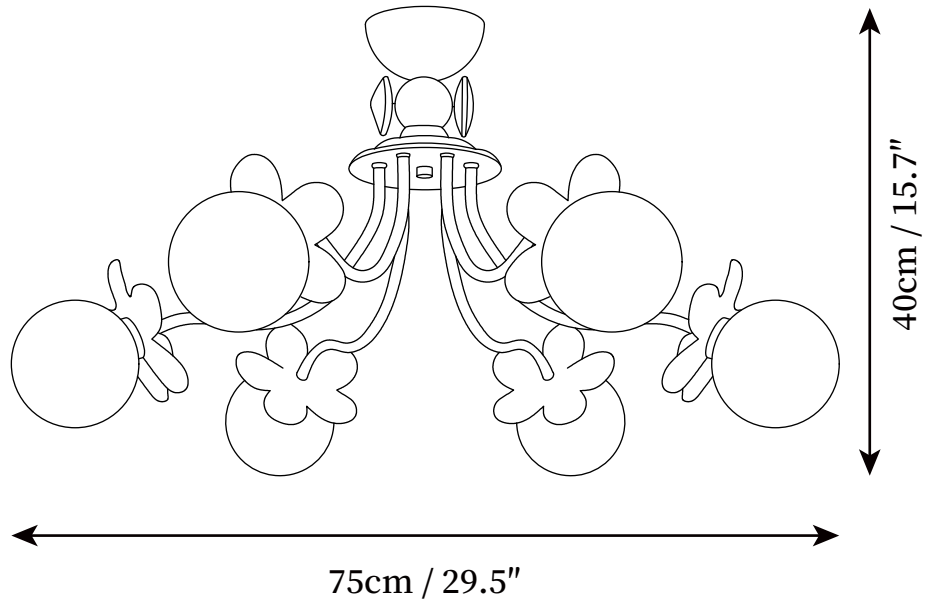

SPECIFICATION SHEET

SPECIFICATION DETAILS

*For custom options, consult factory for details

Fixture Dimensions	D 23.6" x H 13.8" (3heads)
Light source	G9 (bulb not included)
Wattage	MAX 5W incandescent bulb or LED equivalent.
Voltage	AC 110-240V
Mounting	Hardwired.
Dimming	Compatible with dimmable bulbs (bulb not included)
Control method	Compatible with common wall switches(not included)
Finishes	Brass, Black.
Shade Details	White.
Material	Brass, Glass.

SPECIFICATION SHEET

SPECIFICATION DETAILS

*For custom options, consult factory for details

Fixture Dimensions	D 29.5" x H 15.7" (6 heads)
Light source	G9 (bulb not included)
Wattage	MAX 5W incandescent bulb or LED equivalent.
Voltage	AC 110-240V
Mounting	Hardwired.
Dimming	Compatible with dimmable bulbs (bulb not included)
Control method	Compatible with common wall switches (not included)
Finishes	Brass, Black.
Shade Details	White.
Material	Brass, Glass.

SPECIFICATION SHEET

SPECIFICATION DETAILS

*For custom options, consult factory for details

Fixture Dimensions	D 35.4" x H 15.7" (8 heads)
Light source	G9 (bulb not included)
Wattage	MAX 5W incandescent bulb or LED equivalent.
Voltage	AC 110-240V
Mounting	Hardwired.
Dimming	Compatible with dimmable bulbs (bulb not included)
Control method	Compatible with common wall switches(not included)
Finishes	Brass, Black.
Shade Details	White.
Material	Brass, Glass.