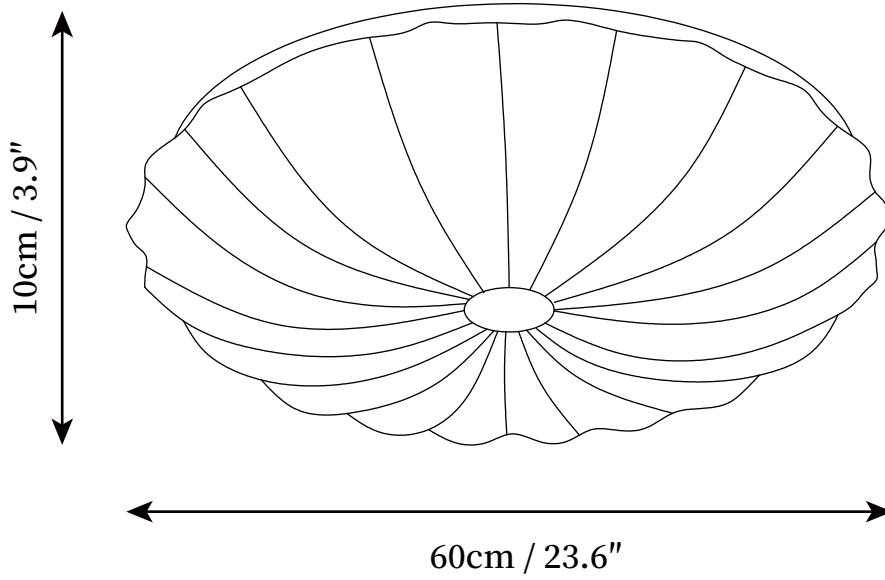

SPECIFICATION SHEET

SPECIFICATION DETAILS

*For custom options, consult factory for details

Fixture Dimensions	D 10.6" x H 3.9" D 15.7" x H 3.9" D 19.7" x H 3.9" D 23.6" x H 3.9"
Light source	Integrated LED
Wattage	~5W
Voltage	AC 110-240V
Dimming	Not supported
CRI(Ra)	90+CRI
Mounting	Hardwired.
LED Rated Life	30000 hours
Color Temperature	Warm Light (3000K), Neutral Light (4000K), Cool Light (6000K)
Control method	Compatible with common wall switches (not included)
Finishes	White.
Shade Details	White.
Material	Metal, Acrylic.