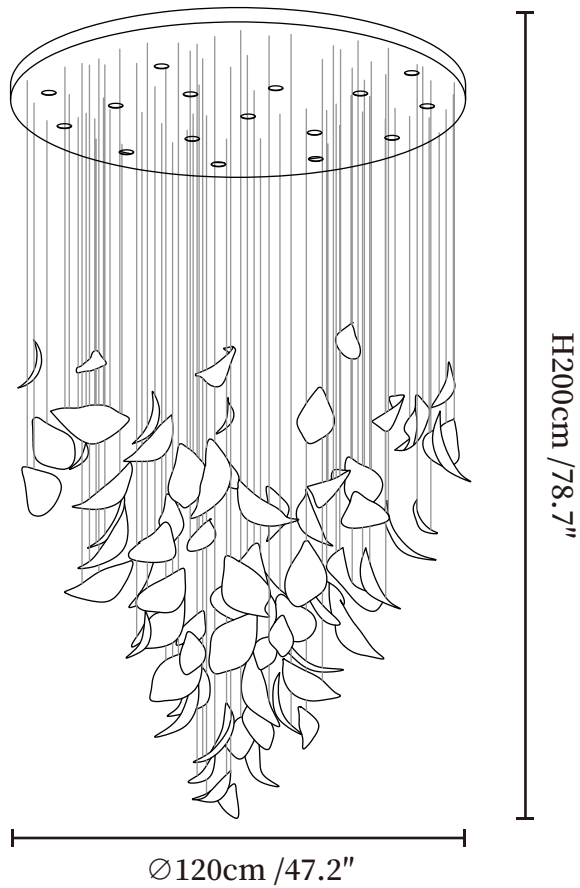

SPECIFICATION SHEET

SPECIFICATION DETAILS

*For custom options, consult factory for details

Fixture Dimensions	Ø 47.2" x 78.7"
Light source	Integrated LED
Wattage	Total power ~24 watts
Voltage	AC 110-240V
Dimming	Not supported
CRI(Ra)	90+CRI
Mounting	Hardwired.
LED Rated Life	50000 hours
Color Temperature	Warm Light (3000K), Neutral Light (4000K), Cool Light (6000K)
Control method	Compatible with common wall switches (
Finishes	Gold, Clear.
Shade Details	Gold, Clear.
Material	Metal, Glass.
Wire Length	The standard length of the cord is 59" (150 cm), the length is adjustable.