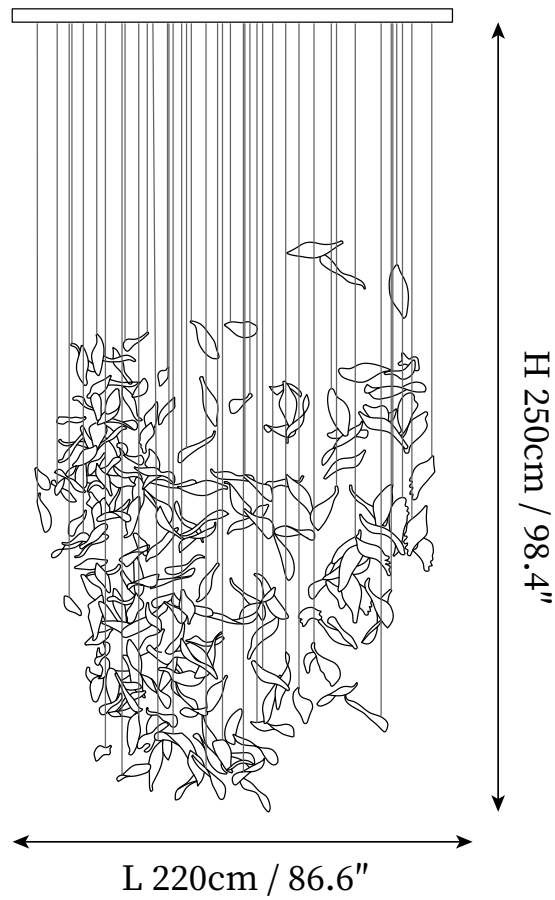

SPECIFICATION SHEET

SPECIFICATION DETAILS

*For custom options, consult factory for details

Fixture Dimensions	L 86.6" x W 23.6" x H 98.4"
Light source	Integrated LED
Wattage	~ 15W
Voltage	AC 110-240V
Dimming	Not supported
CRI(Ra)	90+ CRI
Mounting	Hardwired.
LED Rated Life	30000 hours
Color Temperature	Warm Light (3000K), Neutral Light (4000K), Cool Light (6000K)
Control method	Compatible with common wall switches(
Finishes	Stainless steel.
Shadow Details	Clear, Pink.
Material	Stainless steel, Glass.
Wire Length	The standard length of the cord is 59" (150 cm), the length is adjustable.