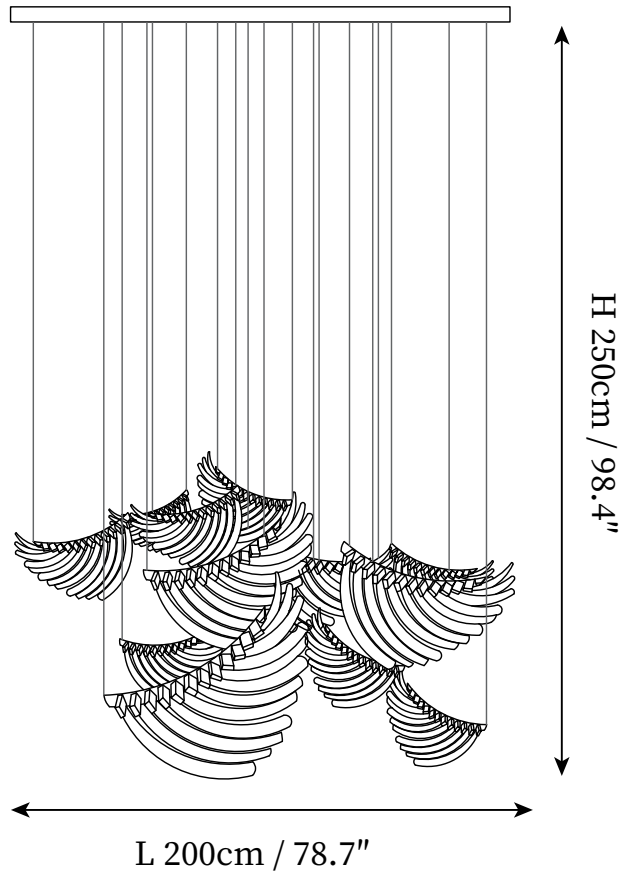

SPECIFICATION SHEET

SPECIFICATION DETAILS

*For custom options, consult factory for details

Fixture Dimensions	L 78.7" x H 98.4"
Light source	Integrated LED
Wattage	~ 15W
Voltage	AC 110-240V
Dimming	Not supported
CRI(Ra)	90+ CRI
Mounting	Hardwired.
LED Rated Life	30000 hours
Color Temperature	Warm Light (3000K), Neutral Light (4000K), Cool Light (6000K)
Control method	Compatible with common wall switches(
Finishes	Silver.
Shadow Details	White.
Material	Stainless steel, Glass.
Wire Length	The standard length of the cord is 59" (150 cm), the length is adjustable.