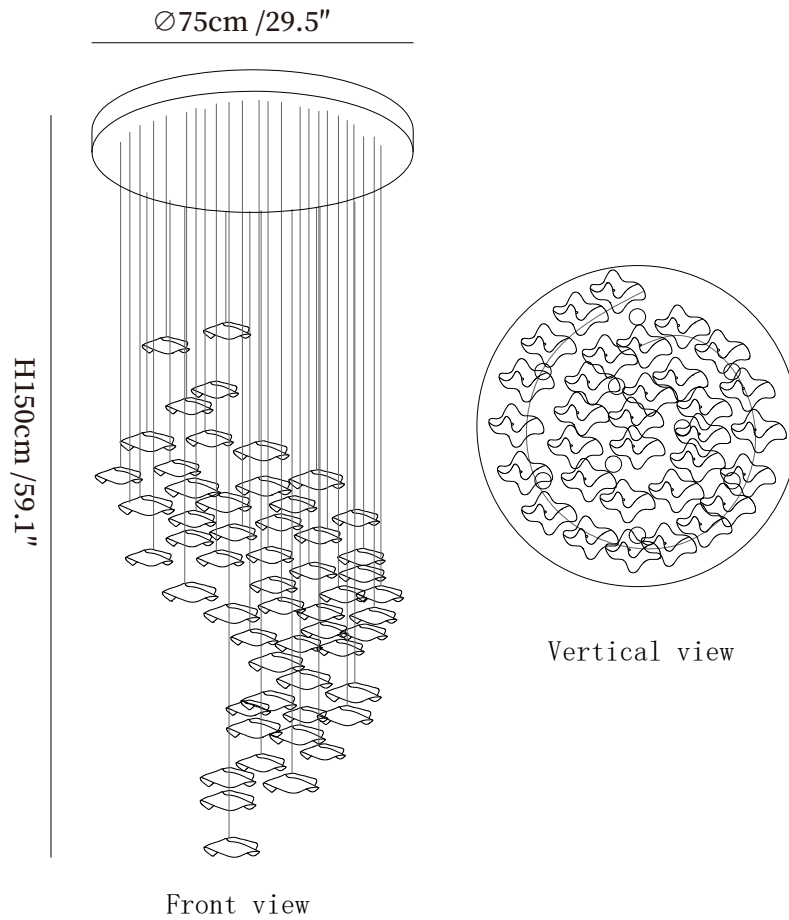

SPECIFICATION SHEET

SPECIFICATION DETAILS

*For custom options, consult factory for details

Fixture Dimensions	$\varnothing 29.5'' \times H 59.1''$
Light source	Integrated LED
Wattage	~5W
Voltage	AC 110-240V
Dimming	Not supported
CRI(Ra)	90+CRI
Mounting	Hardwired.
LED Rated Life	50000 hours
Color Temperature	Warm Light (3000K), Neutral Light (4000K), Cool Light (6000K)
Control method	Compatible with common wall switches(not included)
Finishes	White.
Shade Details	Clear Glass, Gold, Amber.
Material	Metal, Stainless steel, Glass.
Wire Length	The standard length of the cord is 59" (150 cm), the length is adjustable.