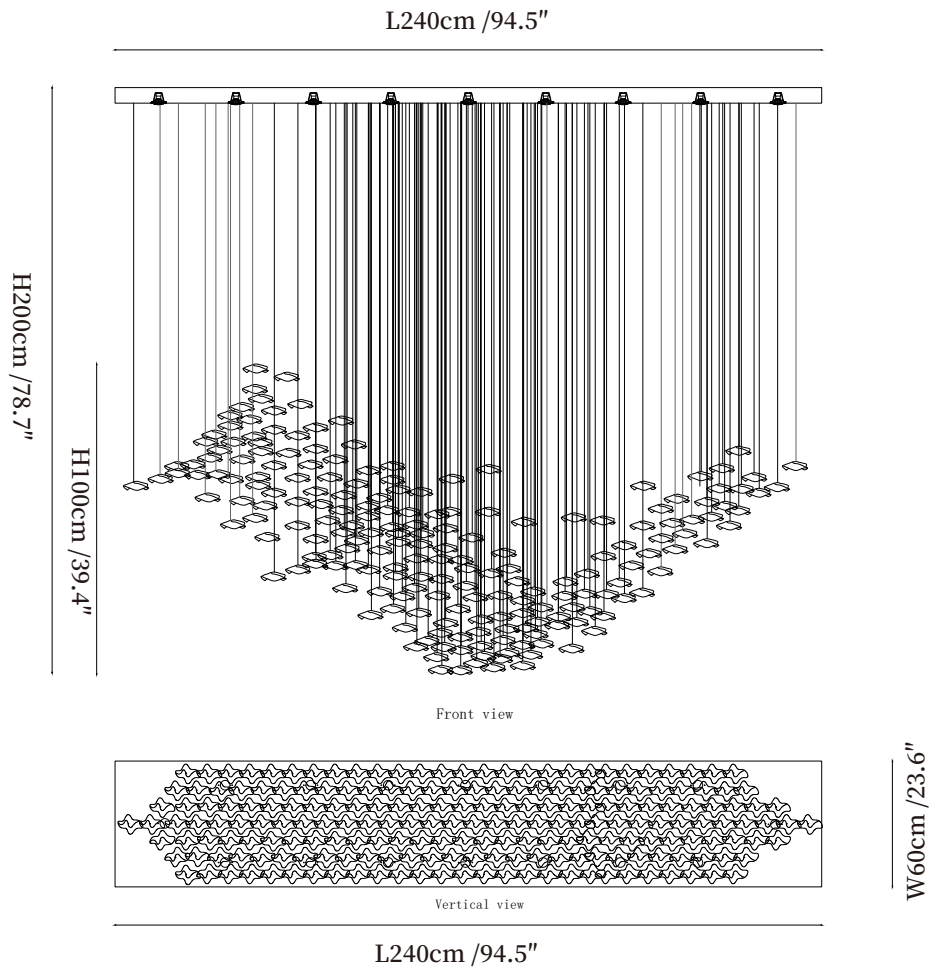

SPECIFICATION SHEET

SPECIFICATION DETAILS

*For custom options, consult factory for details

Fixture Dimensions	L 82.7" x W 23.6" x H 39.4"
Light source	Integrated LED
Wattage	~5W
Voltage	AC 110-240V
Dimming	Not supported
CRI(Ra)	90+CRI
Mounting	Hardwired.
LED Rated Life	50000 hours
Color Temperature	Warm Light (3000K), Neutral Light (4000K), Cool Light (6000K)
Control method	Compatible with common wall switches(not included)
Finishes	White.
Shade Details	Clear Glass, Gold, Amber.
Material	Metal, Stainless steel, Glass.
Wire Length	The standard length of the cord is 59" (150 cm), the length is adjustable.

SPECIFICATION SHEET

SPECIFICATION DETAILS

*For custom options, consult factory for details

Fixture Dimensions	L 82.7" x W 31.5" x H 39.4"
Light source	Integrated LED
Wattage	~5W
Voltage	AC 110-240V
Dimming	Not supported
CRI(Ra)	90+CRI
Mounting	Hardwired.
LED Rated Life	50000 hours
Color Temperature	Warm Light (3000K), Neutral Light (4000K), Cool Light (6000K)
Control method	Compatible with common wall switches (not included)
Finishes	White.
Shade Details	Clear Glass, Gold, Amber.
Material	Metal, Stainless steel, Glass.
Wire Length	The standard length of the cord is 59" (150 cm), the length is adjustable.

SPECIFICATION SHEET

SPECIFICATION DETAILS

*For custom options, consult factory for details

Fixture Dimensions	L 94.5" x W 23.6" x H 39.4"
Light source	Integrated LED
Wattage	~5W
Voltage	AC 110-240V
Dimming	Not supported
CRI(Ra)	90+CRI
Mounting	Hardwired.
LED Rated Life	50000 hours
Color Temperature	Warm Light (3000K), Neutral Light (4000K), Cool Light (6000K)
Control method	Compatible with common wall switches(not included)
Finishes	White.
Shade Details	Clear Glass, Gold, Amber.
Material	Metal, Stainless steel, Glass.
Wire Length	The standard length of the cord is 59" (150 cm), the length is adjustable.