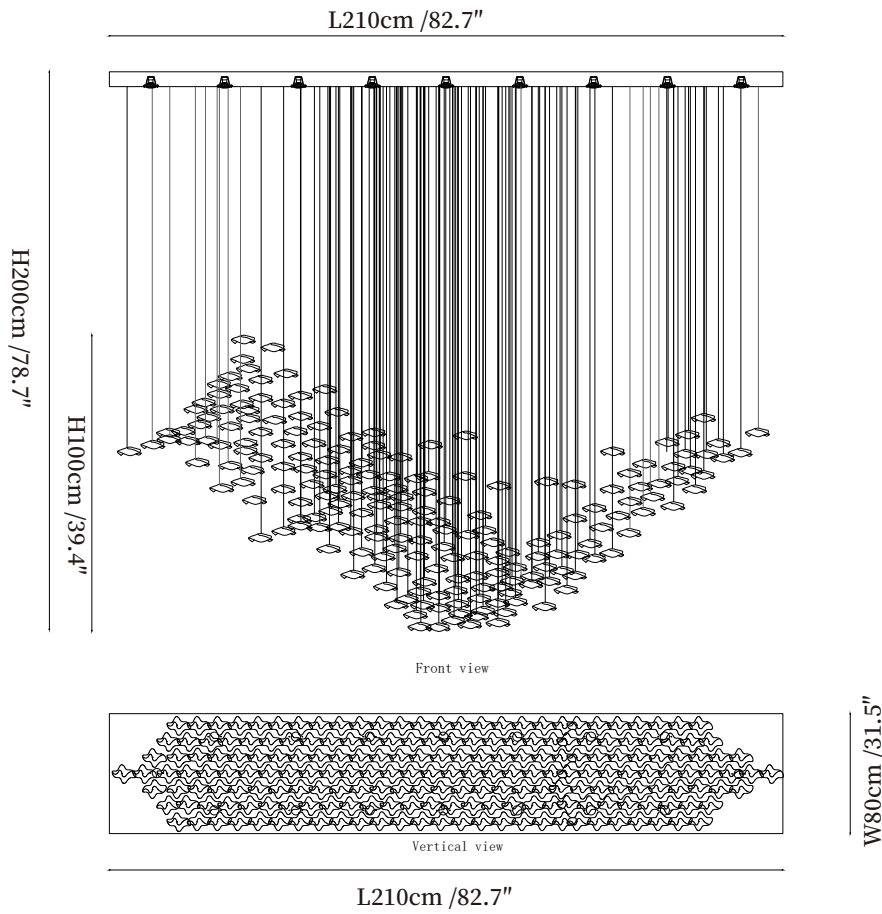

SPECIFICATION SHEET

SPECIFICATION DETAILS

*For custom options, consult factory for details

Fixture Dimensions	L 82.7" x W 23.6" x H 39.4"
Light source	Integrated LED
Wattage	~5W
Voltage	AC 110-240V
Dimming	Not supported
CRI(Ra)	90+CRI
Mounting	Hardwired.
LED Rated Life	50000 hours
Color Temperature	Warm Light (3000K), Neutral Light (4000K), Cool Light (6000K)
Control method	Compatible with common wall switches(not included)
Finishes	White.
Shade Details	Clear Glass, Gold, Amber.
Material	Metal, Stainless steel, Glass.
Wire Length	The standard length of the cord is 59" (150 cm), the length is adjustable.

SPECIFICATION SHEET

SPECIFICATION DETAILS

*For custom options, consult factory for details

Fixture Dimensions	L 82.7" x W 31.5" x H 39.4"
Light source	Integrated LED
Wattage	~5W
Voltage	AC 110-240V
Dimming	Not supported
CRI(Ra)	90+CRI
Mounting	Hardwired.
LED Rated Life	50000 hours
Color Temperature	Warm Light (3000K), Neutral Light (4000K), Cool Light (6000K)
Control method	Compatible with common wall switches (not included)
Finishes	White.
Shade Details	Clear Glass, Gold, Amber.
Material	Metal, Stainless steel, Glass.
Wire Length	The standard length of the cord is 59" (150 cm), the length is adjustable.

SPECIFICATION SHEET

SPECIFICATION DETAILS

*For custom options, consult factory for details

Fixture Dimensions	L 94.5" x W 23.6" x H 39.4"
Light source	Integrated LED
Wattage	~5W
Voltage	AC 110-240V
Dimming	Not supported
CRI(Ra)	90+CRI
Mounting	Hardwired.
LED Rated Life	50000 hours
Color Temperature	Warm Light (3000K), Neutral Light (4000K), Cool Light (6000K)
Control method	Compatible with common wall switches(not included)
Finishes	White.
Shade Details	Clear Glass, Gold, Amber.
Material	Metal, Stainless steel, Glass.
Wire Length	The standard length of the cord is 59" (150 cm), the length is adjustable.