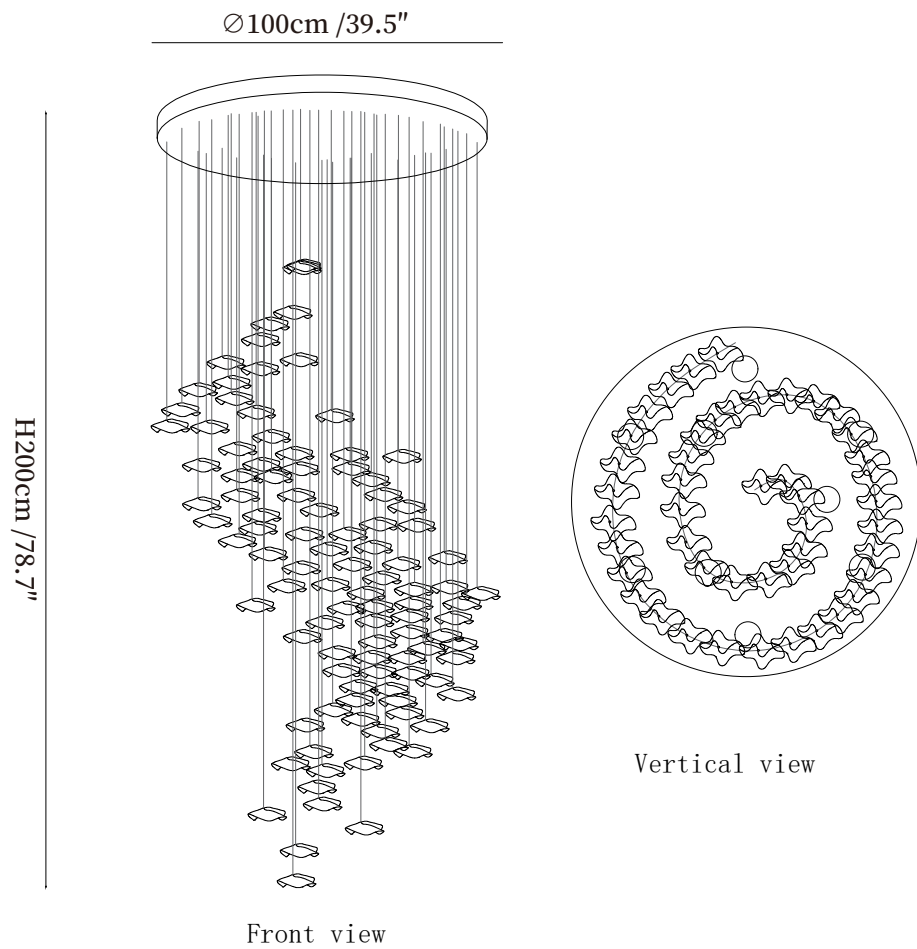

SPECIFICATION SHEET

SPECIFICATION DETAILS

*For custom options, consult factory for details

Fixture Dimensions	L 94.5" x W 23.6" x H 39.4"
Light source	Integrated LED
Wattage	~5W
Voltage	AC 110-240V
Dimming	Not supported
CRI(Ra)	90+CRI
Mounting	Hardwired.
LED Rated Life	50000 hours
Color Temperature	Warm Light (3000K), Neutral Light (4000K), Cool Light (6000K)
Control method	Compatible with common wall switches(not included)
Finishes	White.
Shade Details	Clear Glass, Gold, Amber.
Material	Metal, Stainless steel, Glass.
Wire Length	The standard length of the cord is 59" (150 cm), the length is adjustable.

SPECIFICATION SHEET

SPECIFICATION DETAILS

*For custom options, consult factory for details

Fixture Dimensions	$\varnothing 29.5'' \times H 59.1''$
Light source	Integrated LED
Wattage	~5W
Voltage	AC 110-240V
Dimming	Not supported
CRI(Ra)	90+CRI
Mounting	Hardwired.
LED Rated Life	50000 hours
Color Temperature	Warm Light (3000K), Neutral Light (4000K), Cool Light (6000K)
Control method	Compatible with common wall switches(not included)
Finishes	White.
Shade Details	Clear Glass, Gold, Amber.
Material	Metal, Stainless steel, Glass.
Wire Length	The standard length of the cord is 59" (150 cm), the length is adjustable.

SPECIFICATION SHEET

SPECIFICATION DETAILS

*For custom options, consult factory for details

Fixture Dimensions	Ø 39.4" x H 78.7"
Light source	Integrated LED
Wattage	~5W
Voltage	AC 110-240V
Dimming	Not supported
CRI(Ra)	90+CRI
Mounting	Hardwired.
LED Rated Life	50000 hours
Color Temperature	Warm Light (3000K), Neutral Light (4000K), Cool Light (6000K)
Control method	Compatible with common wall switches (not included)
Finishes	White.
Shade Details	Clear Glass, Gold, Amber.
Material	Metal, Stainless steel, Glass.
Wire Length	The standard length of the cord is 59" (150 cm), the length is adjustable.