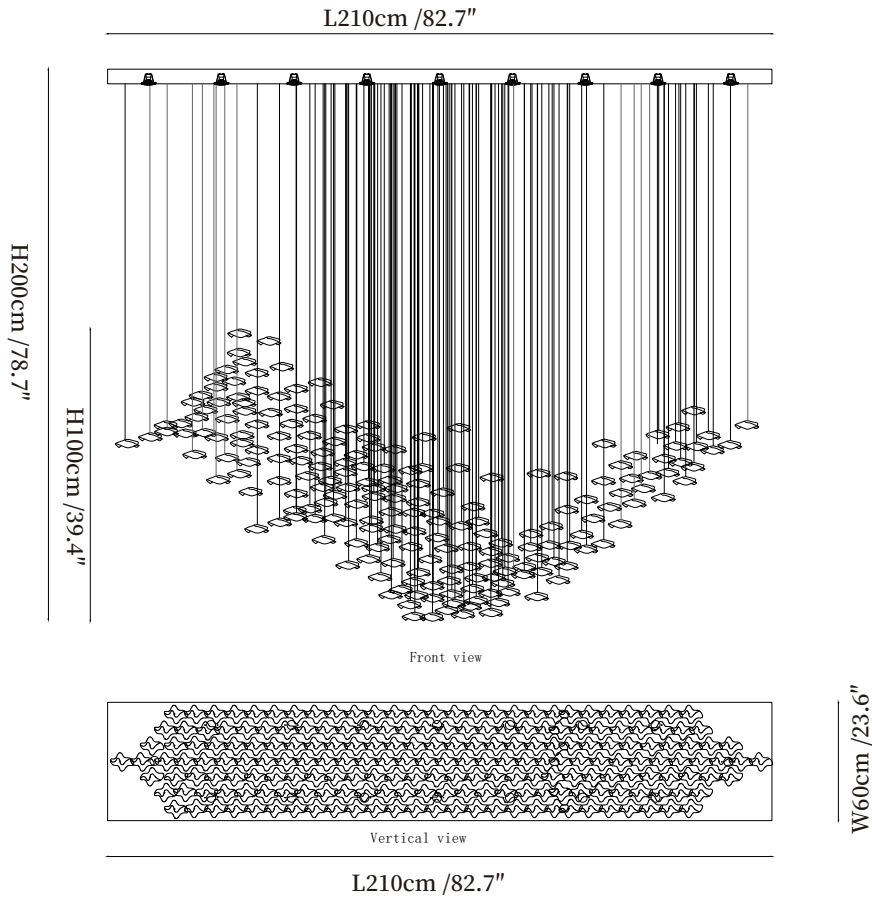

SPECIFICATION SHEET

SPECIFICATION DETAILS

*For custom options, consult factory for details

Fixture Dimensions	L 82.7" x W 23.6" x H 39.4"
Light source	Integrated LED
Wattage	~5W
Voltage	AC 110-240V
Dimming	Not supported
CRI(Ra)	90+CRI
Mounting	Hardwired.
LED Rated Life	50000 hours
Color Temperature	Warm Light (3000K), Neutral Light (4000K), Cool Light (6000K)
Control method	Compatible with common wall switches(not included)
Finishes	White.
Shade Details	Clear Glass, Gold, Amber.
Material	Metal, Stainless steel, Glass.
Wire Length	The standard length of the cord is 59" (150 cm), the length is adjustable.

SPECIFICATION SHEET

SPECIFICATION DETAILS

*For custom options, consult factory for details

Fixture Dimensions	L 82.7" x W 31.5" x H 39.4"
Light source	Integrated LED
Wattage	~5W
Voltage	AC 110-240V
Dimming	Not supported
CRI(Ra)	90+CRI
Mounting	Hardwired.
LED Rated Life	50000 hours
Color Temperature	Warm Light (3000K), Neutral Light (4000K), Cool Light (6000K)
Control method	Compatible with common wall switches (not included)
Finishes	White.
Shade Details	Clear Glass, Gold, Amber.
Material	Metal, Stainless steel, Glass.
Wire Length	The standard length of the cord is 59" (150 cm), the length is adjustable.

SPECIFICATION SHEET

SPECIFICATION DETAILS

*For custom options, consult factory for details

Fixture Dimensions	L 94.5" x W 23.6" x H 39.4"
Light source	Integrated LED
Wattage	~5W
Voltage	AC 110-240V
Dimming	Not supported
CRI(Ra)	90+CRI
Mounting	Hardwired.
LED Rated Life	50000 hours
Color Temperature	Warm Light (3000K), Neutral Light (4000K), Cool Light (6000K)
Control method	Compatible with common wall switches(not included)
Finishes	White.
Shade Details	Clear Glass, Gold, Amber.
Material	Metal, Stainless steel, Glass.
Wire Length	The standard length of the cord is 59" (150 cm), the length is adjustable.