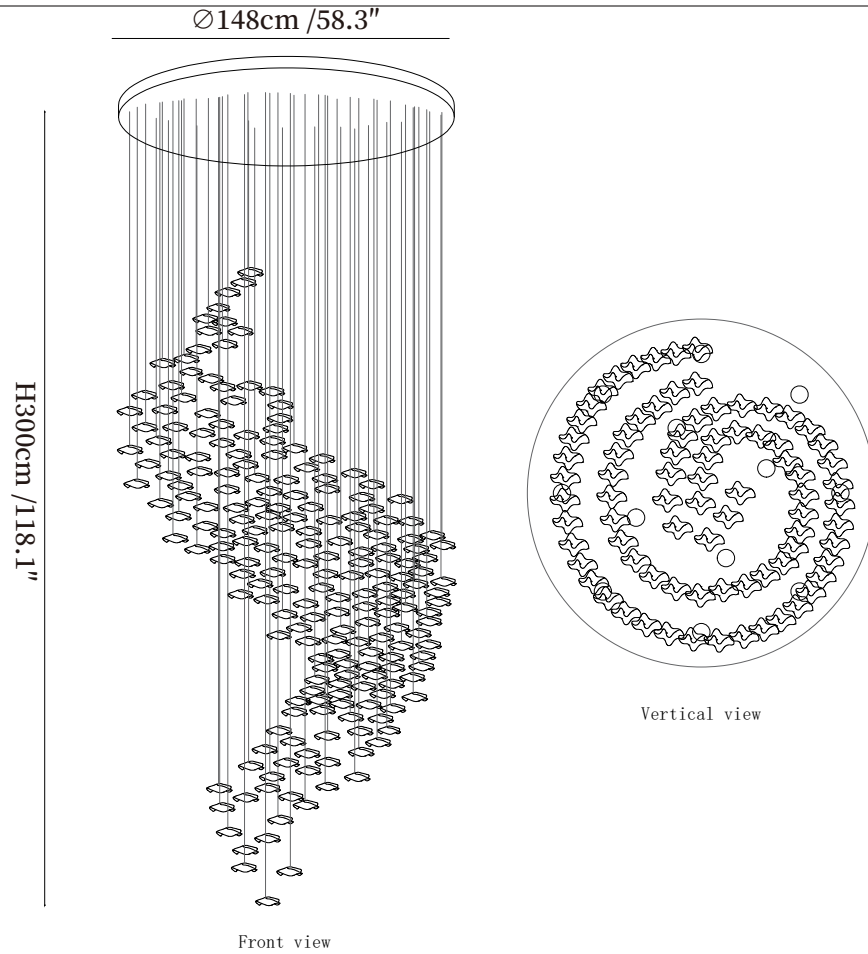

SPECIFICATION SHEET

SPECIFICATION DETAILS

*For custom options, consult factory for details

Fixture Dimensions	$\varnothing 58.3'' \times H 118.1''$
Light source	Integrated LED
Wattage	~5W
Voltage	AC 110-240V
Dimming	Not supported
CRI(Ra)	90+CRI
Mounting	Hardwired.
LED Rated Life	50000 hours
Color Temperature	Warm Light (3000K), Neutral Light (4000K), Cool Light (6000K)
Control method	Compatible with common wall switches(not included)
Finishes	White.
Shade Details	Clear Glass, Gold, Amber.
Material	Metal, Stainless steel, Glass.
Wire Length	The standard length of the cord is 59" (150 cm), the length is adjustable.