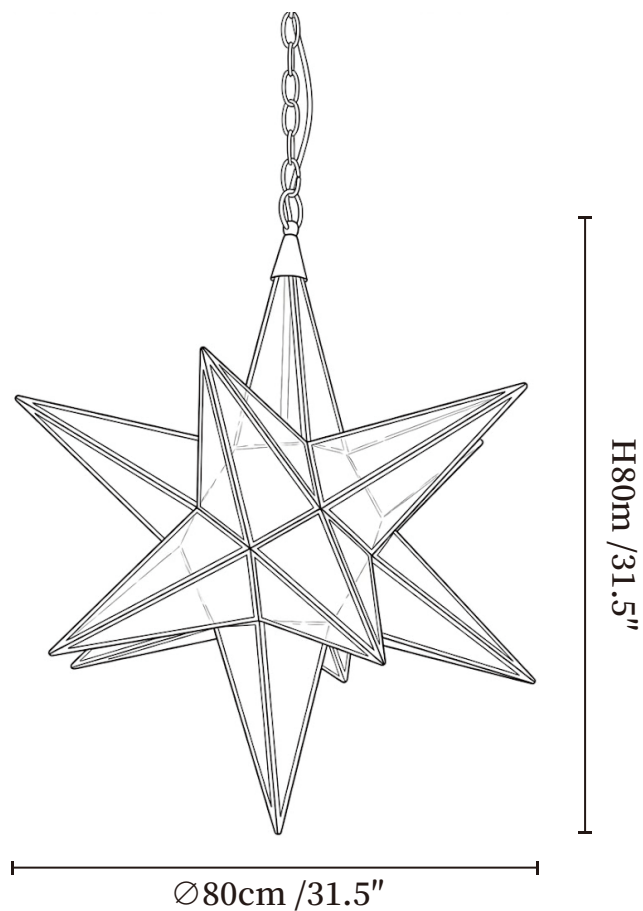

SPECIFICATION SHEET

SPECIFICATION DETAILS

*For custom options, consult factory for details

Fixture Dimensions	Ø 16.1" x H 33.8"
Light source	E26 or E27 (bulb not included)
Wattage	MAX 40W incandescent bulb or LED equivalent.
Voltage	AC 110-240V
Mounting	Hardwired.
Dimming	Compatible with dimmable bulbs (bulb not included)
Control method	Compatible with common wall switches (not included)
Finishes	Brass.
Shade Details	White Glass.
Material	Brass, Glass.
Hanging Length	Chain lengths range between 11.8", the length can be specified according to needs