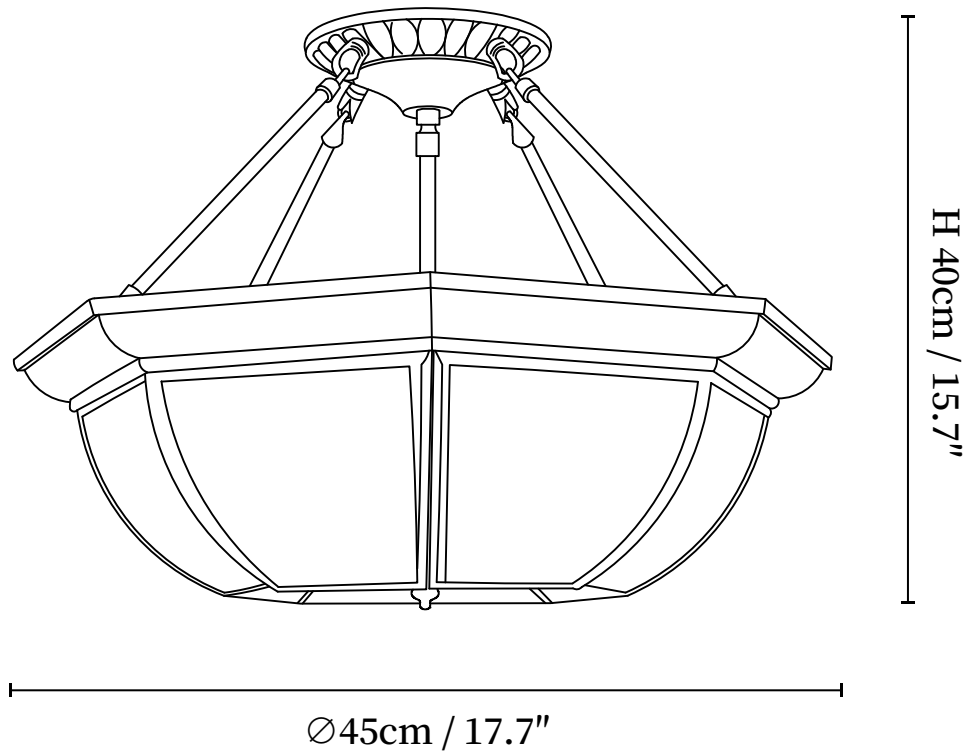

SPECIFICATION SHEET

SPECIFICATION DETAILS

*For custom options, consult factory for details

Fixture Dimensions	D 13.8" x H 5.9" (Model A 3 bulbs) D 17.7" x H 5.9" (Model B 4 bulbs)
Light source	E26 or E27 (bulb not included)
Wattage	MAX 40W incandescent bulb or LED equivalent.
Voltage	AC 110-240V
Mounting	Hardwired.
Dimming	Please purchase dimmable light bulbs separately.
Control method	Compatible with common wall switches (not included)
Finishes	Brass.
Shade Details	White.
Material	Brass, Glass.

SPECIFICATION SHEET

SPECIFICATION DETAILS

*For custom options, consult factory for details

Fixture Dimensions	D 13.8" x H 13.8" (Model A 3 bulbs) D 17.7" x H 15.7" (Model B 4 bulbs)
Light source	E26 or E27 (bulb not included)
Wattage	MAX 40W incandescent bulb or LED equivalent.
Voltage	AC 110-240V
Mounting	Hardwired.
Dimming	Please purchase dimmable light bulbs separately.
Control method	Compatible with common wall switches (not included)
Finishes	Brass.
Shade Details	White.
Material	Brass, Glass.