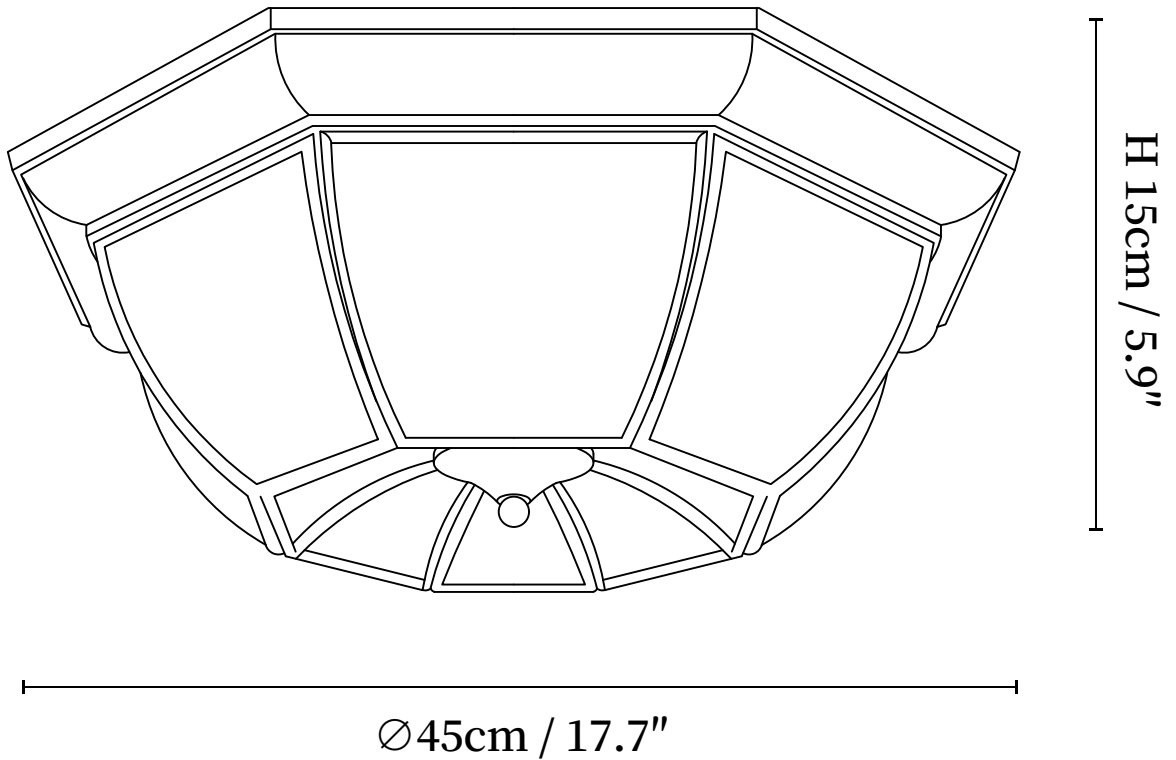

SPECIFICATION SHEET

SPECIFICATION DETAILS

*For custom options, consult factory for details

Fixture Dimensions	D 13.8" x H 5.9" (Model A 3 bulbs) D 17.7" x H 5.9" (Model B 4 bulbs)
Light source	E26 or E27 (bulb not included)
Wattage	MAX 40W incandescent bulb or LED equivalent.
Voltage	AC 110-240V
Mounting	Hardwired.
Dimming	Please purchase dimmable light bulbs separately.
Control method	Compatible with common wall switches (not included)
Finishes	Brass.
Shade Details	White.
Material	Brass, Glass.

SPECIFICATION SHEET

SPECIFICATION DETAILS

*For custom options, consult factory for details

Fixture Dimensions	D 13.8" x H 13.8" (Model A 3 bulbs) D 17.7" x H 15.7" (Model B 4 bulbs)
Light source	E26 or E27 (bulb not included)
Wattage	MAX 40W incandescent bulb or LED equivalent.
Voltage	AC 110-240V
Mounting	Hardwired.
Dimming	Please purchase dimmable light bulbs separately.
Control method	Compatible with common wall switches (not included)
Finishes	Brass.
Shade Details	White.
Material	Brass, Glass.