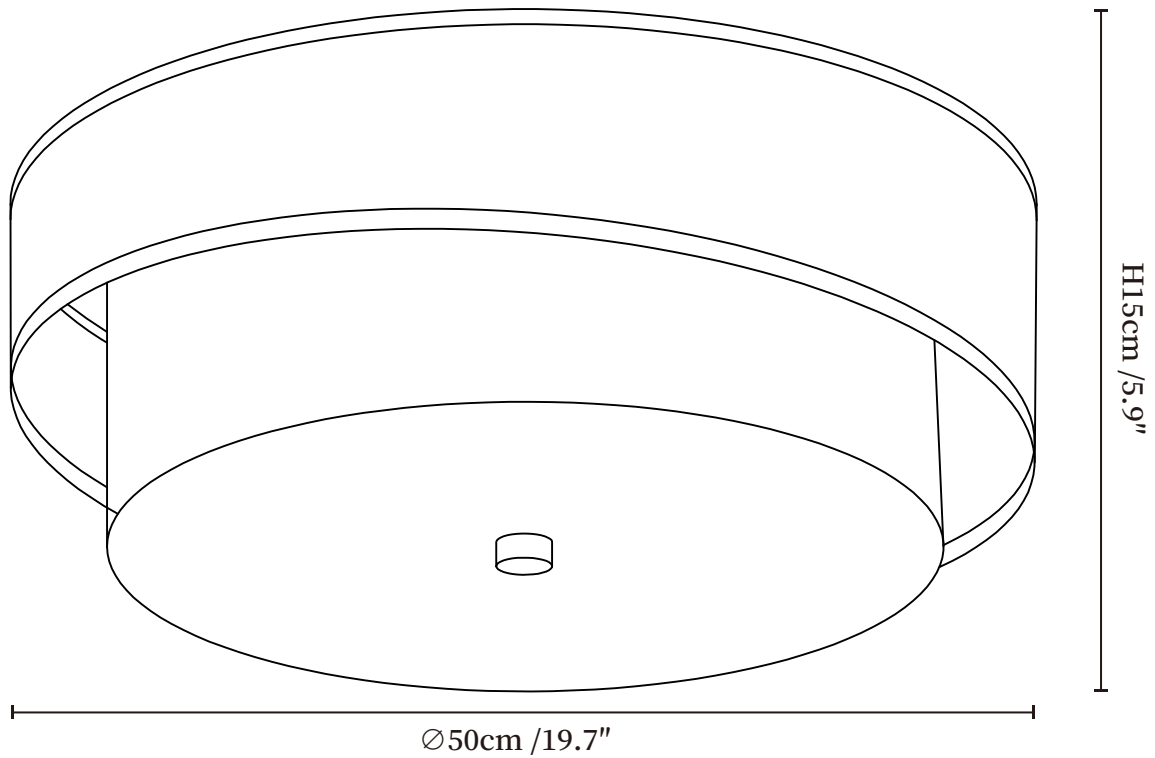

SPECIFICATION SHEET

SPECIFICATION DETAILS

*For custom options, consult factory for details

Fixture Dimensions	$\varnothing 19.7'' \times H 5.9''$
Light source	G9 (bulb not included)
Wattage	MAX 5W incandescent bulb or LED equivalent.
Voltage	AC 110-240V
Mounting	Hardwired.
Dimming	Please purchase dimmable light bulbs separately.
Control method	Compatible with common wall switches (not included)
Finishes	Beige & White.
Shade Details	White.
Material	Rattan, Fabric.