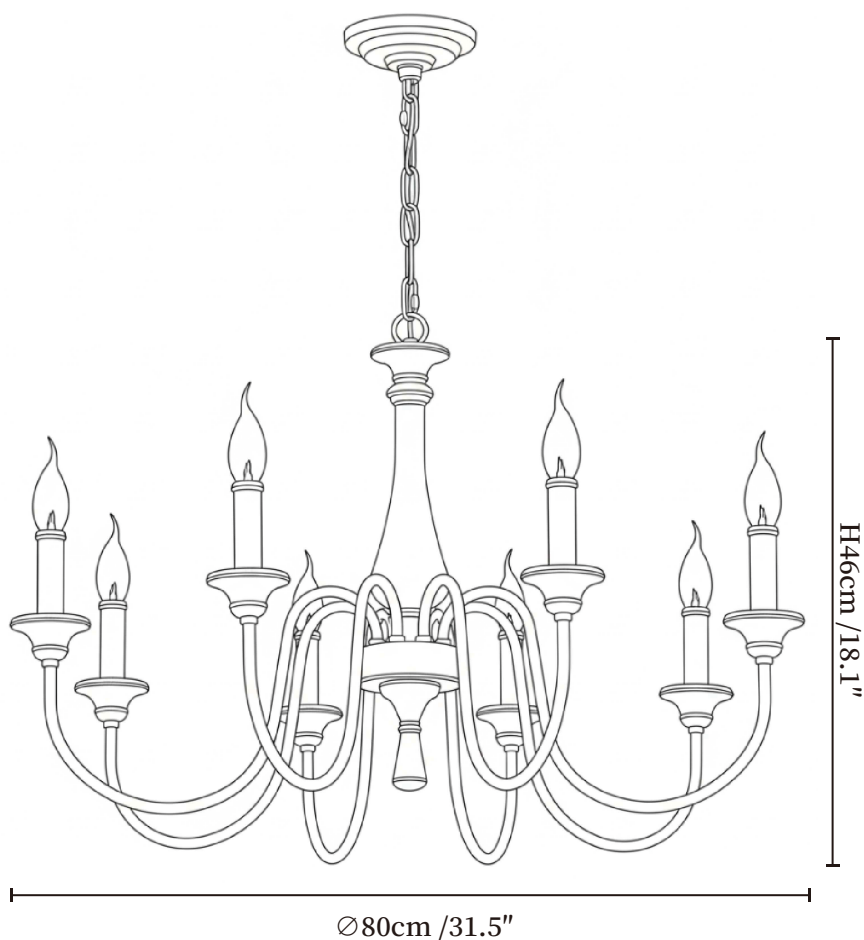

SPECIFICATION SHEET

SPECIFICATION DETAILS

*For custom options, consult factory for details

Fixture Dimensions	Ø 23.6" x H 18.1"
Light source	E12 or E14(bulb not included)
Wattage	MAX 15W incandescent bulb or LED equivalent.
Voltage	AC 110-240V
Mounting	Hardwired.
Dimming	Compatible with dimmable bulbs (bulb not included)
Control method	Compatible with common wall switches(
Finishes	Nickel & Black.
Shade Details	Clear.
Material	Metal, Wood.
Hanging Length	Chain lengths range between 11.8", the length can be specified according to needs

SPECIFICATION SHEET

SPECIFICATION DETAILS

*For custom options, consult factory for details

Fixture Dimensions	$\varnothing 31.5'' \times H 18.1''$
Light source	E12 or E14(bulb not included)
Wattage	MAX 15W incandescent bulb or LED equivalent.
Voltage	AC 110-240V
Mounting	Hardwired.
Dimming	Compatible with dimmable bulbs (bulb not included)
Control method	Compatible with common wall switches (
Finishes	Nickel & Black.
Shade Details	Clear.
Material	Metal, Wood.
Hanging Length	Chain lengths range between 11.8'', the length can be specified according to needs

SPECIFICATION SHEET

SPECIFICATION DETAILS

*For custom options, consult factory for details

Fixture Dimensions	Ø 31.5" x H 18.9"
Light source	E12 or E14(bulb not included)
Wattage	MAX 15W incandescent bulb or LED equivalent.
Voltage	AC 110-240V
Mounting	Hardwired.
Dimming	Compatible with dimmable bulbs (bulb not included)
Control method	Compatible with common wall switches (
Finishes	Nickel & Black.
Shade Details	Clear.
Material	Metal, Wood.
Hanging Length	Chain lengths range between 11.8", the length can be specified according to needs