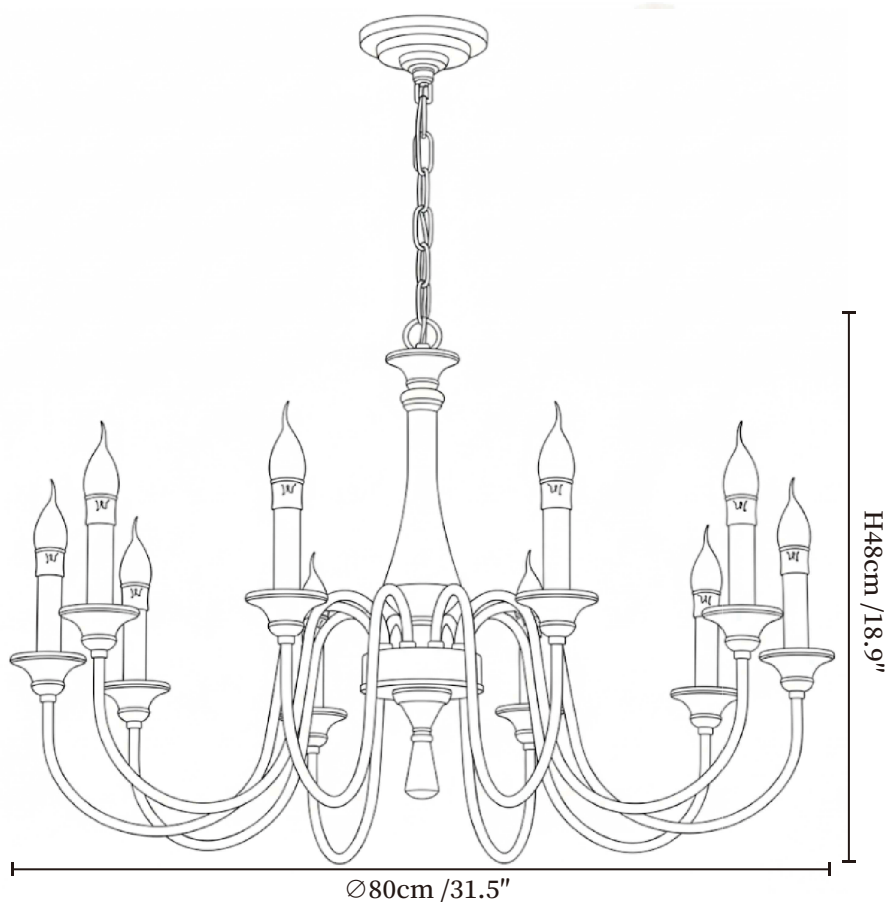

SPECIFICATION SHEET

SPECIFICATION DETAILS

*For custom options, consult factory for details

Fixture Dimensions	Ø 23.6" x H 18.1"
Light source	E12 or E14(bulb not included)
Wattage	MAX 15W incandescent bulb or LED equivalent.
Voltage	AC 110-240V
Mounting	Hardwired.
Dimming	Compatible with dimmable bulbs (bulb not included)
Control method	Compatible with common wall switches(
Finishes	Nickel & Black.
Shade Details	Clear.
Material	Metal, Wood.
Hanging Length	Chain lengths range between 11.8", the length can be specified according to needs

SPECIFICATION SHEET

SPECIFICATION DETAILS

*For custom options, consult factory for details

Fixture Dimensions	$\varnothing 31.5'' \times H 18.1''$
Light source	E12 or E14(bulb not included)
Wattage	MAX 15W incandescent bulb or LED equivalent.
Voltage	AC 110-240V
Mounting	Hardwired.
Dimming	Compatible with dimmable bulbs (bulb not included)
Control method	Compatible with common wall switches (
Finishes	Nickel & Black.
Shade Details	Clear.
Material	Metal, Wood.
Hanging Length	Chain lengths range between 11.8'', the length can be specified according to needs

SPECIFICATION SHEET

SPECIFICATION DETAILS

*For custom options, consult factory for details

Fixture Dimensions	Ø 31.5" x H 18.9"
Light source	E12 or E14(bulb not included)
Wattage	MAX 15W incandescent bulb or LED equivalent.
Voltage	AC 110-240V
Mounting	Hardwired.
Dimming	Compatible with dimmable bulbs (bulb not included)
Control method	Compatible with common wall switches (
Finishes	Nickel & Black.
Shade Details	Clear.
Material	Metal, Wood.
Hanging Length	Chain lengths range between 11.8", the length can be specified according to needs