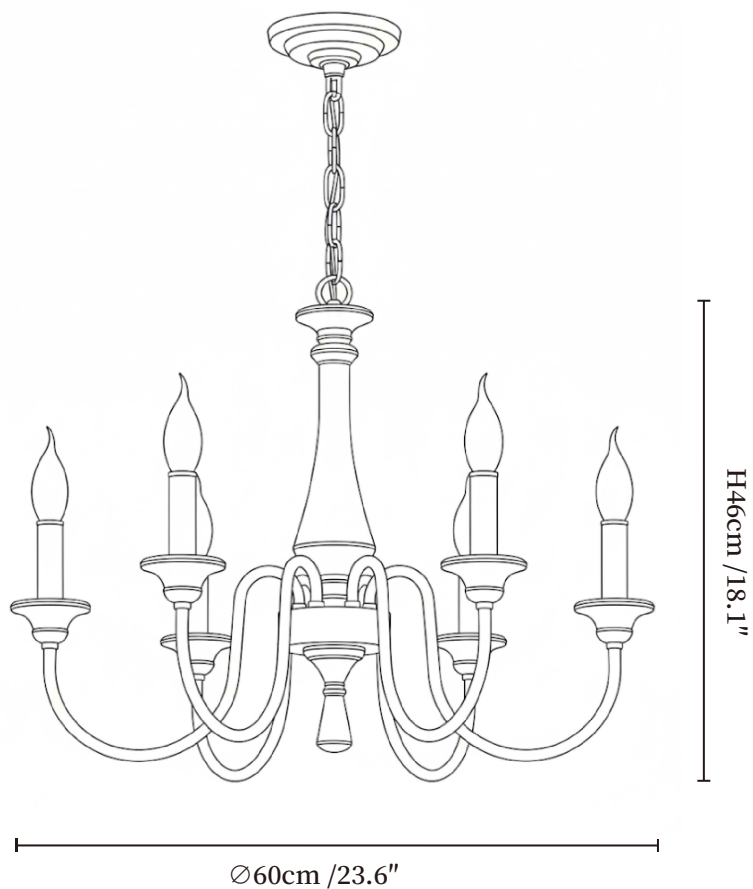

SPECIFICATION SHEET

SPECIFICATION DETAILS

*For custom options, consult factory for details

Fixture Dimensions	Ø 23.6" x H 18.1"
Light source	E12 or E14(bulb not included)
Wattage	MAX 15W incandescent bulb or LED equivalent.
Voltage	AC 110-240V
Mounting	Hardwired.
Dimming	Compatible with dimmable bulbs (bulb not included)
Control method	Compatible with common wall switches(
Finishes	Nickel & Black.
Shade Details	Clear.
Material	Metal, Wood.
Hanging Length	Chain lengths range between 11.8", the length can be specified according to needs

SPECIFICATION SHEET

SPECIFICATION DETAILS

*For custom options, consult factory for details

Fixture Dimensions	$\varnothing 31.5'' \times H 18.1''$
Light source	E12 or E14(bulb not included)
Wattage	MAX 15W incandescent bulb or LED equivalent.
Voltage	AC 110-240V
Mounting	Hardwired.
Dimming	Compatible with dimmable bulbs (bulb not included)
Control method	Compatible with common wall switches (
Finishes	Nickel & Black.
Shade Details	Clear.
Material	Metal, Wood.
Hanging Length	Chain lengths range between 11.8'', the length can be specified according to needs

SPECIFICATION SHEET

SPECIFICATION DETAILS

*For custom options, consult factory for details

Fixture Dimensions	Ø 31.5" x H 18.9"
Light source	E12 or E14(bulb not included)
Wattage	MAX 15W incandescent bulb or LED equivalent.
Voltage	AC 110-240V
Mounting	Hardwired.
Dimming	Compatible with dimmable bulbs (bulb not included)
Control method	Compatible with common wall switches (
Finishes	Nickel & Black.
Shade Details	Clear.
Material	Metal, Wood.
Hanging Length	Chain lengths range between 11.8", the length can be specified according to needs