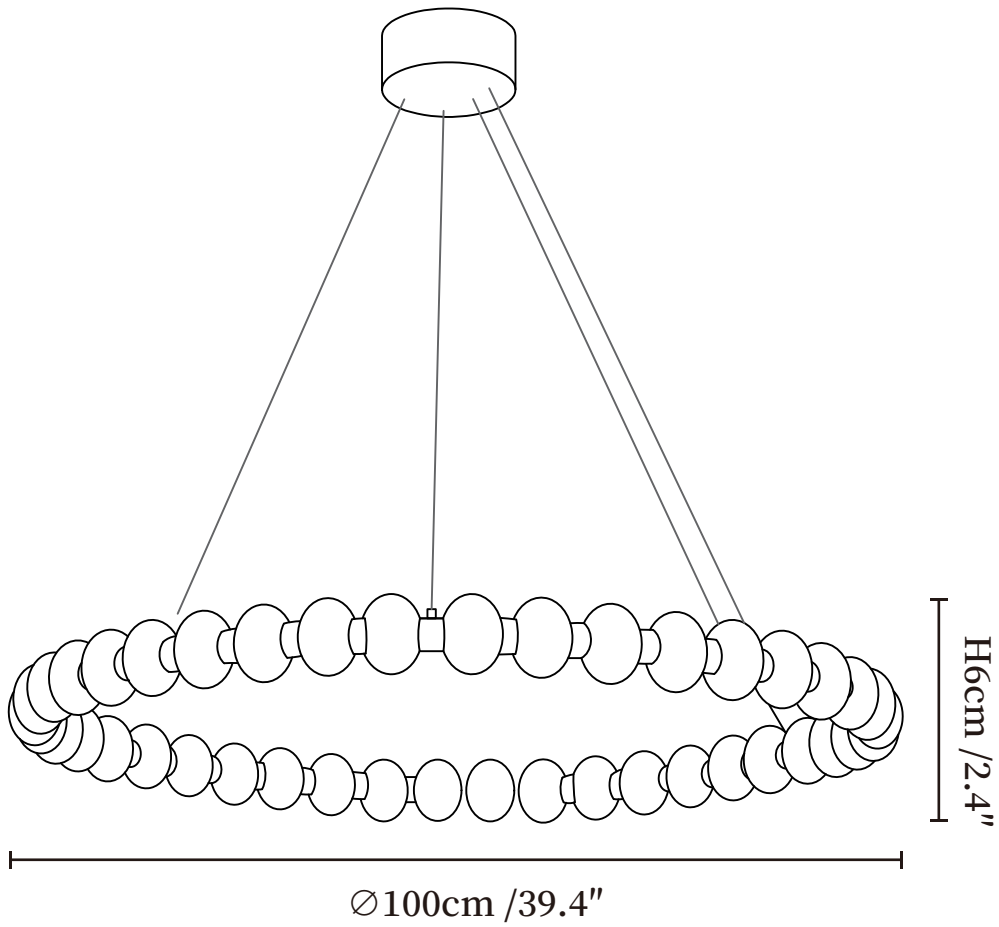

SPECIFICATION SHEET

SPECIFICATION DETAILS

*For custom options, consult factory for details

Fixture Dimensions	Ø 39.4" x H 2.4"
Light source	Integrated LED
Wattage	Total power ~24 watts
Voltage	AC 110-240V
Dimming	Not supported
CRI(Ra)	90+CRI
Mounting	Hardwired.
LED Rated Life	50000 hours
Color Temperature	Warm Light (3000K), Neutral Light (4000K), Cool Light (6000K)
Control method	Compatible with common wall switches(not included)
Finishes	Gold.
Shade Details	White.
Material	Metal, Alabaster.
Wire Length	The standard length of the cord is 59" (150 cm), the length is adjustable.