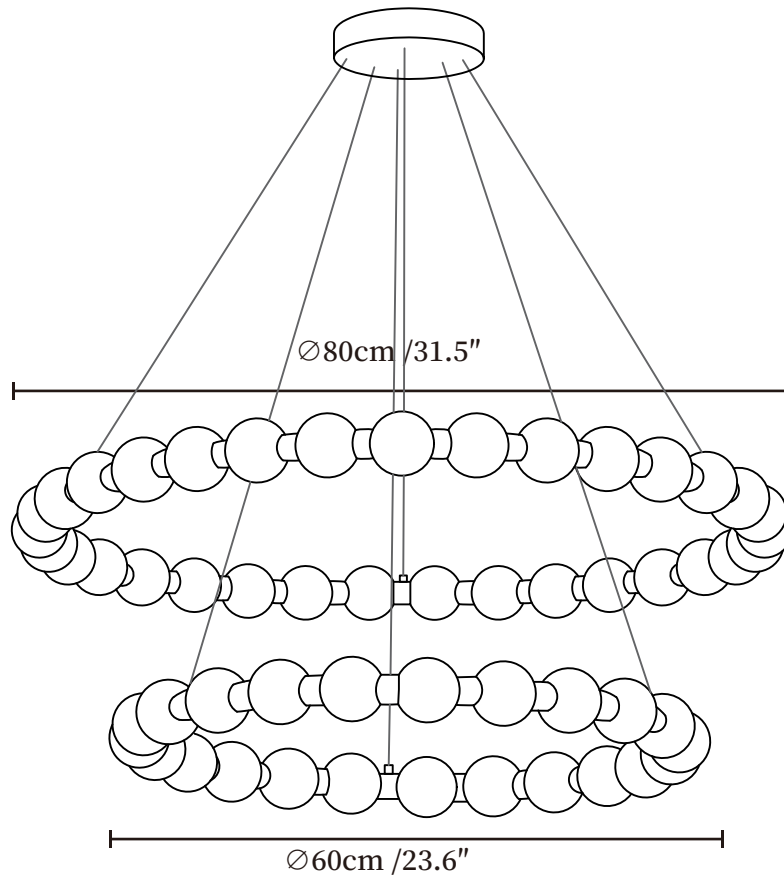

SPECIFICATION SHEET

SPECIFICATION DETAILS

*For custom options, consult factory for details

Fixture Dimensions	$\varnothing 23.6'' + 31.5''$
Light source	Integrated LED
Wattage	Total power ~24 watts
Voltage	AC 110-240V
Dimming	Not supported
CRI(Ra)	90+CRI
Mounting	Hardwired.
LED Rated Life	50000 hours
Color Temperature	Warm Light (3000K), Neutral Light (4000K), Cool Light (6000K)
Control method	Compatible with common wall switches (not included)
Finishes	Gold.
Shade Details	White.
Material	Metal, Alabaster.
Wire Length	The standard length of the cord is 59" (150 cm), the length is adjustable.