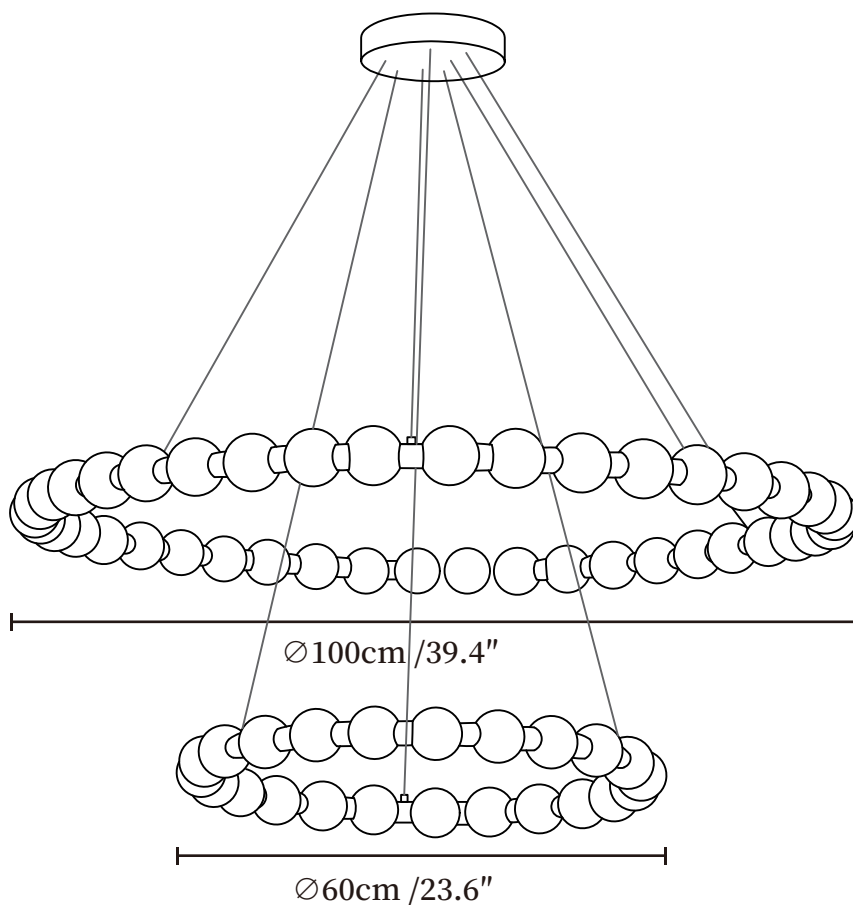

SPECIFICATION SHEET

SPECIFICATION DETAILS

*For custom options, consult factory for details

Fixture Dimensions	Ø 23.6" + 39.4"
Light source	Integrated LED
Wattage	Total power ~24 watts
Voltage	AC 110-240V
Dimming	Not supported
CRI(Ra)	90+CRI
Mounting	Hardwired.
LED Rated Life	50000 hours
Color Temperature	Warm Light (3000K), Neutral Light (4000K), Cool Light (6000K)
Control method	Compatible with common wall switches (not included)
Finishes	Gold.
Shade Details	White.
Material	Metal, Alabaster.
Wire Length	The standard length of the cord is 59" (150 cm), the length is adjustable.