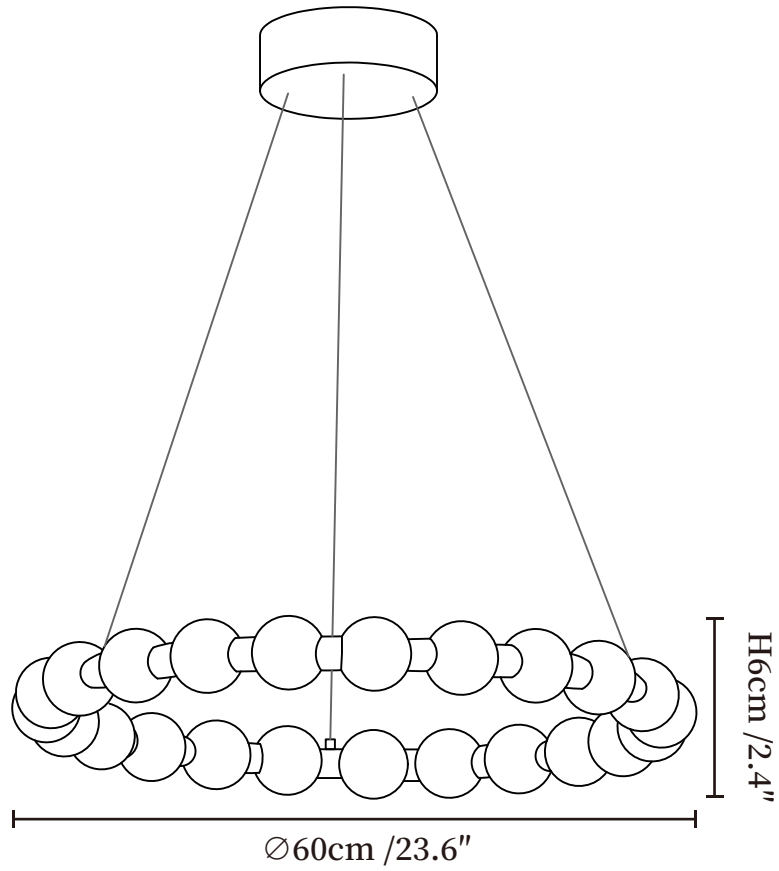

## SPECIFICATION DETAILS

\*For custom options, consult factory for details

<b>Fixture Dimensions</b>	$\text{Ø} 23.6'' \times \text{H} 2.4''$
<b>Light source</b>	Integrated LED
<b>Wattage</b>	Total power ~24 watts
<b>Voltage</b>	AC 110-240V
<b>Dimming</b>	Not supported
<b>CRI(Ra)</b>	90+CRI
<b>Mounting</b>	Hardwired.
<b>LED Rated Life</b>	50000 hours
<b>Color Temperature</b>	Warm Light (3000K), Neutral Light (4000K), Cool Light (6000K)
<b>Control method</b>	Compatible with common wall switches(not included)
<b>Finishes</b>	Gold.
<b>Shade Details</b>	White.
<b>Material</b>	Metal, Alabaster.
<b>Wire Length</b>	The standard length of the cord is 59" (150 cm), the length is adjustable.

## SPECIFICATION DETAILS

\*For custom options, consult factory for details

<b>Fixture Dimensions</b>	Ø 31.5" x H 2.4"
<b>Light source</b>	Integrated LED
<b>Wattage</b>	Total power ~24 watts
<b>Voltage</b>	AC 110-240V
<b>Dimming</b>	Not supported
<b>CRI(Ra)</b>	90+CRI
<b>Mounting</b>	Hardwired.
<b>LED Rated Life</b>	50000 hours
<b>Color Temperature</b>	Warm Light (3000K), Neutral Light (4000K), Cool Light (6000K)
<b>Control method</b>	Compatible with common wall switches (not included)
<b>Finishes</b>	Gold.
<b>Shade Details</b>	White.
<b>Material</b>	Metal, Alabaster.
<b>Wire Length</b>	The standard length of the cord is 59" (150 cm), the length is adjustable.