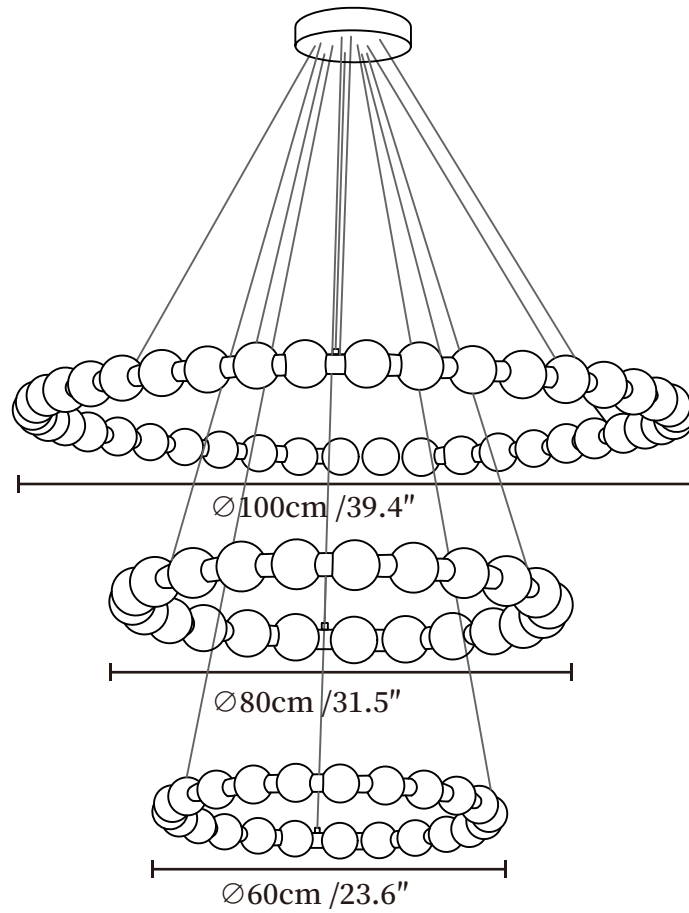

SPECIFICATION SHEET

SPECIFICATION DETAILS

*For custom options, consult factory for details

Fixture Dimensions	∅ 23.6" + 31.5" + 39.4"
Light source	Integrated LED
Wattage	Total power ~24 watts
Voltage	AC 110-240V
Dimming	Not supported
CRI(Ra)	90+CRI
Mounting	Hardwired.
LED Rated Life	50000 hours
Color Temperature	Warm Light (3000K), Neutral Light (4000K), Cool Light (6000K)
Control method	Compatible with common wall switches(not included)
Finishes	Gold.
Shade Details	White.
Material	Metal, Alabaster.
Wire Length	The standard length of the cord is 59" (150 cm), the length is adjustable.