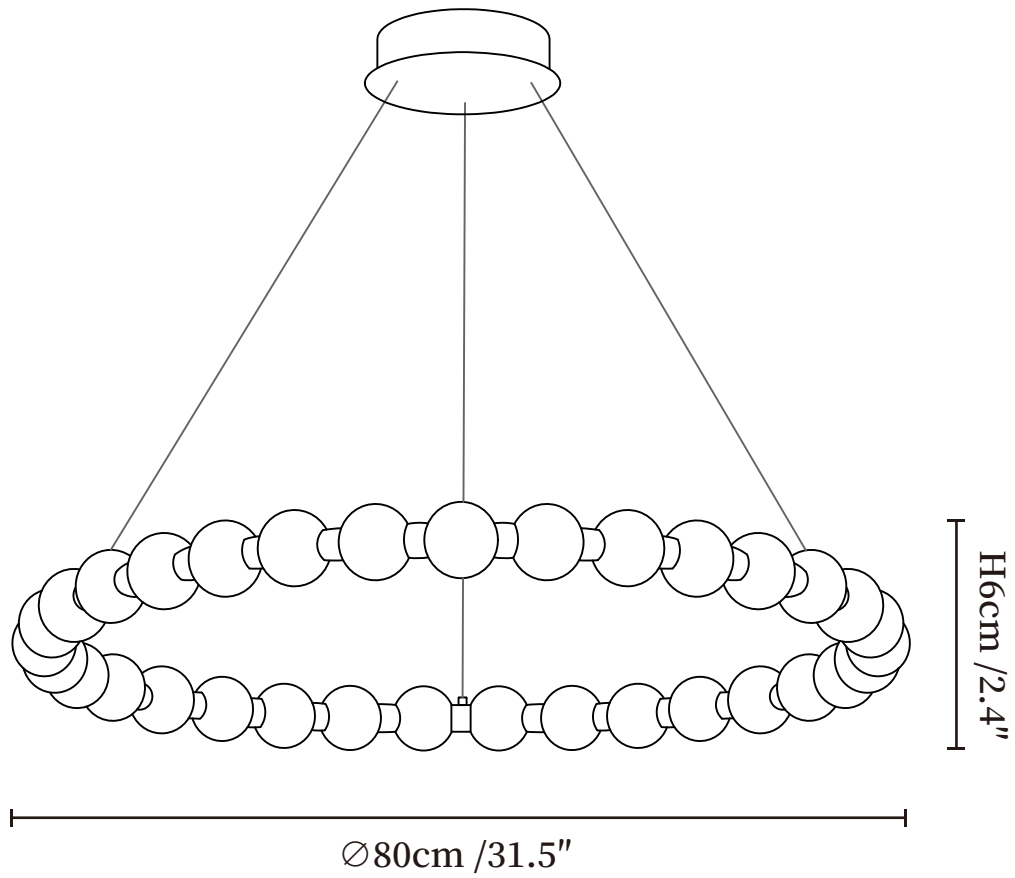

## SPECIFICATION DETAILS

\*For custom options, consult factory for details

<b>Fixture Dimensions</b>	$\text{Ø} 23.6'' \times \text{H} 2.4''$
<b>Light source</b>	Integrated LED
<b>Wattage</b>	Total power ~24 watts
<b>Voltage</b>	AC 110-240V
<b>Dimming</b>	Not supported
<b>CRI(Ra)</b>	90+CRI
<b>Mounting</b>	Hardwired.
<b>LED Rated Life</b>	50000 hours
<b>Color Temperature</b>	Warm Light (3000K), Neutral Light (4000K), Cool Light (6000K)
<b>Control method</b>	Compatible with common wall switches(not included)
<b>Finishes</b>	Gold.
<b>Shade Details</b>	White.
<b>Material</b>	Metal, Alabaster.
<b>Wire Length</b>	The standard length of the cord is 59" (150 cm), the length is adjustable.

## SPECIFICATION DETAILS

\*For custom options, consult factory for details

<b>Fixture Dimensions</b>	Ø 31.5" x H 2.4"
<b>Light source</b>	Integrated LED
<b>Wattage</b>	Total power ~24 watts
<b>Voltage</b>	AC 110-240V
<b>Dimming</b>	Not supported
<b>CRI(Ra)</b>	90+CRI
<b>Mounting</b>	Hardwired.
<b>LED Rated Life</b>	50000 hours
<b>Color Temperature</b>	Warm Light (3000K), Neutral Light (4000K), Cool Light (6000K)
<b>Control method</b>	Compatible with common wall switches (not included)
<b>Finishes</b>	Gold.
<b>Shade Details</b>	White.
<b>Material</b>	Metal, Alabaster.
<b>Wire Length</b>	The standard length of the cord is 59" (150 cm), the length is adjustable.