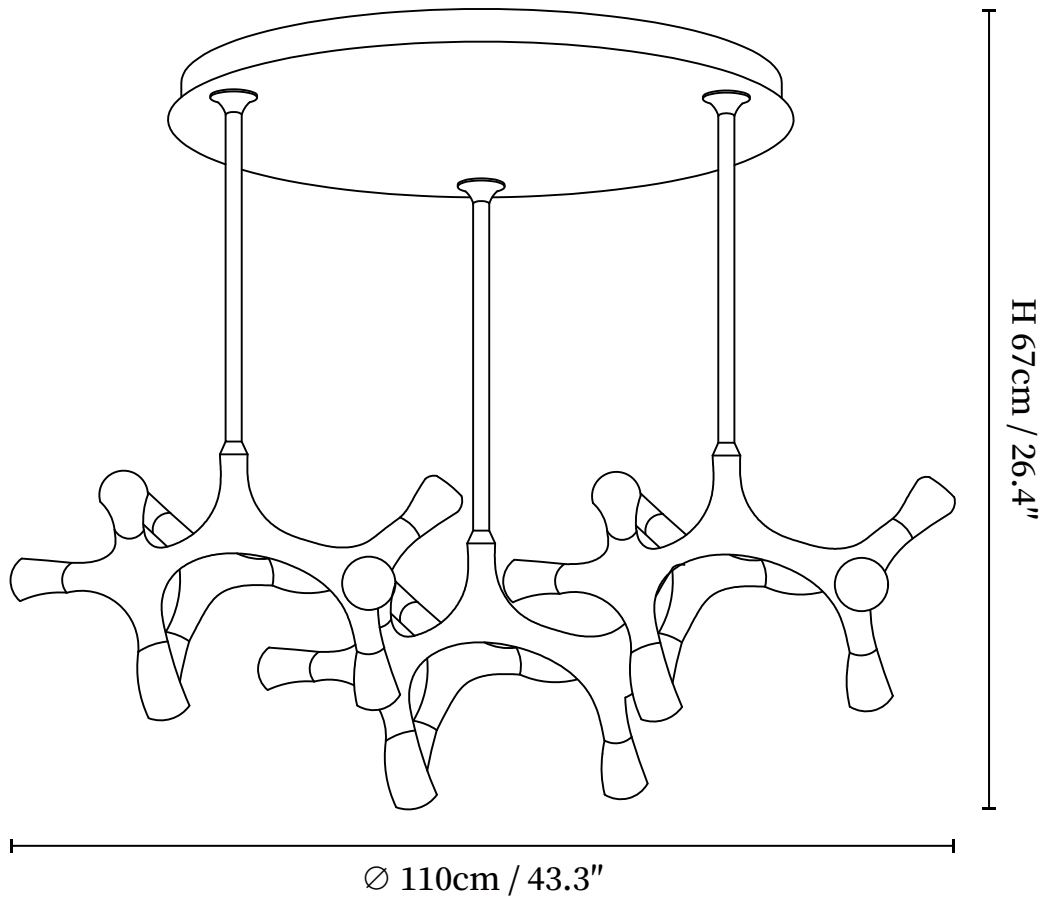

SPECIFICATION SHEET

SPECIFICATION DETAILS

*For custom options, consult factory for details

Fixture Dimensions	D 43.3" x H 26.4" (27 Heads)
Light source	Integrated LED
Wattage	~ 5W
Voltage	AC 110-240V
Dimming	Not supported
CRI(Ra)	90+ CRI
Mounting	Hardwired.
LED Rated Life	30000 hours
Color Temperature	Warm Light (3000K), Neutral Light (4000K), Cool Light (6000K)
Control method	Compatible with common wall switches (not included)
Finishes	Wood Color, Walnut Color, Black.
Shadow Details	White.
Material	Metal, Acrylic, Wood.
Rod Length	27.6"/70cm Adjustable hanging height rod. Can be extended upon request.