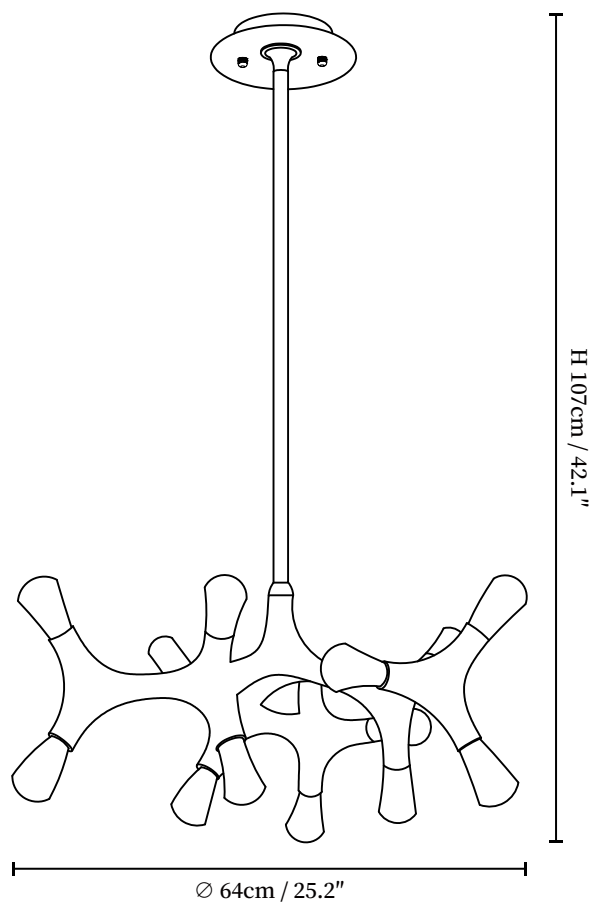

## SPECIFICATION DETAILS

\*For custom options, consult factory for details

<b>Fixture Dimensions</b>	D 21.7" x H 42.1" (9 Heads)
<b>Light source</b>	Integrated LED
<b>Wattage</b>	~ 5W
<b>Voltage</b>	AC 110-240V
<b>Dimming</b>	Not supported
<b>CRI(Ra)</b>	90+ CRI
<b>Mounting</b>	Hardwired.
<b>LED Rated Life</b>	30000 hours
<b>Color Temperature</b>	Warm Light (3000K), Neutral Light (4000K), Cool Light (6000K)
<b>Control method</b>	Compatible with common wall switches(not included)
<b>Finishes</b>	Wood Color, Walnut Color, Black.
<b>Shadow Details</b>	White.
<b>Material</b>	Metal, Acrylic, Wood.
<b>Rod Length</b>	27.6"/70cm Adjustable hanging height rod. Can be extended upon request.

## SPECIFICATION DETAILS

\*For custom options, consult factory for details

<b>Fixture Dimensions</b>	D 25.2" x H 42.1" (15 Heads)
<b>Light source</b>	Integrated LED
<b>Wattage</b>	~ 5W
<b>Voltage</b>	AC 110-240V
<b>Dimming</b>	Not supported
<b>CRI(Ra)</b>	90+ CRI
<b>Mounting</b>	Hardwired.
<b>LED Rated Life</b>	30000 hours
<b>Color Temperature</b>	Warm Light (3000K), Neutral Light (4000K), Cool Light (6000K)
<b>Control method</b>	Compatible with common wall switches(not included)
<b>Finishes</b>	Wood Color, Walnut Color, Black.
<b>Shadow Details</b>	White.
<b>Material</b>	Metal, Acrylic, Wood.
<b>Rod Length</b>	27.6"/70cm Adjustable hanging height rod. Can be extended upon request.