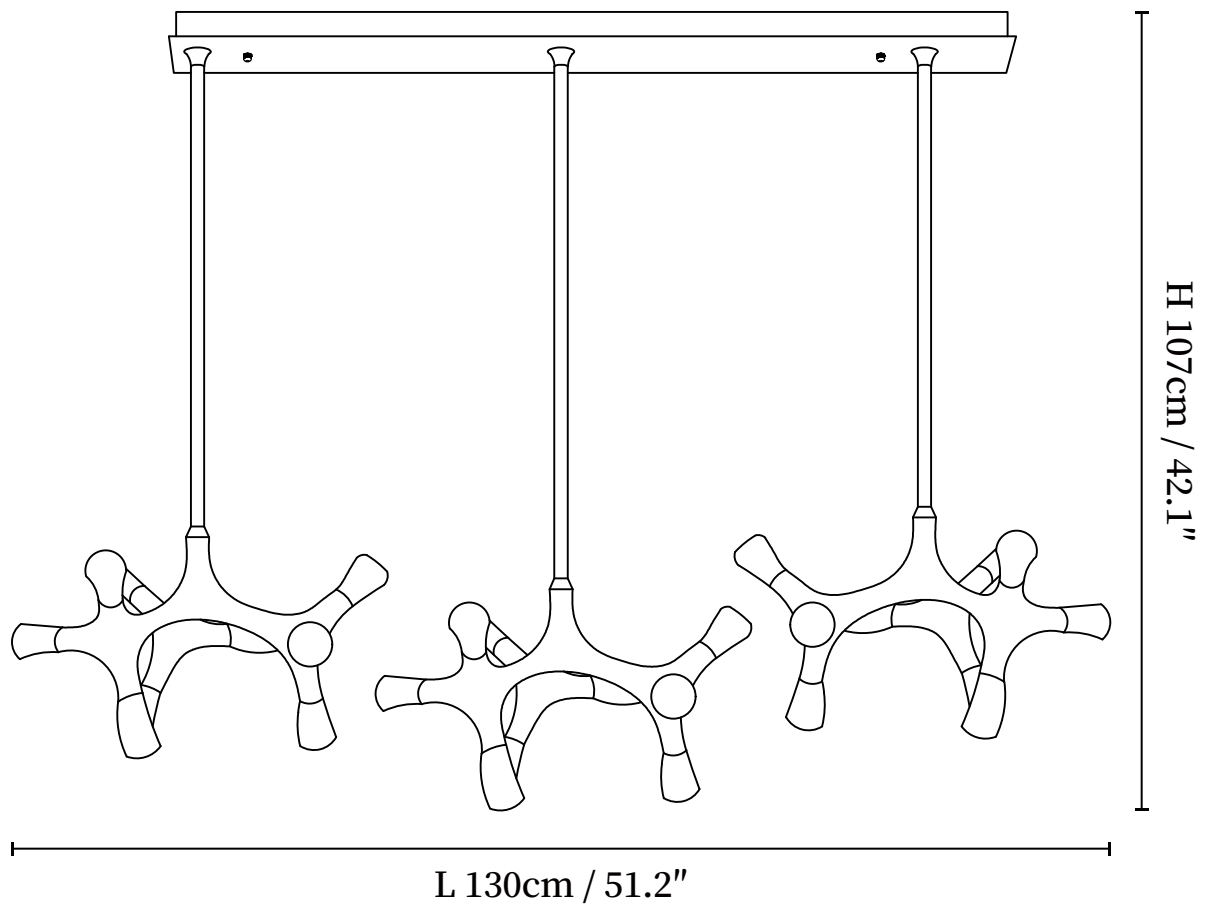

SPECIFICATION SHEET

SPECIFICATION DETAILS

*For custom options, consult factory for details

Fixture Dimensions	L 51.2" x H 42.1" (27 Heads)
Light source	Integrated LED
Wattage	~ 5W
Voltage	AC 110-240V
Dimming	Not supported
CRI(Ra)	90+ CRI
Mounting	Hardwired.
LED Rated Life	30000 hours
Color Temperature	Warm Light (3000K), Neutral Light (4000K), Cool Light (6000K)
Control method	Compatible with common wall switches (not included)
Finishes	Wood Color, Walnut Color, Black.
Shadow Details	White.
Material	Metal, Acrylic, Wood.
Rod Length	27.6"/70cm Adjustable hanging height rod. Can be extended upon request.