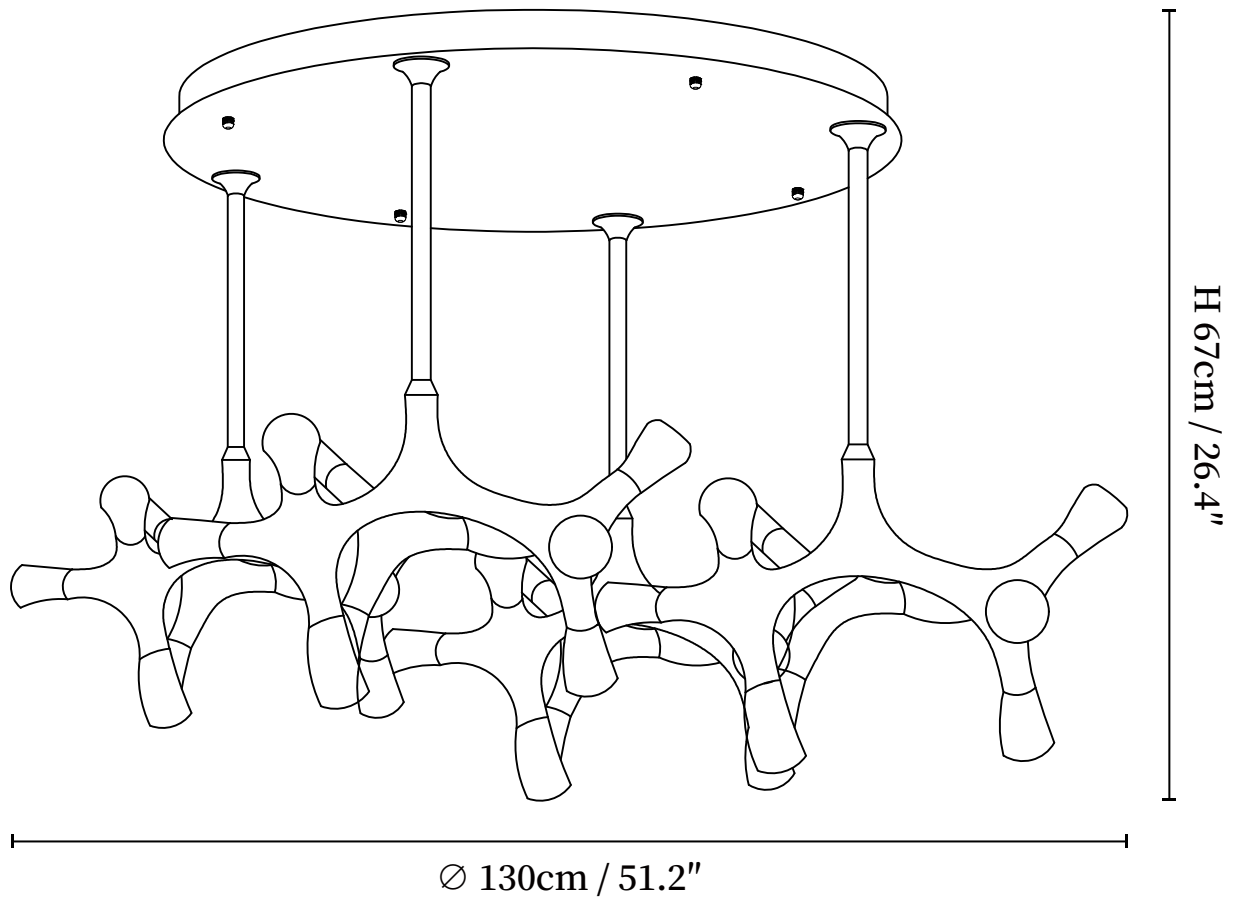

SPECIFICATION SHEET

SPECIFICATION DETAILS

*For custom options, consult factory for details

Fixture Dimensions	D 51.2" x H 26.4" (36 Heads)
Light source	Integrated LED
Wattage	~ 5W
Voltage	AC 110-240V
Dimming	Not supported
CRI(Ra)	90+ CRI
Mounting	Hardwired.
LED Rated Life	30000 hours
Color Temperature	Warm Light (3000K), Neutral Light (4000K), Cool Light (6000K)
Control method	Compatible with common wall switches(not included)
Finishes	Wood Color, Walnut Color, Black.
Shadow Details	White.
Material	Metal, Acrylic, Wood.
Rod Length	27.6"/70cm Adjustable hanging height rod. Can be extended upon request.