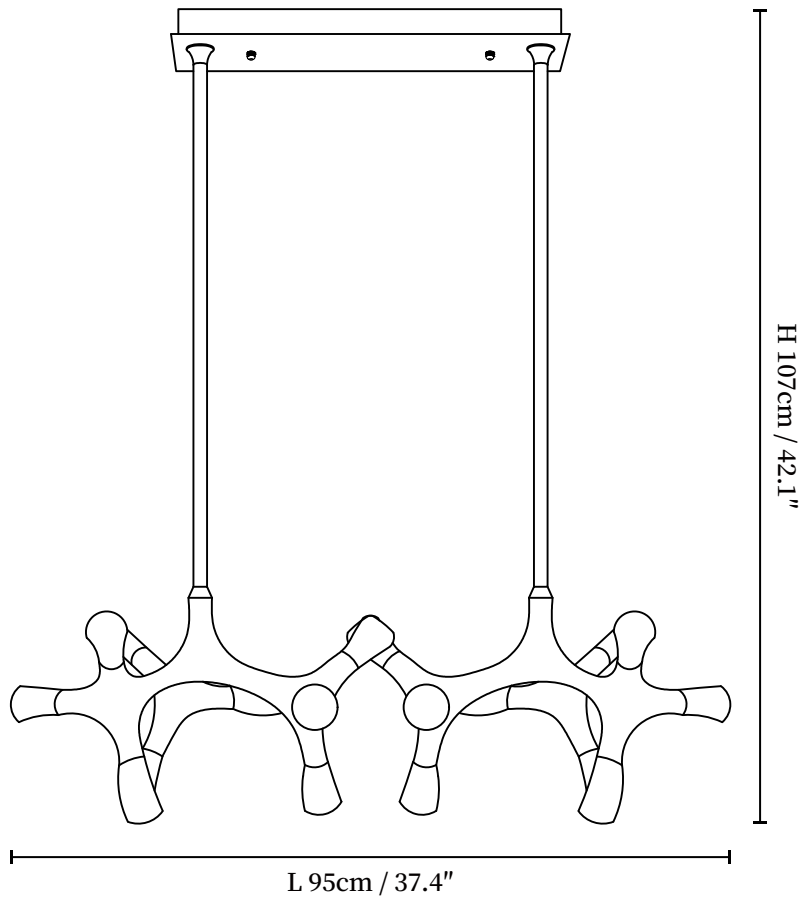

SPECIFICATION SHEET

SPECIFICATION DETAILS

*For custom options, consult factory for details

Fixture Dimensions	L 37.4" x H 42.1" (18 Heads)
Light source	Integrated LED
Wattage	~ 5W
Voltage	AC 110-240V
Dimming	Not supported
CRI(Ra)	90+ CRI
Mounting	Hardwired.
LED Rated Life	30000 hours
Color Temperature	Warm Light (3000K), Neutral Light (4000K), Cool Light (6000K)
Control method	Compatible with common wall switches(not included)
Finishes	Wood Color, Walnut Color, Black.
Shadow Details	White.
Material	Metal, Acrylic, Wood.
Rod Length	27.6"/70cm Adjustable hanging height rod. Can be extended upon request.