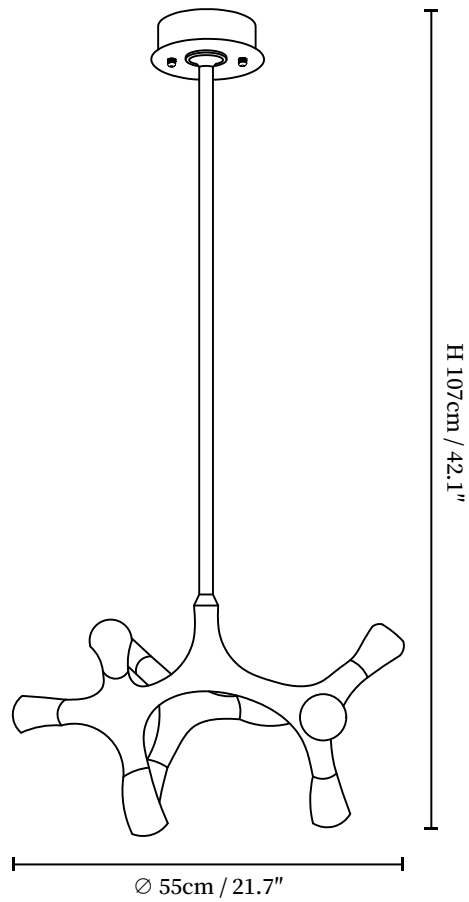

## SPECIFICATION DETAILS

\*For custom options, consult factory for details

<b>Fixture Dimensions</b>	D 21.7" x H 42.1" (9 Heads)
<b>Light source</b>	Integrated LED
<b>Wattage</b>	~ 5W
<b>Voltage</b>	AC 110-240V
<b>Dimming</b>	Not supported
<b>CRI(Ra)</b>	90+ CRI
<b>Mounting</b>	Hardwired.
<b>LED Rated Life</b>	30000 hours
<b>Color Temperature</b>	Warm Light (3000K), Neutral Light (4000K), Cool Light (6000K)
<b>Control method</b>	Compatible with common wall switches(not included)
<b>Finishes</b>	Wood Color, Walnut Color, Black.
<b>Shadow Details</b>	White.
<b>Material</b>	Metal, Acrylic, Wood.
<b>Rod Length</b>	27.6"/70cm Adjustable hanging height rod. Can be extended upon request.

## SPECIFICATION DETAILS

\*For custom options, consult factory for details

<b>Fixture Dimensions</b>	D 25.2" x H 42.1" (15 Heads)
<b>Light source</b>	Integrated LED
<b>Wattage</b>	~ 5W
<b>Voltage</b>	AC 110-240V
<b>Dimming</b>	Not supported
<b>CRI(Ra)</b>	90+ CRI
<b>Mounting</b>	Hardwired.
<b>LED Rated Life</b>	30000 hours
<b>Color Temperature</b>	Warm Light (3000K), Neutral Light (4000K), Cool Light (6000K)
<b>Control method</b>	Compatible with common wall switches(not included)
<b>Finishes</b>	Wood Color, Walnut Color, Black.
<b>Shadow Details</b>	White.
<b>Material</b>	Metal, Acrylic, Wood.
<b>Rod Length</b>	27.6"/70cm Adjustable hanging height rod. Can be extended upon request.