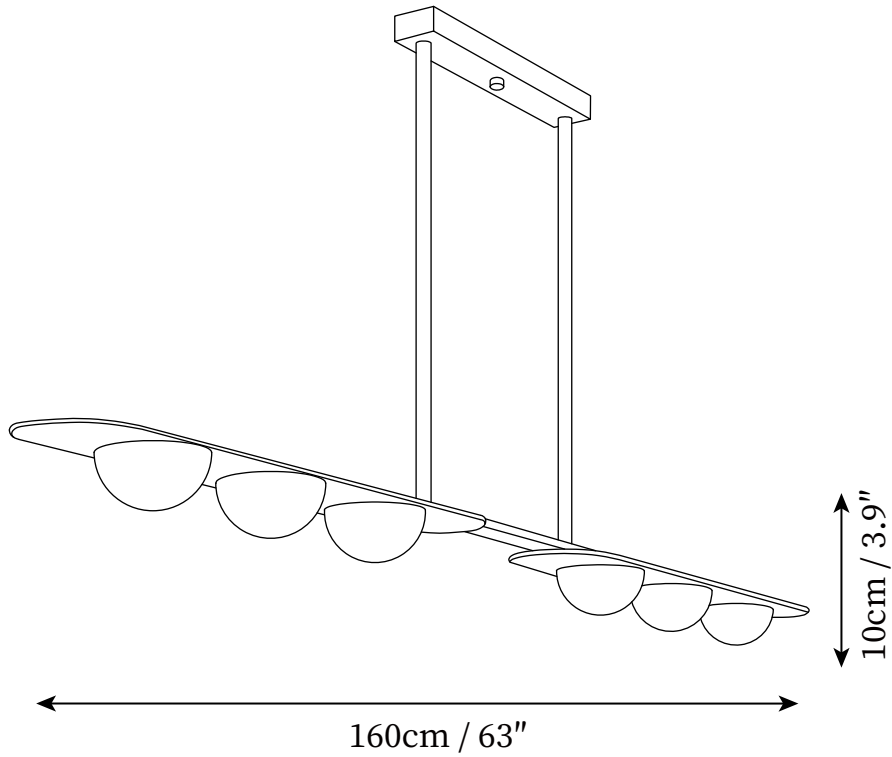

SPECIFICATION SHEET

SPECIFICATION DETAILS

*For custom options, consult factory for details

Fixture Dimensions	L 39.4" x W 5.9" x H 3.9" (4 Heads)
Light source	Integrated LED
Wattage	~ 5W
Voltage	AC 110-240V
Dimming	Not supported
CRI(Ra)	90+ CRI
Mounting	Hardwired.
LED Rated Life	30000 hours
Color Temperature	Warm Light (3000K), Neutral Light (4000K), Cool Light (6000K)
Control method	Compatible with common wall switches(not included)
Finishes	Brass, Black.
Shadow Details	Clear.
Material	Brass, Glass.
Rod Length	Suspension rod is 11.8", and can be spliced as needed.

SPECIFICATION SHEET

SPECIFICATION DETAILS

*For custom options, consult factory for details

Fixture Dimensions	L 54.3" x W 5.9" x H 3.9" (5 Heads)
Light source	Integrated LED
Wattage	~ 5W
Voltage	AC 110-240V
Dimming	Not supported
CRI(Ra)	90+ CRI
Mounting	Hardwired.
LED Rated Life	30000 hours
Color Temperature	Warm Light (3000K), Neutral Light (4000K), Cool Light (6000K)
Control method	Compatible with common wall switches (not included)
Finishes	Brass, Black.
Shadow Details	Clear.
Material	Brass, Glass.
Rod Length	Suspension rod is 11.8", and can be spliced as needed.

SPECIFICATION SHEET

SPECIFICATION DETAILS

*For custom options, consult factory for details

Fixture Dimensions	L 63" x W 5.9" x H 3.9" (6 Heads)
Light source	Integrated LED
Wattage	~ 5W
Voltage	AC 110-240V
Dimming	Not supported
CRI(Ra)	90+ CRI
Mounting	Hardwired.
LED Rated Life	30000 hours
Color Temperature	Warm Light (3000K), Neutral Light (4000K), Cool Light (6000K)
Control method	Compatible with common wall switches (not included)
Finishes	Brass, Black.
Shadow Details	Clear.
Material	Brass, Glass.
Rod Length	Suspension rod is 11.8", and can be spliced as needed.