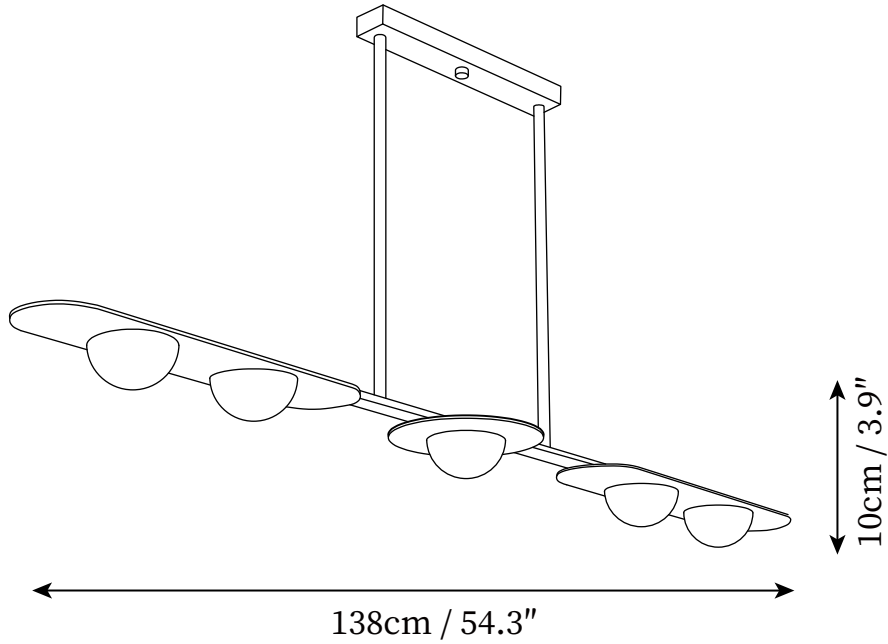

SPECIFICATION SHEET

SPECIFICATION DETAILS

*For custom options, consult factory for details

Fixture Dimensions	L 39.4" x W 5.9" x H 3.9" (4 Heads)
Light source	Integrated LED
Wattage	~ 5W
Voltage	AC 110-240V
Dimming	Not supported
CRI(Ra)	90+ CRI
Mounting	Hardwired.
LED Rated Life	30000 hours
Color Temperature	Warm Light (3000K), Neutral Light (4000K), Cool Light (6000K)
Control method	Compatible with common wall switches(not included)
Finishes	Brass, Black.
Shadow Details	Clear.
Material	Brass, Glass.
Rod Length	Suspension rod is 11.8", and can be spliced as needed.

SPECIFICATION SHEET

SPECIFICATION DETAILS

*For custom options, consult factory for details

Fixture Dimensions	L 54.3" x W 5.9" x H 3.9" (5 Heads)
Light source	Integrated LED
Wattage	~ 5W
Voltage	AC 110-240V
Dimming	Not supported
CRI(Ra)	90+ CRI
Mounting	Hardwired.
LED Rated Life	30000 hours
Color Temperature	Warm Light (3000K), Neutral Light (4000K), Cool Light (6000K)
Control method	Compatible with common wall switches (not included)
Finishes	Brass, Black.
Shadow Details	Clear.
Material	Brass, Glass.
Rod Length	Suspension rod is 11.8", and can be spliced as needed.

SPECIFICATION SHEET

SPECIFICATION DETAILS

*For custom options, consult factory for details

Fixture Dimensions	L 63" x W 5.9" x H 3.9" (6 Heads)
Light source	Integrated LED
Wattage	~ 5W
Voltage	AC 110-240V
Dimming	Not supported
CRI(Ra)	90+ CRI
Mounting	Hardwired.
LED Rated Life	30000 hours
Color Temperature	Warm Light (3000K), Neutral Light (4000K), Cool Light (6000K)
Control method	Compatible with common wall switches (not included)
Finishes	Brass, Black.
Shadow Details	Clear.
Material	Brass, Glass.
Rod Length	Suspension rod is 11.8", and can be spliced as needed.