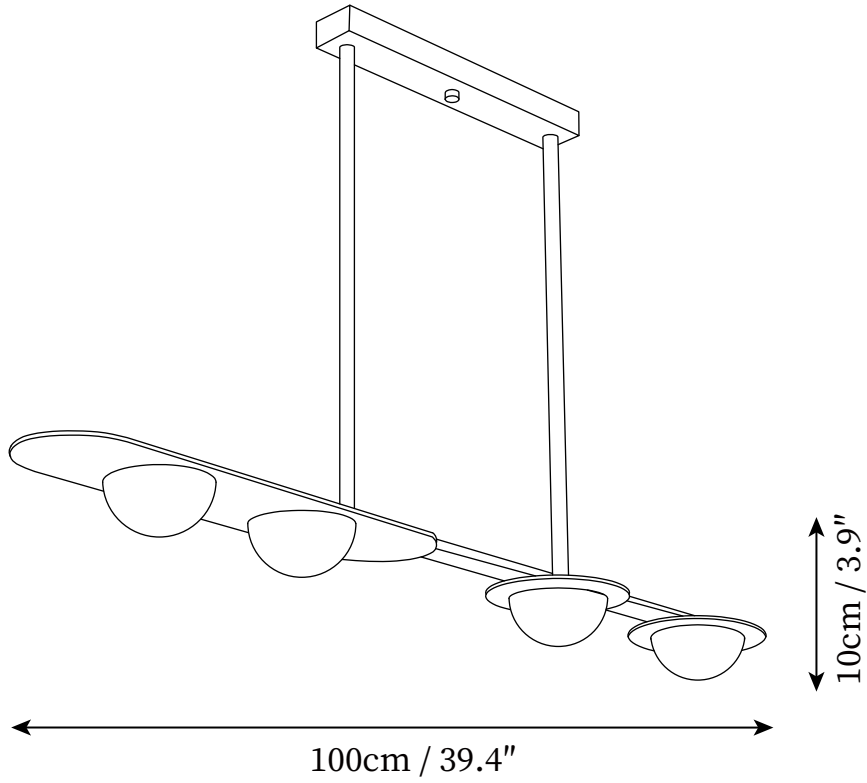

SPECIFICATION SHEET

SPECIFICATION DETAILS

*For custom options, consult factory for details

Fixture Dimensions	L 39.4" x W 5.9" x H 3.9" (4 Heads)
Light source	Integrated LED
Wattage	~ 5W
Voltage	AC 110-240V
Dimming	Not supported
CRI(Ra)	90+ CRI
Mounting	Hardwired.
LED Rated Life	30000 hours
Color Temperature	Warm Light (3000K), Neutral Light (4000K), Cool Light (6000K)
Control method	Compatible with common wall switches(not included)
Finishes	Brass, Black.
Shadow Details	Clear.
Material	Brass, Glass.
Rod Length	Suspension rod is 11.8", and can be spliced as needed.

SPECIFICATION SHEET

SPECIFICATION DETAILS

*For custom options, consult factory for details

Fixture Dimensions	L 54.3" x W 5.9" x H 3.9" (5 Heads)
Light source	Integrated LED
Wattage	~ 5W
Voltage	AC 110-240V
Dimming	Not supported
CRI(Ra)	90+ CRI
Mounting	Hardwired.
LED Rated Life	30000 hours
Color Temperature	Warm Light (3000K), Neutral Light (4000K), Cool Light (6000K)
Control method	Compatible with common wall switches (not included)
Finishes	Brass, Black.
Shadow Details	Clear.
Material	Brass, Glass.
Rod Length	Suspension rod is 11.8", and can be spliced as needed.

SPECIFICATION SHEET

SPECIFICATION DETAILS

*For custom options, consult factory for details

Fixture Dimensions	L 63" x W 5.9" x H 3.9" (6 Heads)
Light source	Integrated LED
Wattage	~ 5W
Voltage	AC 110-240V
Dimming	Not supported
CRI(Ra)	90+ CRI
Mounting	Hardwired.
LED Rated Life	30000 hours
Color Temperature	Warm Light (3000K), Neutral Light (4000K), Cool Light (6000K)
Control method	Compatible with common wall switches (not included)
Finishes	Brass, Black.
Shadow Details	Clear.
Material	Brass, Glass.
Rod Length	Suspension rod is 11.8", and can be spliced as needed.