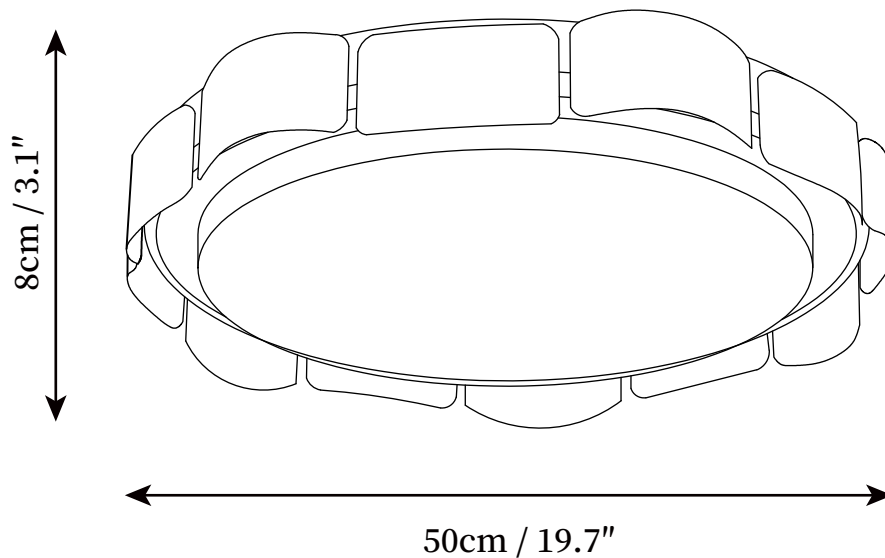

SPECIFICATION SHEET

SPECIFICATION DETAILS

*For custom options, consult factory for details

Fixture Dimensions	D 19.7" x H 4.7"
Light source	Integrated LED
Wattage	~5W
Voltage	AC 110-240V
Dimming	Not supported
CRI(Ra)	90+CRI
Mounting	Hardwired.
LED Rated Life	30000 hours
Color Temperature	Warm Light (3000K), Neutral Light (4000K), Cool Light (6000K)
Control method	Compatible with common wall switches(
Finishes	Walnut wood, Nature wood.
Shade Details	White.
Material	Metal, Acrylic.

SPECIFICATION SHEET

SPECIFICATION DETAILS

*For custom options, consult factory for details

Fixture Dimensions	D 19.7" x H 3.1"
Light source	Integrated LED
Wattage	~5W
Voltage	AC 110-240V
Dimming	Not supported
CRI(Ra)	90+CRI
Mounting	Hardwired.
LED Rated Life	30000 hours
Color Temperature	Warm Light (3000K), Neutral Light (4000K), Cool Light (6000K)
Control method	Compatible with common wall switches (
Finishes	Walnut wood, Nature wood.
Shade Details	White.
Material	Metal, Acrylic.