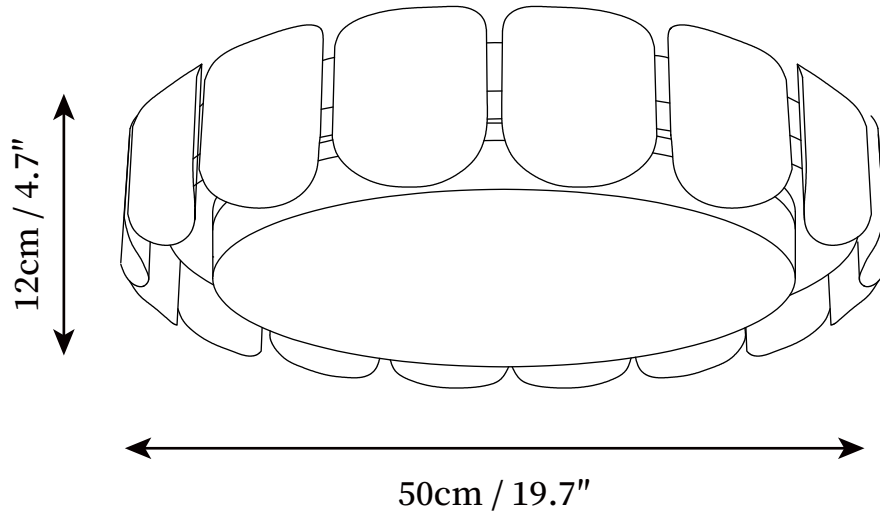

SPECIFICATION SHEET

SPECIFICATION DETAILS

*For custom options, consult factory for details

Fixture Dimensions	D 19.7" x H 4.7"
Light source	Integrated LED
Wattage	~5W
Voltage	AC 110-240V
Dimming	Not supported
CRI(Ra)	90+CRI
Mounting	Hardwired.
LED Rated Life	30000 hours
Color Temperature	Warm Light (3000K), Neutral Light (4000K), Cool Light (6000K)
Control method	Compatible with common wall switches(
Finishes	Walnut wood, Nature wood.
Shade Details	White.
Material	Metal, Acrylic.

SPECIFICATION SHEET

SPECIFICATION DETAILS

*For custom options, consult factory for details

Fixture Dimensions	D 19.7" x H 3.1"
Light source	Integrated LED
Wattage	~5W
Voltage	AC 110-240V
Dimming	Not supported
CRI(Ra)	90+CRI
Mounting	Hardwired.
LED Rated Life	30000 hours
Color Temperature	Warm Light (3000K), Neutral Light (4000K), Cool Light (6000K)
Control method	Compatible with common wall switches (
Finishes	Walnut wood, Nature wood.
Shade Details	White.
Material	Metal, Acrylic.