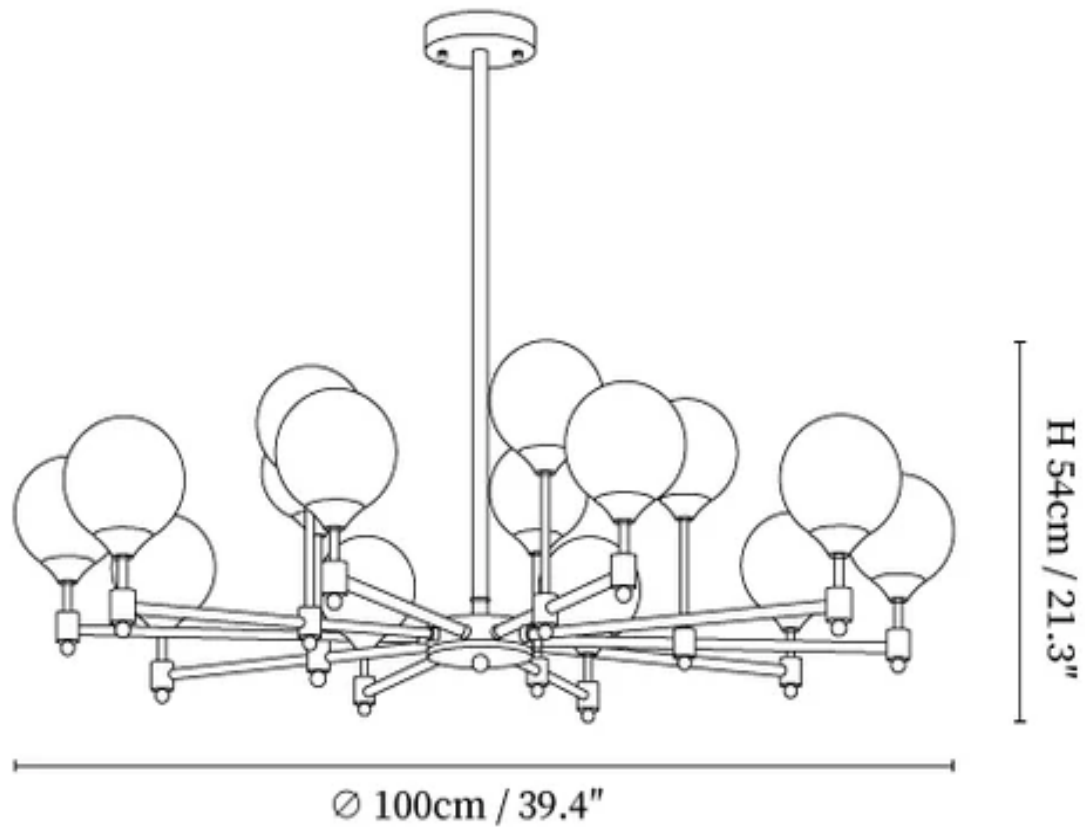

SPECIFICATION DETAILS

*For custom options, consult factory for details

Fixture Dimensions	Ø 31.5" x H 21.3" (8 heads)
Light source	G9
Wattage	Max 5W incandescent bulb or LED equivalent.
Voltage	AC 110-240V
Mounting	Hardwired.
Dimming	Compatible with dimmable bulbs (bulb not included)
Control method	Compatible with common wall switches (not included)
Finishes	Brass.
Shade Details	White, Amber.
Material	Brass, Glass.
Rod Length	Suspension rod length 30-cm/11.8", and can be spliced as needed.

SPECIFICATION SHEET

SPECIFICATION DETAILS

*For custom options, consult factory for details

Fixture Dimensions	Ø 35.4" x H 21.3" (12 heads)
Light source	G9
Wattage	Max 40W incandescent bulb or LED equivalent.
Voltage	AC 110-240V
Mounting	Hardwired.
Dimming	Compatible with dimmable bulbs (bulb not included)
Control method	Compatible with common wall switches (not included)
Finishes	Brass.
Shade Details	White, Amber.
Material	Brass, Glass.
Rod Length	Suspension rod length 30cm/11.8", and can be spliced as needed.

SPECIFICATION SHEET

SPECIFICATION DETAILS

*For custom options, consult factory for details

Fixture Dimensions	Ø 39.4" x H 21.3" (15 heads)
Light source	G9
Wattage	Max 5W incandescent bulb or LED equivalent.
Voltage	AC 110-240V
Mounting	Hardwired.
Dimming	Compatible with dimmable bulbs (bulb not included)
Control method	Compatible with common wall switches (not included)
Finishes	Brass.
Shade Details	White, Amber.
Material	Brass, Glass.
Rod Length	Suspension rod length 30cm/11.8", and can be spliced as needed.