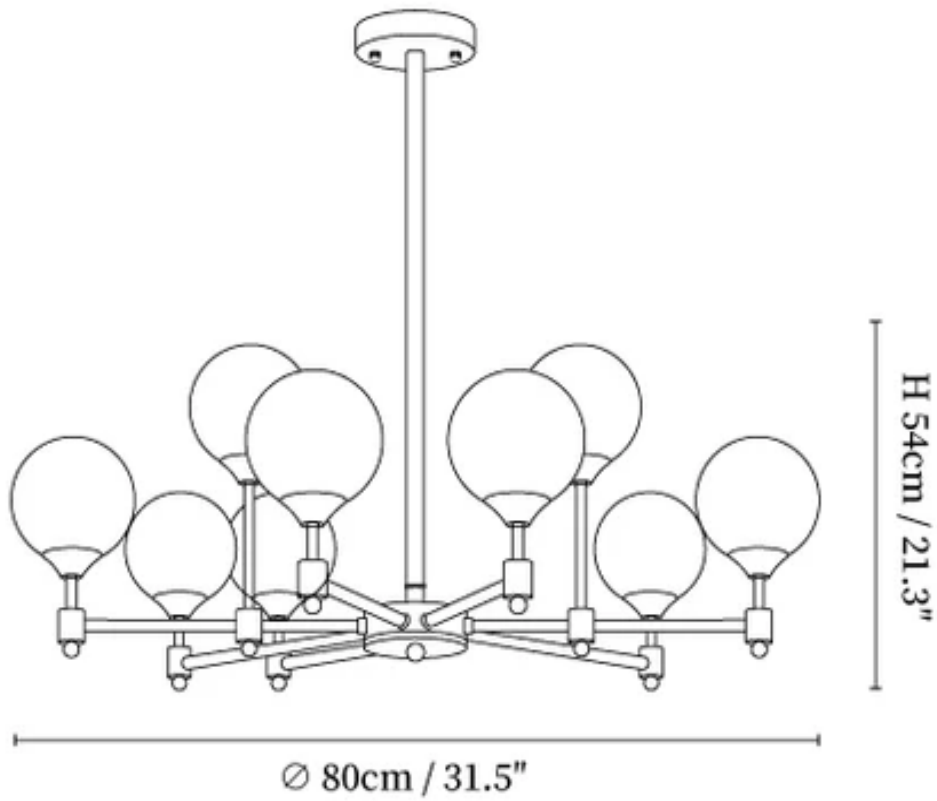

SPECIFICATION DETAILS

*For custom options, consult factory for details

Fixture Dimensions	Ø 31.5" x H 21.3" (8 heads)
Light source	G9
Wattage	Max 5W incandescent bulb or LED equivalent.
Voltage	AC 110-240V
Mounting	Hardwired.
Dimming	Compatible with dimmable bulbs (bulb not included)
Control method	Compatible with common wall switches (not included)
Finishes	Brass.
Shade Details	White, Amber.
Material	Brass, Glass.
Rod Length	Suspension rod length 30-cm/11.8", and can be spliced as needed.

SPECIFICATION SHEET

SPECIFICATION DETAILS

*For custom options, consult factory for details

Fixture Dimensions	\varnothing 31.5" x H 21.3" (9 heads)
Light source	G9
Wattage	Max 5W incandescent bulb or LED equivalent.
Voltage	AC 110-240V
Mounting	Hardwired.
Dimming	Compatible with dimmable bulbs (bulb not included)
Control method	Compatible with common wall switches (
Finishes	Brass.
Shade Details	White, Amber.
Material	Brass, Glass.
Rod Length	Suspension rod length 30cm/11.8", and can be spliced as needed.

SPECIFICATION SHEET

SPECIFICATION DETAILS

*For custom options, consult factory for details

Fixture Dimensions	Ø 35.4" x H 21.3" (12 heads)
Light source	G9
Wattage	Max 40W incandescent bulb or LED equivalent.
Voltage	AC 110-240V
Mounting	Hardwired.
Dimming	Compatible with dimmable bulbs (bulb not included)
Control method	Compatible with common wall switches (not included)
Finishes	Brass.
Shade Details	White, Amber.
Material	Brass, Glass.
Rod Length	Suspension rod length 30cm/11.8", and can be spliced as needed.