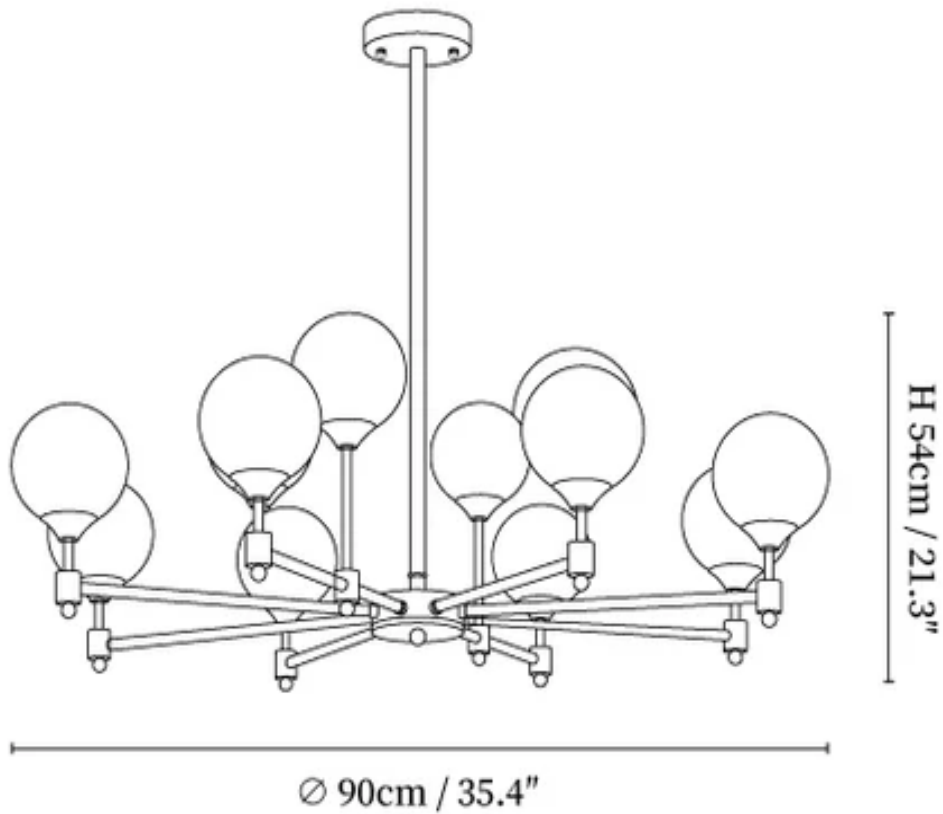

SPECIFICATION DETAILS

*For custom options, consult factory for details

Fixture Dimensions	Ø 31.5" x H 21.3" (8 heads)
Light source	G9
Wattage	Max 5W incandescent bulb or LED equivalent.
Voltage	AC 110-240V
Mounting	Hardwired.
Dimming	Compatible with dimmable bulbs (bulb not included)
Control method	Compatible with common wall switches (not included)
Finishes	Brass.
Shade Details	White, Amber.
Material	Brass, Glass.
Rod Length	Suspension rod length 30-cm/11.8", and can be spliced as needed.

SPECIFICATION SHEET

SPECIFICATION DETAILS

*For custom options, consult factory for details

Fixture Dimensions	\varnothing 31.5" x H 21.3" (9 heads)
Light source	G9
Wattage	Max 5W incandescent bulb or LED equivalent.
Voltage	AC 110-240V
Mounting	Hardwired.
Dimming	Compatible with dimmable bulbs (bulb not included)
Control method	Compatible with common wall switches (
Finishes	Brass.
Shade Details	White, Amber.
Material	Brass, Glass.
Rod Length	Suspension rod length 30cm/11.8", and can be spliced as needed.

SPECIFICATION SHEET

SPECIFICATION DETAILS

*For custom options, consult factory for details

Fixture Dimensions	Ø 35.4" x H 21.3" (12 heads)
Light source	G9
Wattage	Max 40W incandescent bulb or LED equivalent.
Voltage	AC 110-240V
Mounting	Hardwired.
Dimming	Compatible with dimmable bulbs (bulb not included)
Control method	Compatible with common wall switches (not included)
Finishes	Brass.
Shade Details	White, Amber.
Material	Brass, Glass.
Rod Length	Suspension rod length 30cm/11.8", and can be spliced as needed.