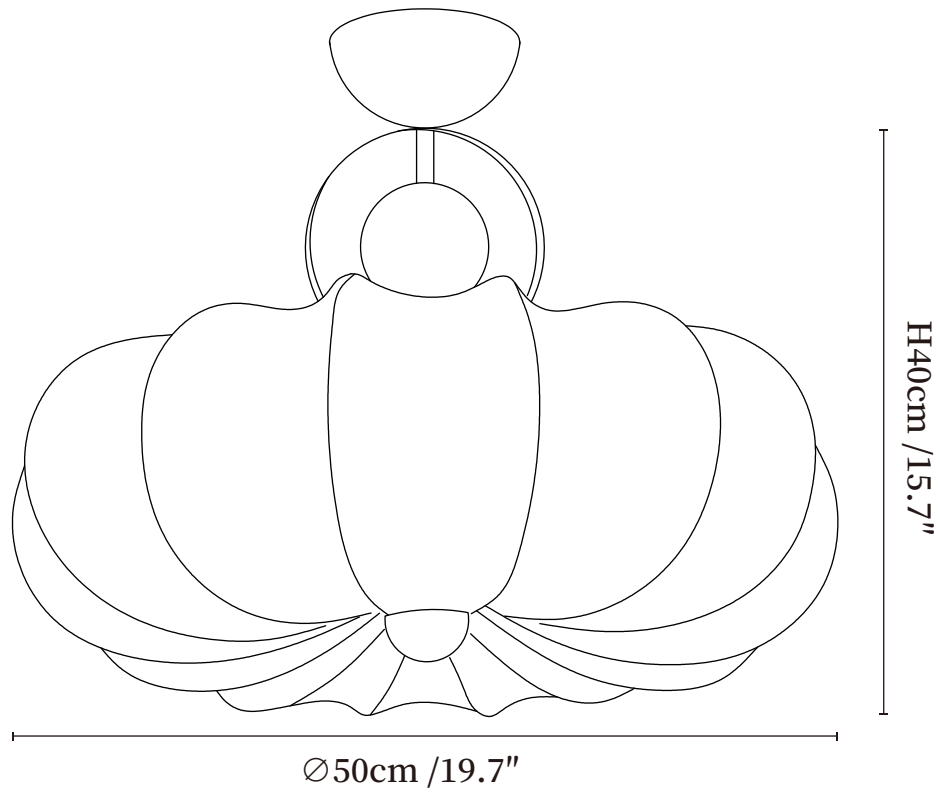

SPECIFICATION SHEET

SPECIFICATION DETAILS

*For custom options, consult factory for details

Fixture Dimensions	Ø 19.7" x H 15.7"
Light source	E26 or E27(bulb not included)
Wattage	MAX40W incandescent bulb or LED equivalent.
Voltage	AC 110-240V
Mounting	Hardwired.
Dimming	Please purchase dimmable light bulbs separately.
Control method	Compatible with common wall switches(not included)
Finishes	Bronze.
Shade Details	White.
Material	Iron, Silk.